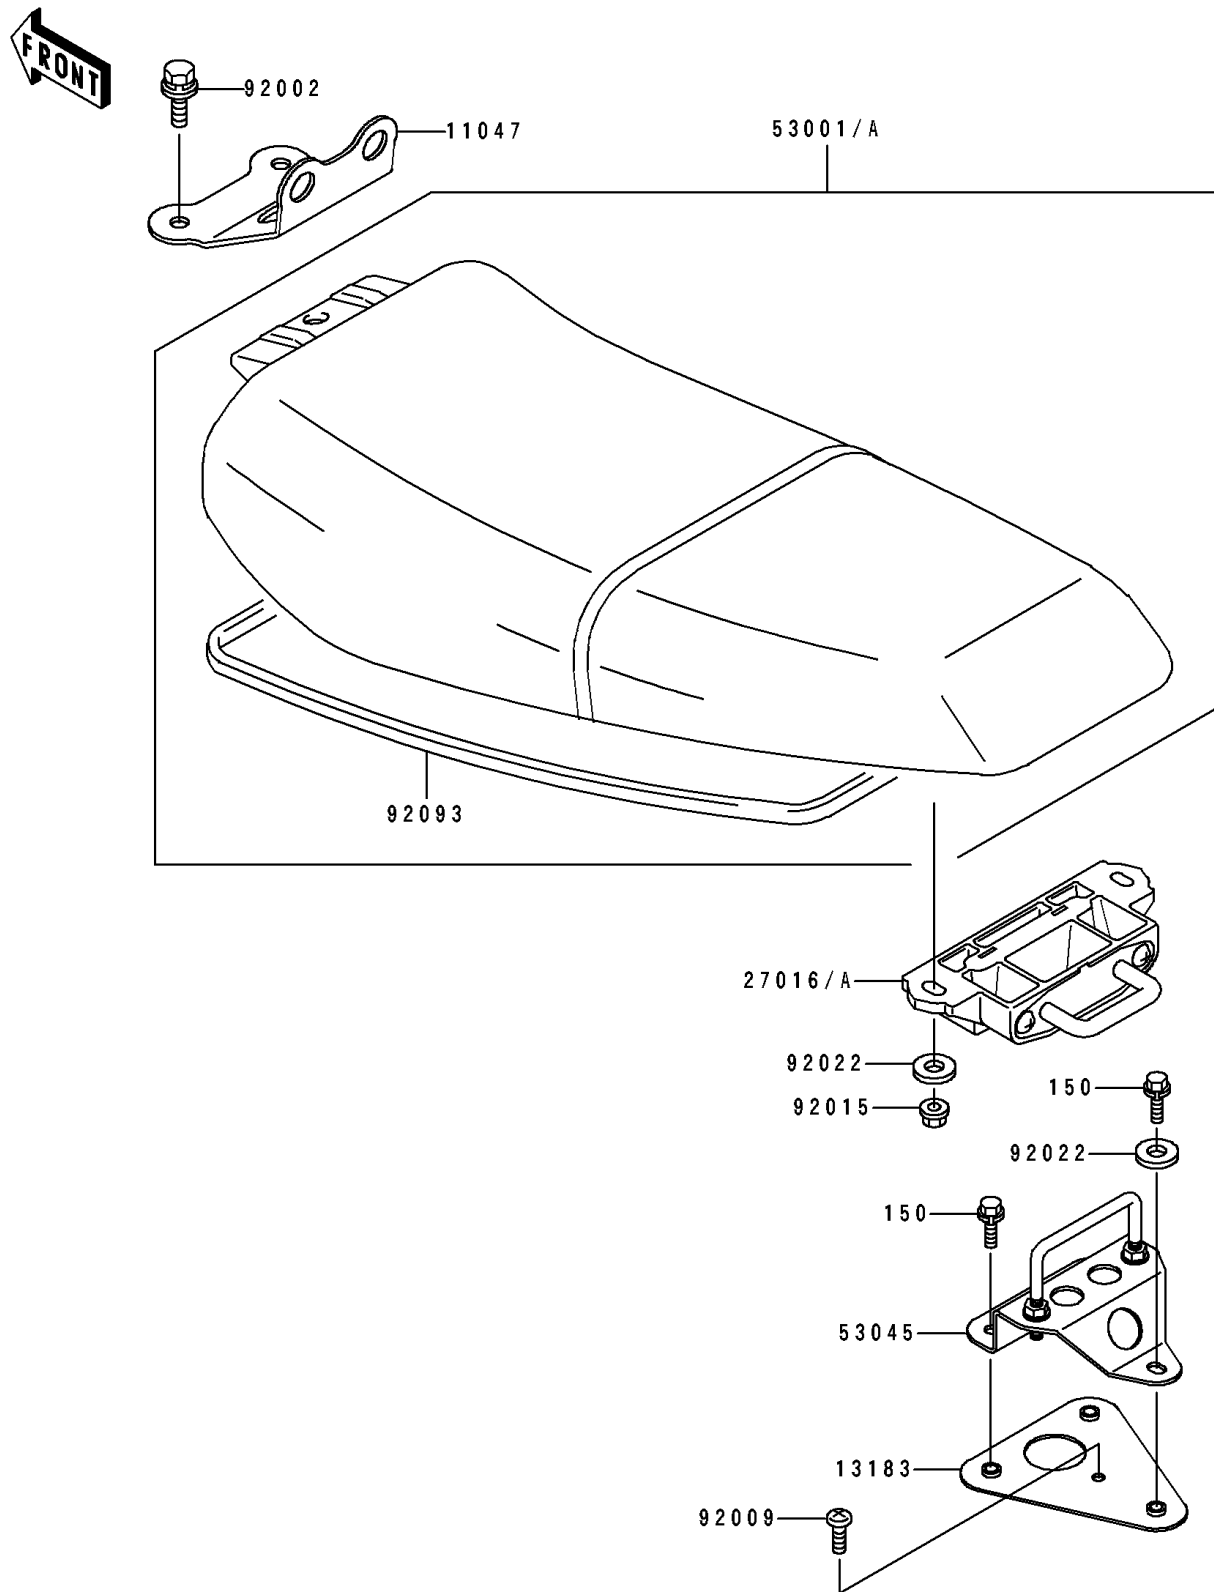

1992 750 SS PARTS DIAGRAM

Seat(KAW22251 94)

F 31 46

1992 750 SS PARTS LIST

Seat(KAW22251 94)

ITEM NAME	PART NUMBER	QUANTITY
BRACKET,SEAT,FR (Ref # 11047)	11047-3766	1
PLATE,SEAT LOCK HOOK (Ref # 13183)	13183-3820	1
LOCK-ASSY,SEAT (Ref # 27016)	27016-3722	1
LOCK-ASSY,SEAT (Ref # 27016A)	27016-3731	1
SEAT-ASSY,BLUE 41 (Ref # 53001)	53001-3714-LM	1
HOOK-ASSY,SEAT LOCK (Ref # 53045)	53045-3704	1
BOLT,8X25 (Ref # 92002)	92002-3774	1
SCREW,5X16 (Ref # 92009)	92009-3789	1
NUT,6MM (Ref # 92015)	92015-3767	1
WASHER,6.5X20X1.5 (Ref # 92022)	92022-3710	1
SEAL,SEAT (Ref # 92093)	92093-3735	1
BOLT-WS,6X16 (Ref # 150)	150R0616	1