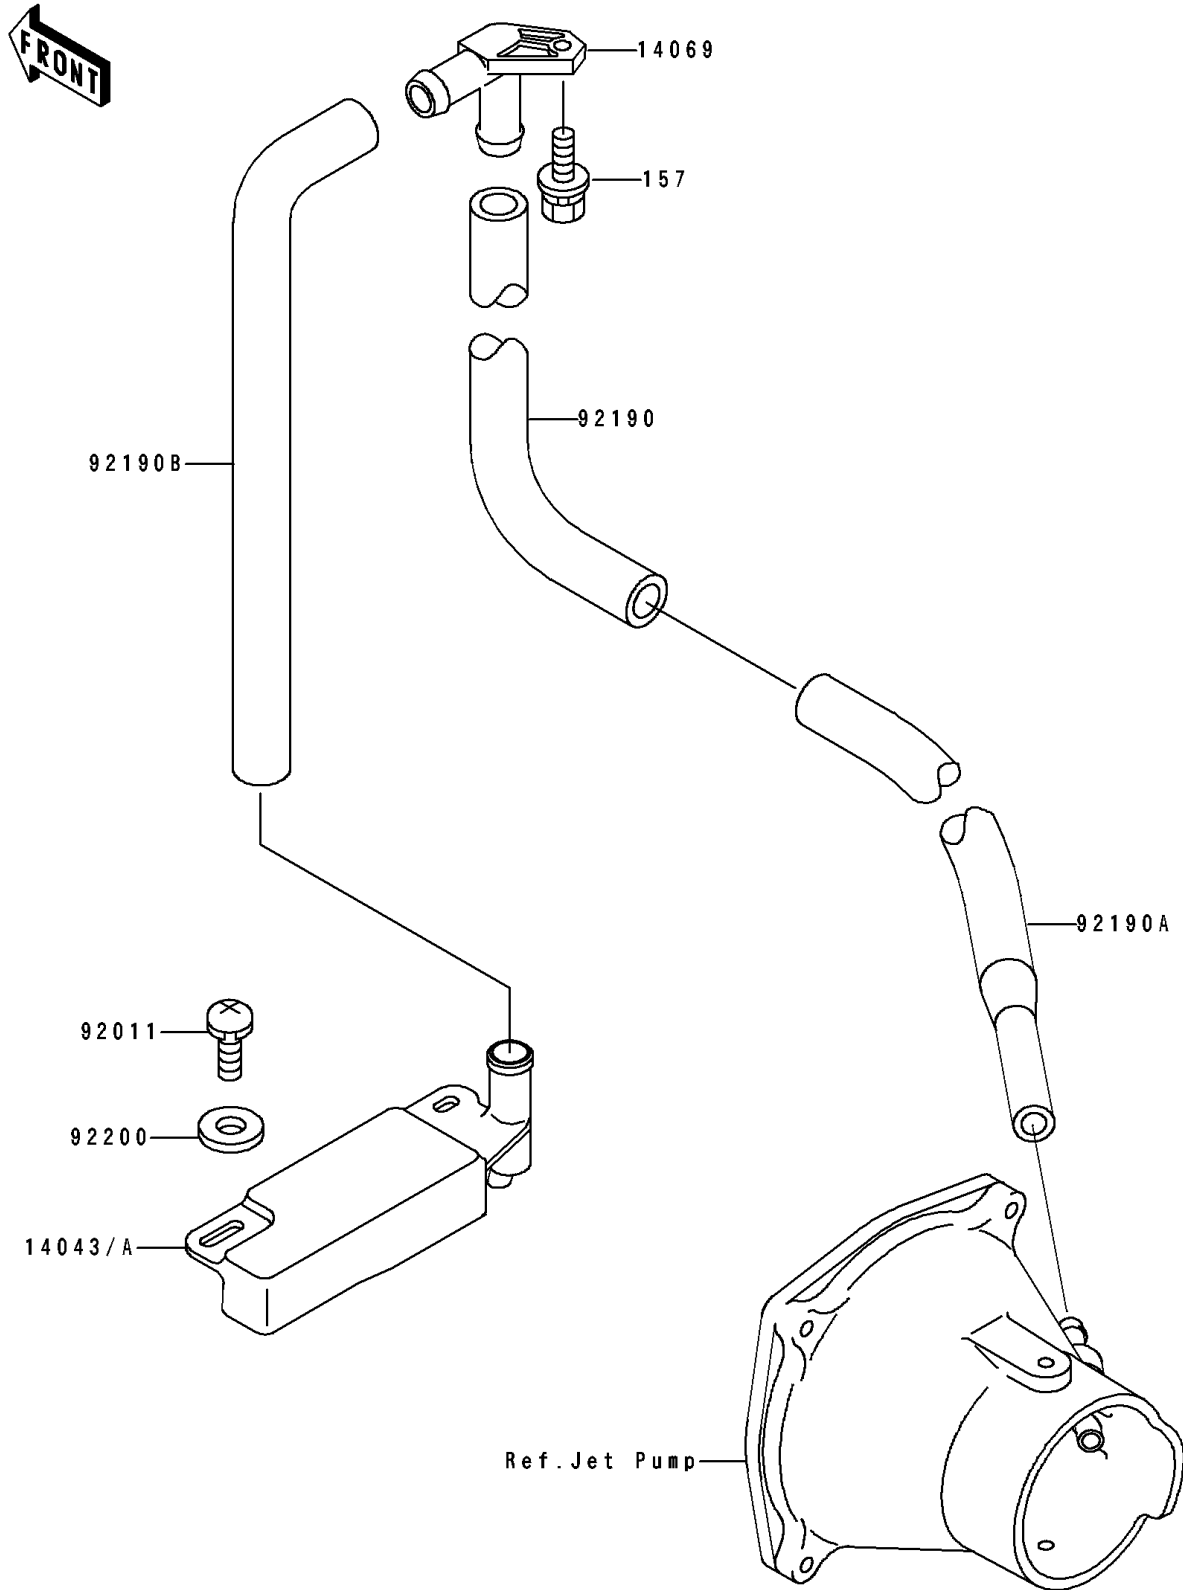

1995 750 SS PARTS DIAGRAM

Bilge System

F 3145

1995 750 SS PARTS LIST

Bilge System

ITEM NAME	PART NUMBER	QUANTITY
FILTER (Ref # 14043A)	14043-3708	1
BREATHER (Ref # 14069)	14069-3708	1
SCREW,TAPPING (Ref # 92011)	92011-561	2
TUBE,BREATHER-BULKHEAD (Ref # 92190)	92190-3772	1
TUBE,L=190 (Ref # 92190A)	92190-3821	1
TUBE,FILTER-BREATHER (Ref # 92190B)	92190-3848	1
WASHER,5.9X16X1.5 (Ref # 92200)	92200-3714	2
BOLT-WSP,6X18 (Ref # 157)	157R0618	1