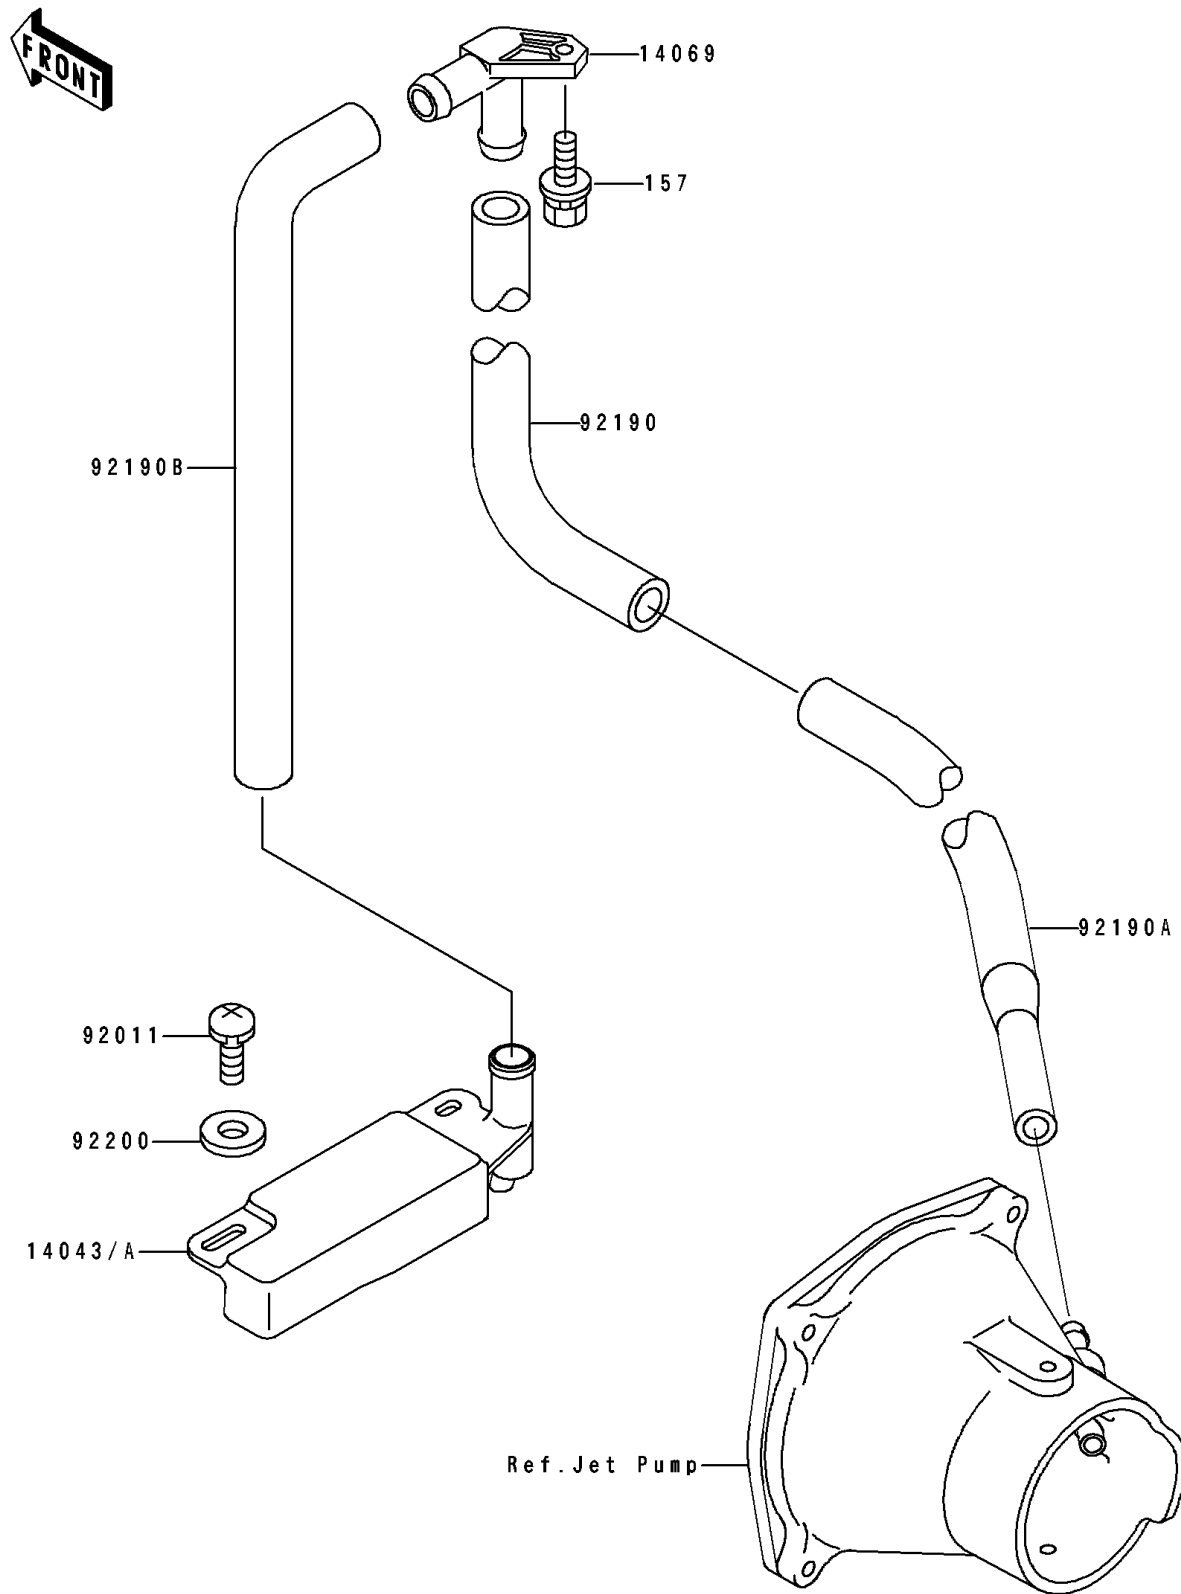

1992 750 SS PARTS DIAGRAM

Bilge System

F 3 1 4 5

1992 750 SS PARTS LIST

Bilge System

ITEM NAME	PART NUMBER	QUANTITY
FILTER (Ref # 14043)	14043-3707	1
BREATHER (Ref # 14069)	14069-3708	1
SCREW,TAPPING (Ref # 92011)	92011-561	1
TUBE,BREATHER-BULKHEAD (Ref # 92190)	92190-3772	1
TUBE,L=190 (Ref # 92190A)	92190-3821	1
TUBE,FILTER-BREATHER (Ref # 92190B)	92190-3848	1
WASHER,5.9X16X1.5 (Ref # 92200)	92200-3714	1
BOLT-WSP,6X18 (Ref # 157)	157R0618	1