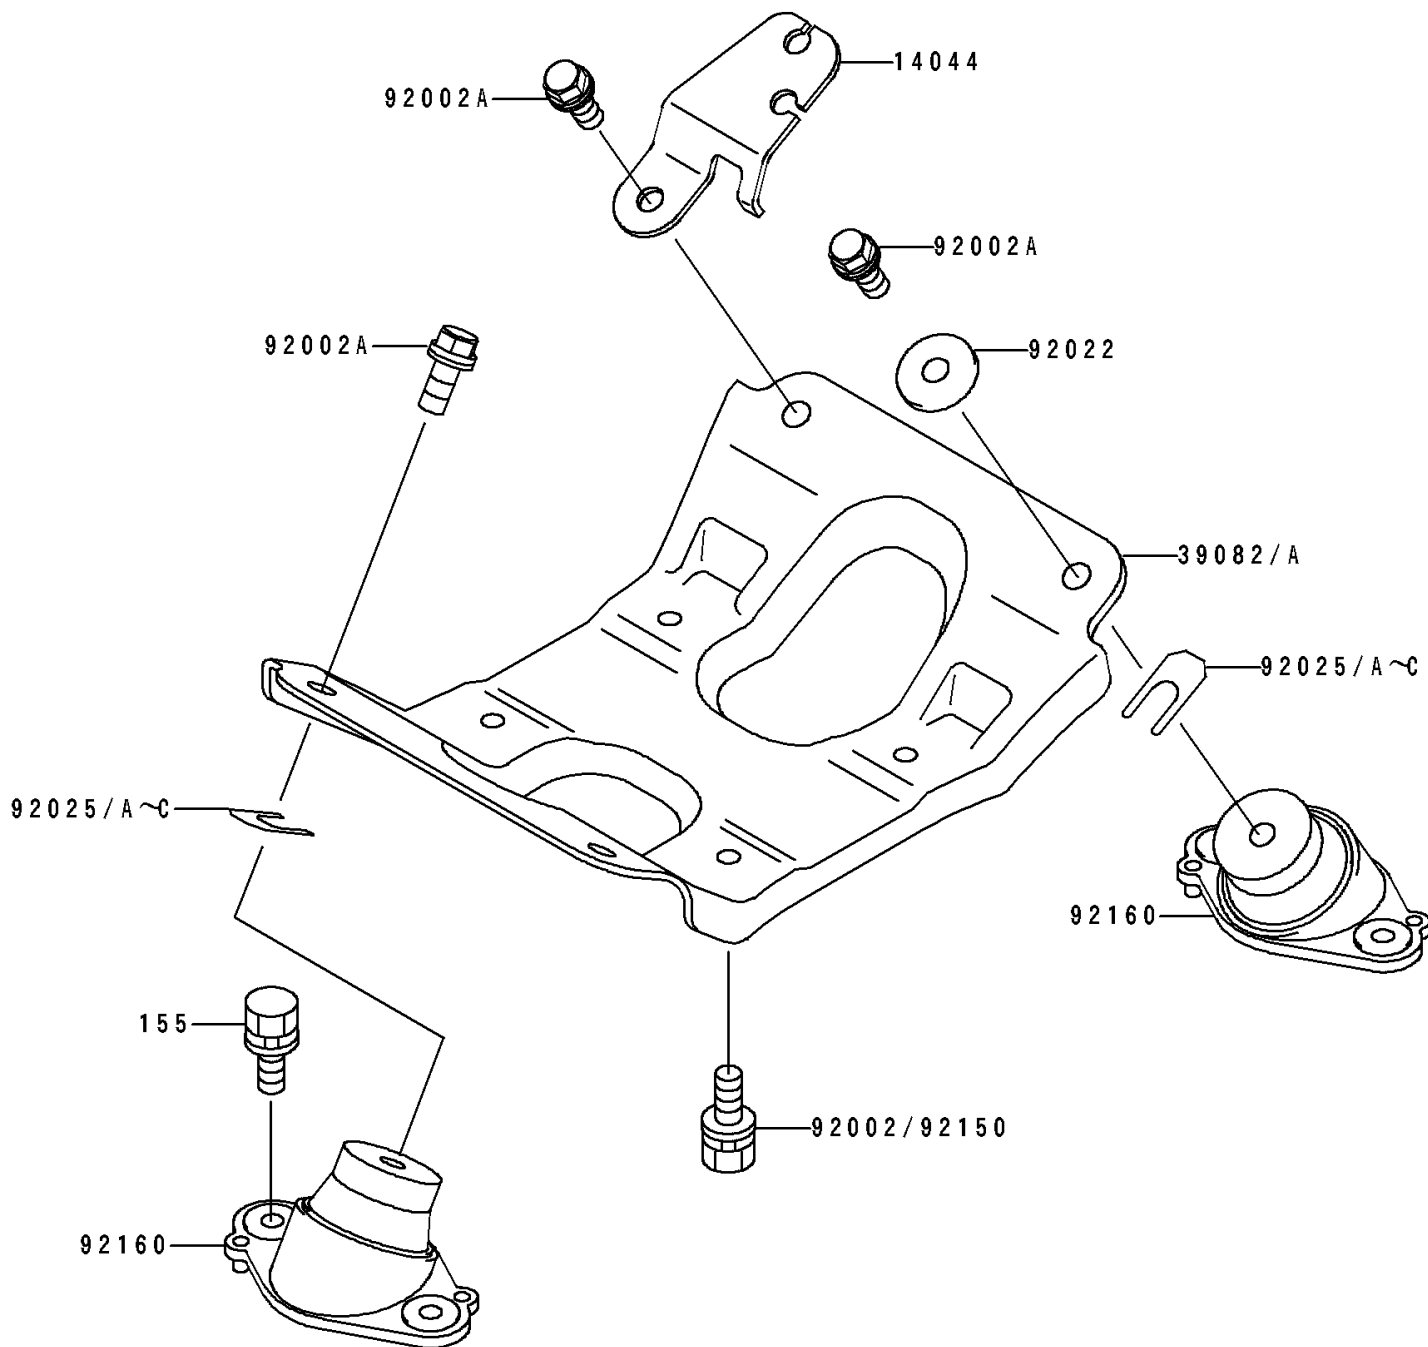

## 1992 750 SS PARTS DIAGRAM

Engine Mount

F3144

## 1992 750 SS PARTS LIST

Engine Mount

ITEM NAME	PART NUMBER	QUANTITY
HOLDER-CABLE (Ref # 14044)	14044-3712	1
MOUNT-ENGINE (Ref # 39082A)	39082-3709	1
BOLT,10X25 (Ref # 92002)	92002-3765	1
BOLT,10X25 (Ref # 92002A)	92002-3770	1
WASHER,32X10.5X4 (Ref # 92022)	92022-3023	1
SHIM,T=0.3MM (Ref # 92025)	92025-3705	1
SHIM,T=0.5MM (Ref # 92025A)	92025-3706	1
SHIM,T=1.0MM (Ref # 92025B)	92025-3707	1
SHIM,T=1.5MM (Ref # 92025C)	92025-3708	1
DAMPER,ENGINE MOUNT (Ref # 92160)	92160-3757	1
BOLT-WSP-SMALL,8X20 (Ref # 155)	155R0820	1