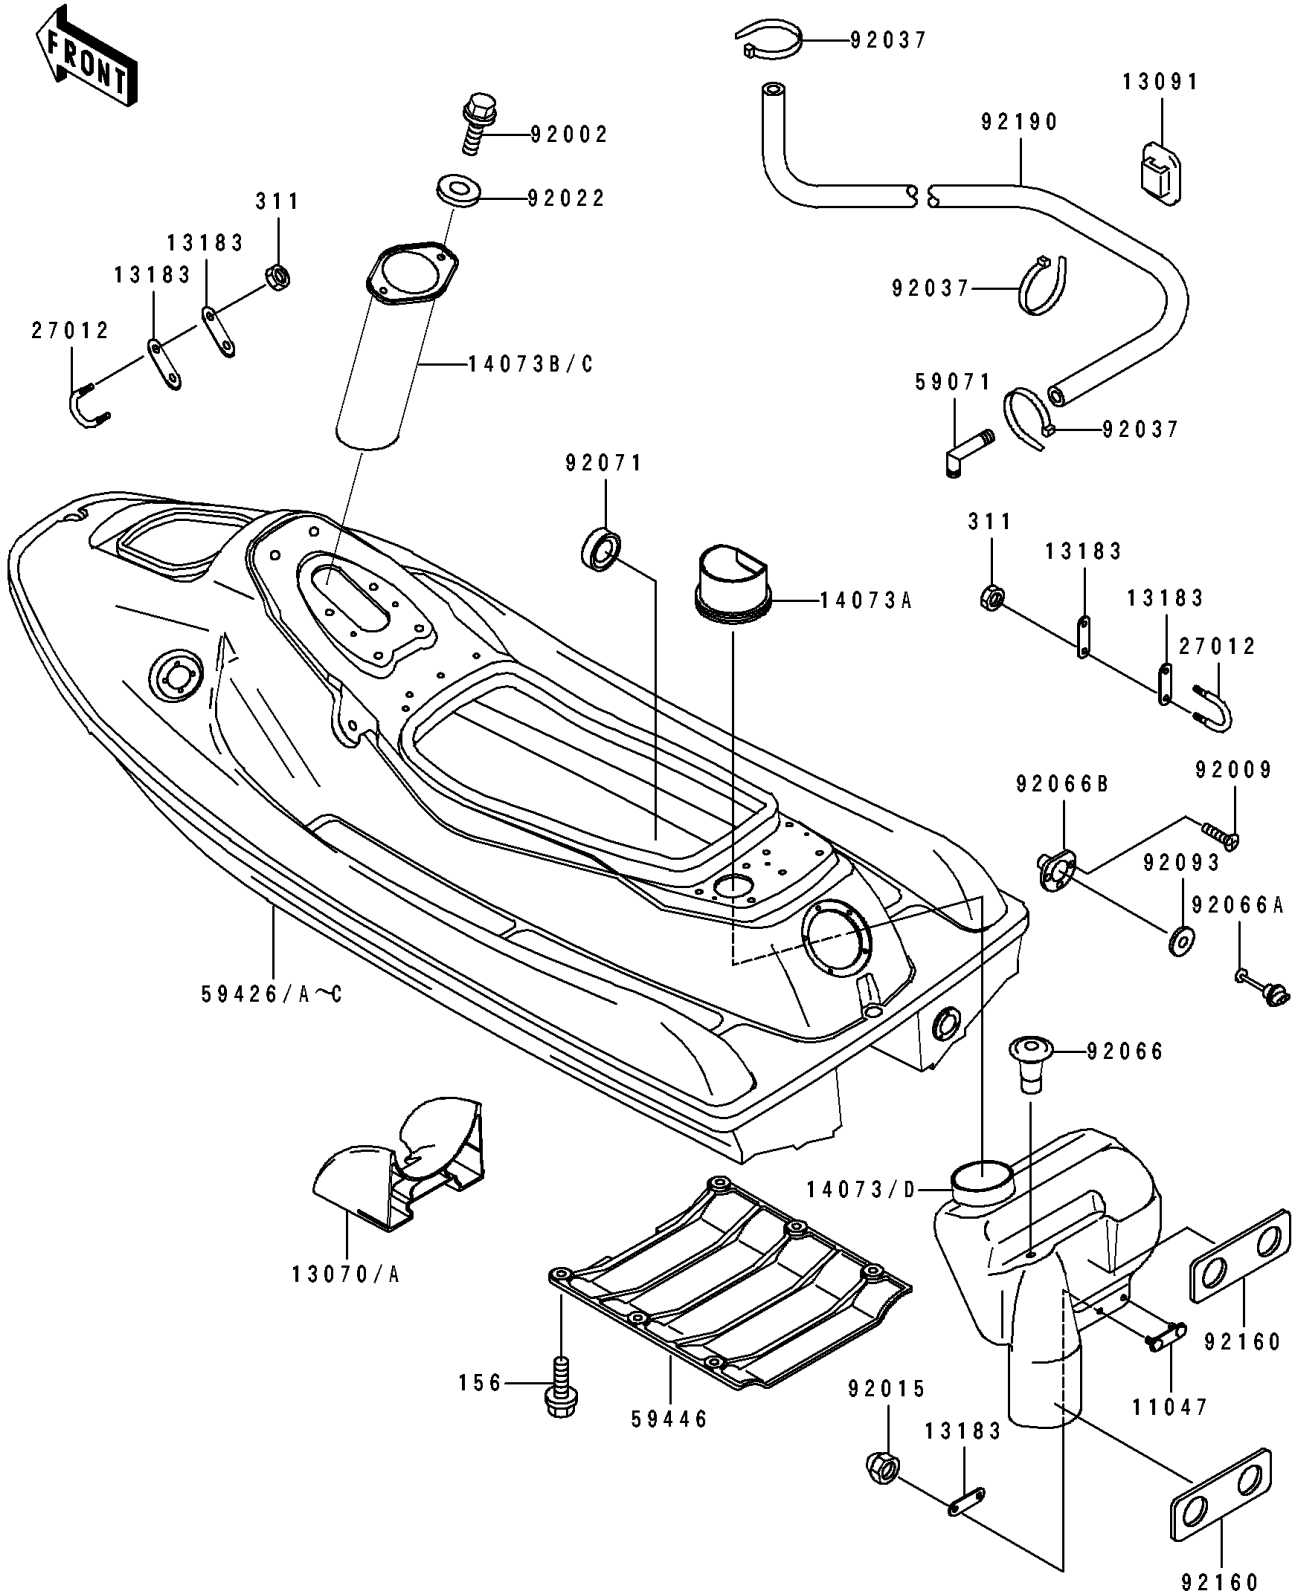

1995 750 SS PARTS DIAGRAM

Hull

F3141

1995 750 SS PARTS LIST

Hull

ITEM NAME	PART NUMBER	QUANTITY
BRACKET,RR DUCT (Ref # 11047)	11047-3774	1
GUIDE,INTAKE (Ref # 13070A)	13070-3713	1
HOLDER,BAND (Ref # 13091)	13091-3764	1
PLATE (Ref # 13183)	13183-3809	5
DUCT,INTAKE (Ref # 14073A)	14073-3739	1
DUCT,FR (Ref # 14073C)	14073-3746	1
DUCT,RR,MAIN (Ref # 14073D)	14073-3747	1
HOOK (Ref # 27012)	27012-3761	2
JOINT (Ref # 59071)	59071-3733	1
HULL-COMP,J.WHITE (Ref # 59426C)	59426-3831-8C	1
COVER-JET PUMP (Ref # 59446)	59446-3720	1
BOLT,6X16 (Ref # 92002)	92002-3728	2
SCREW,TAPPING,4X14 (Ref # 92009)	92009-3755	3
NUT,CAP,6MM (Ref # 92015)	92015-3755	2
WASHER,6.5X20X1.5 (Ref # 92022)	92022-3710	2
CLAMP (Ref # 92037)	92037-1173	3
PLUG (Ref # 92066)	92066-3706	1
PLUG,RR,DRAIN (Ref # 92066A)	92066-3744	1
PLUG,RR,DRAIN (Ref # 92066B)	92066-3747	1
GROMMET (Ref # 92071)	92071-3783	1
SEAL (Ref # 92093)	92093-3720	1
DAMPER (Ref # 92160)	92160-3722	2
TUBE,5X10X1000 (Ref # 92190)	92190-3896	1
BOLT-WP,6X20 (Ref # 156)	156R0620	6
NUT-HEX,6MM (Ref # 311)	311R0600	4