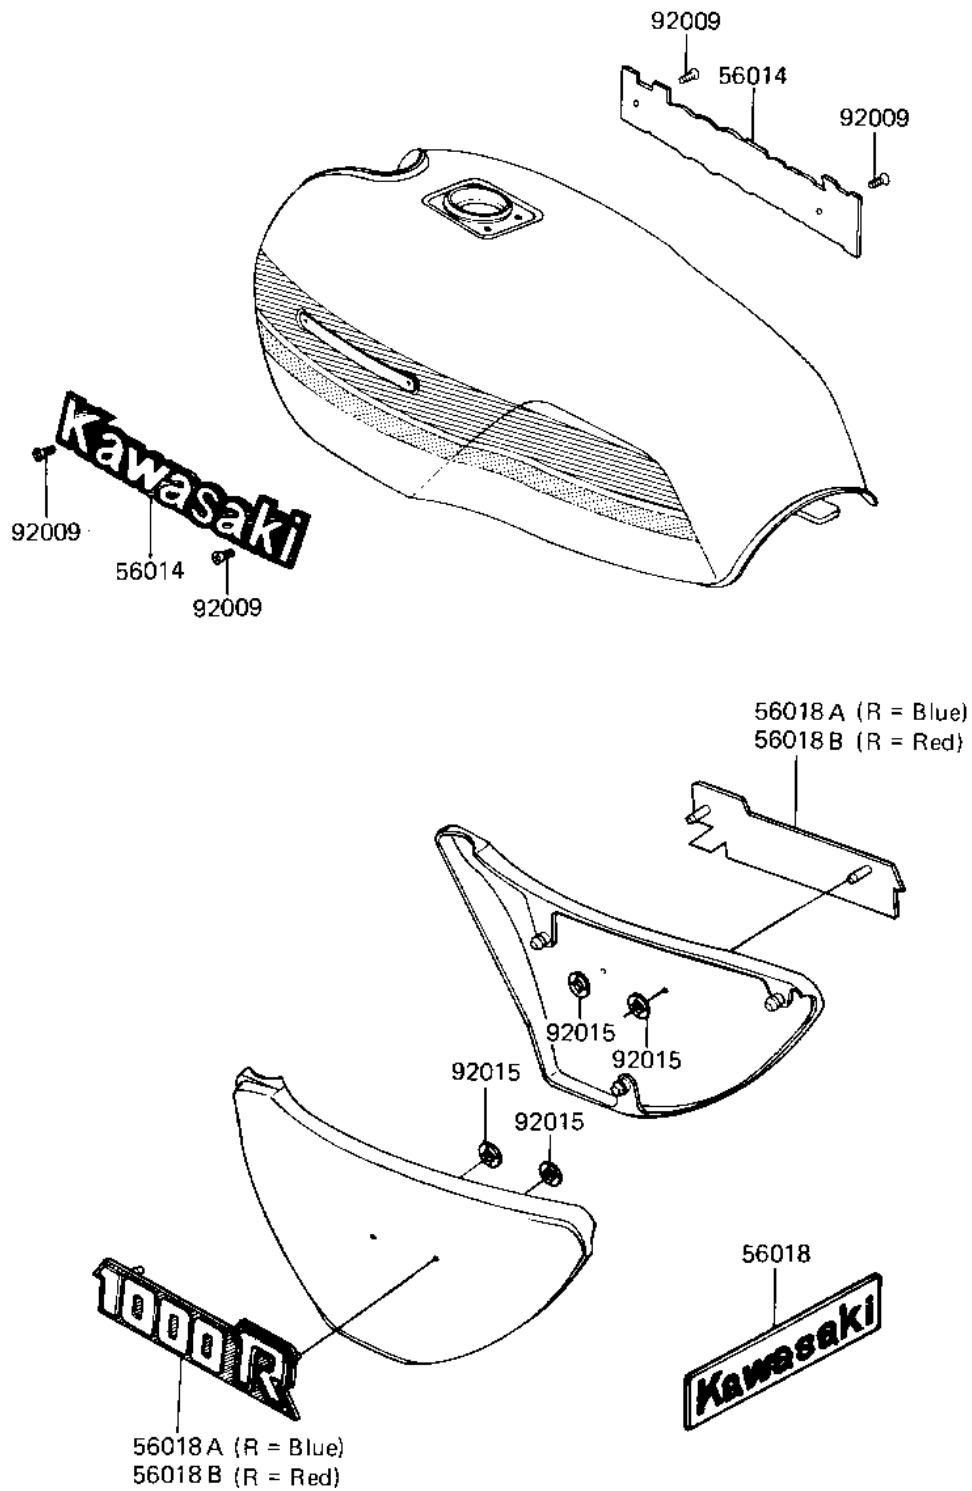

1983 Eddie Lawson Replica PARTS DIAGRAM

LABELS

F2860-0213

1983 Eddie Lawson Replica PARTS LIST

LABELS

ITEM NAME	PART NUMBER	QUANTITY
EMBLEM,FUEL TANK (Ref # 56014)	56014-1043	1
MARK,SEAT COVER (Ref # 56018)	56018-1208	1
MARK,SIDE COVER,1000R (Ref # 56018B)	56018-1383	1
SCREW-CSK-CROS (Ref # 92009)	221C0306	1
NUT,LOCK,3MM (Ref # 92015)	92018-005	1