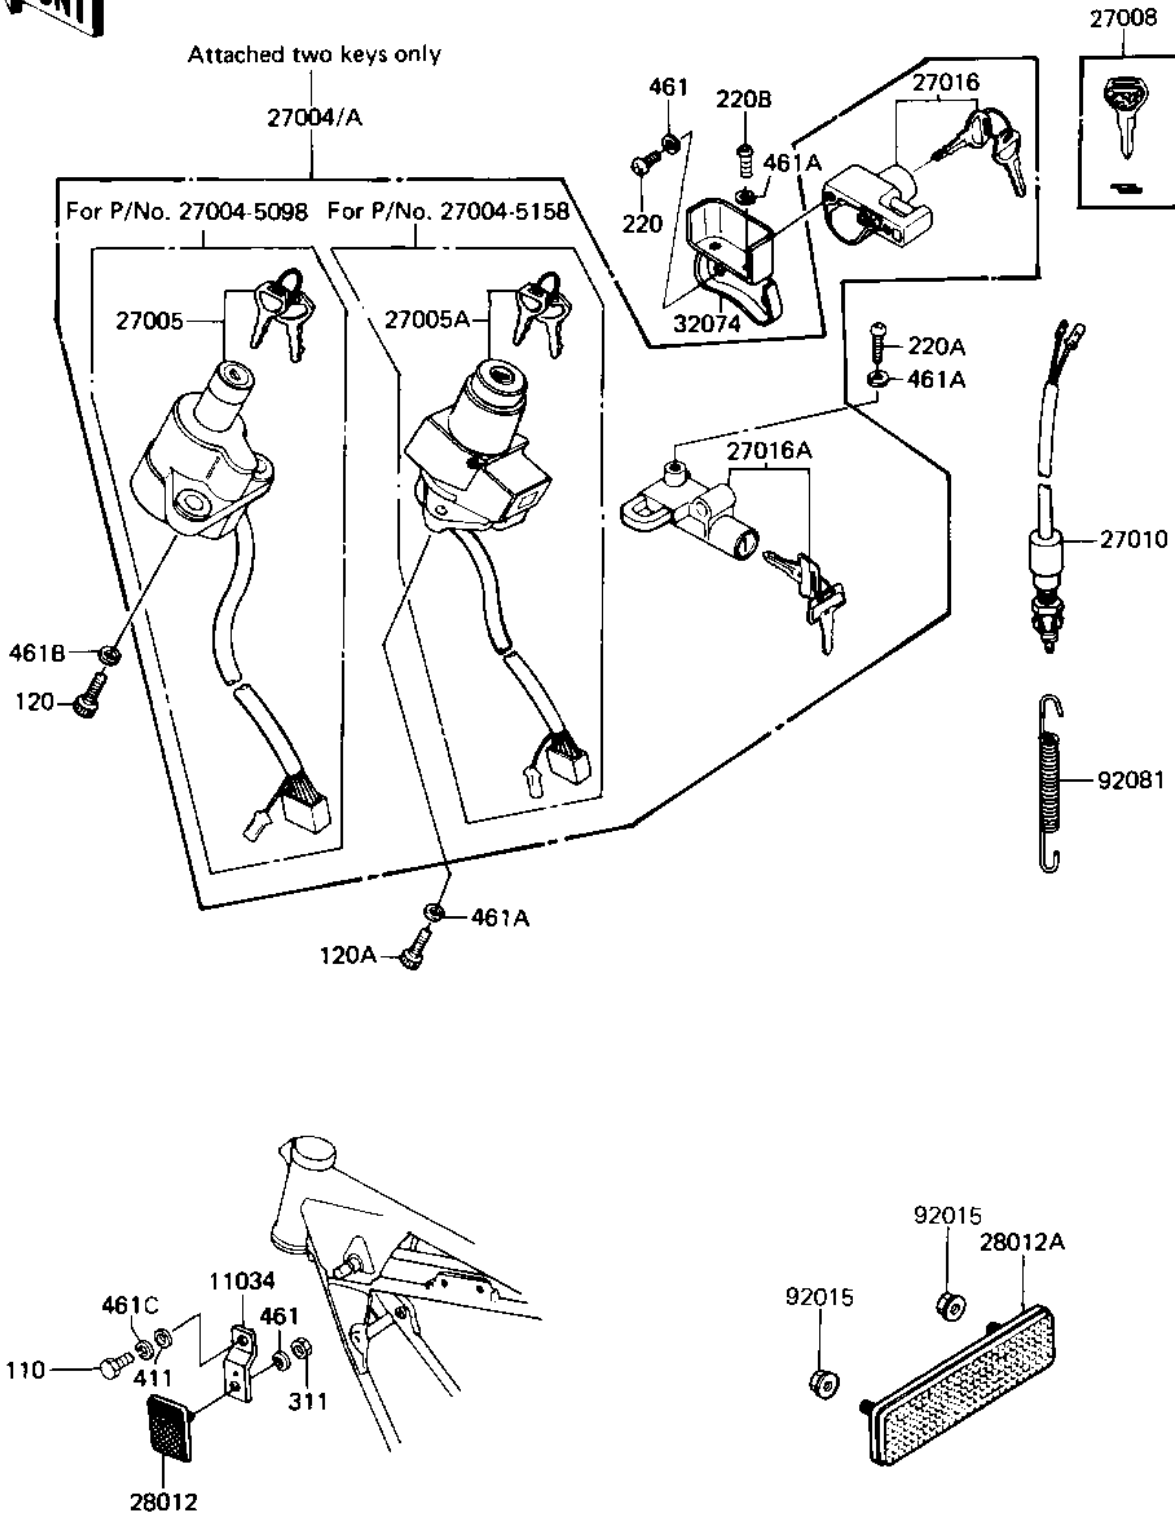

## 1983 Eddie Lawson Replica PARTS DIAGRAM

IGNITION SWITCH/LOCKS/REFLECTORS

F2770-0198

## 1983 Eddie Lawson Replica PARTS LIST

IGNITION SWITCH/LOCKS/REFLECTORS

ITEM NAME	PART NUMBER	QUANTITY
BRACKET (Ref # 11034)	11034-1929	1
SWITCH-ASSY,ALL (Ref # 27004A)	27004-5205	1
SWITCH-ASSY-IGNITION (Ref # 27005A)	27005-5035	1
KEY-LOCK,BLANK (Ref # 27008)	27008-1103	1
SWITCH,BRAKE LAMP (Ref # 27010)	27010-1019	1
LOCK-ASSY,HELMET (Ref # 27016)	27016-5070	1
LOCK-ASSY,SEAT (Ref # 27016A)	27016-5069	1
REFLECTOR,REFLEX(FRON (Ref # 28012)	28012-1003	1
REFLECTOR,REAR REFLEX (Ref # 28012A)	28012-1005	1
BRACKET-LOCK,HELMET L (Ref # 32074)	32074-1024	1
NUT,FLANGED,5MM (Ref # 92015)	92015-1259	1
SPRING,BRAKE SWITCH (Ref # 92081)	92081-1366	1
BOLT, 6X14, BLACK (Ref # 110)	112C0614	1
BOLT-SOCKET,6X16,BLAC (Ref # 120A)	120S0616	1
SCREW PAN HEAD 5X8 (Ref # 220)	220B0508	1
SCREW PAN HEAD 6X10 (Ref # 220A)	220B0610	1
SCREW PAN HEAD 6X12 (Ref # 220B)	220B0612	1
NUT,5MM (Ref # 311)	311B0500	1
WASHER PLAIN (Ref # 411)	411F0600	1
WASHER SPRING 5MM (Ref # 461)	461F0500	1
WASHER SPRING 6MM (Ref # 461A)	461F0600	1
WASHER-SPRING,6MM,BLA (Ref # 461C)	461K0600	1