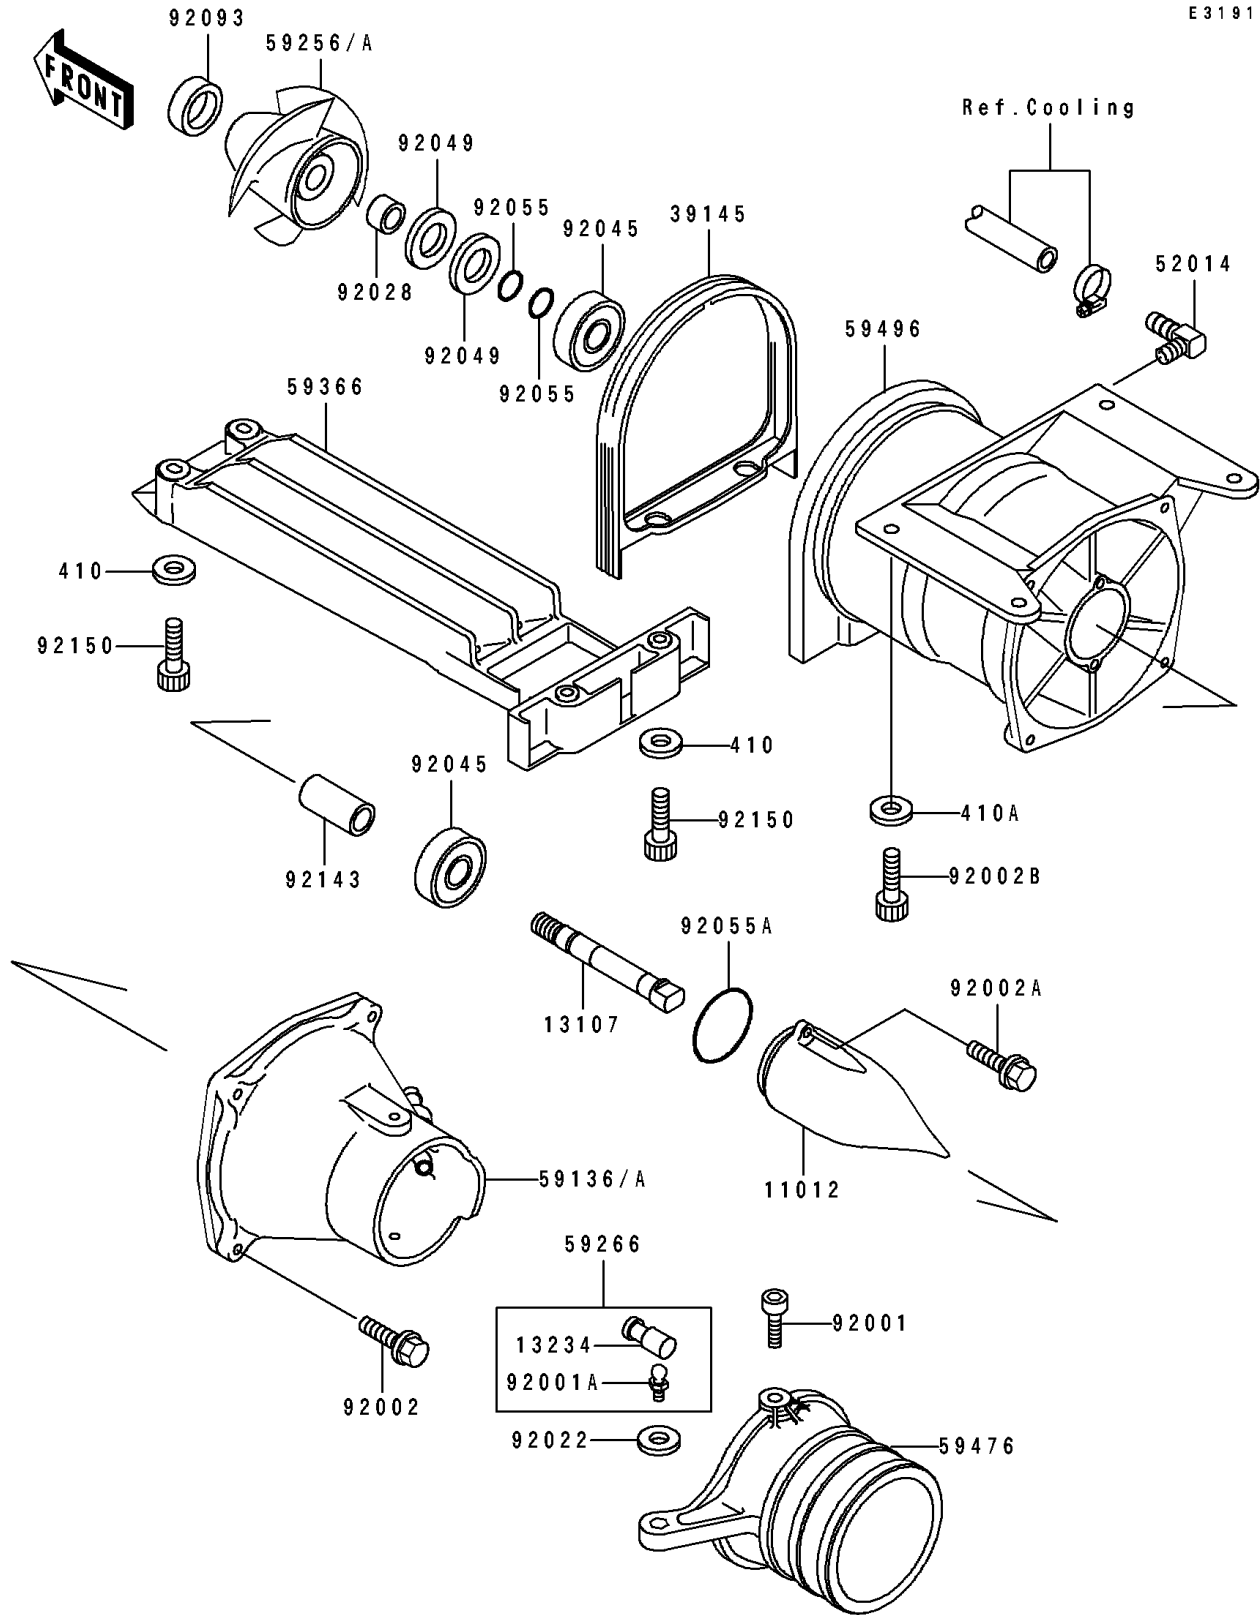

1992 750 SS PARTS DIAGRAM

Jet Pump

E3191

1992 750 SS PARTS LIST

Jet Pump

ITEM NAME	PART NUMBER	QUANTITY
CAP,JET PUMP (Ref # 11012)	11012-3712	1
SHAFT,JET PUMP (Ref # 13107)	13107-3721	1
SHAFT-COMP,JOINT (Ref # 13234)	13234-3708	1
TRIM-SEAL (Ref # 39145)	39145-3732	1
ELBOW (Ref # 52014)	52014-3708	1
NOZZLE-PUMP (Ref # 59136A)	59136-3718	1
IMPELLER (Ref # 59256)	59256-3715	1
JOINT-BALL (Ref # 59266)	59266-3707	1
GRATE (Ref # 59366)	59366-3710	1
NOZZLE-STRG (Ref # 59476)	59476-3713	1
VANE-GUIDE (Ref # 59496)	59496-3703	1
BOLT,SOCKET,6X11 (Ref # 92001)	92001-3701	1
BOLT,BALL,6MM (Ref # 92001A)	92001-3703	1
BOLT,6X30 (Ref # 92002)	92002-3726	1
BOLT,6X16 (Ref # 92002A)	92002-3728	1
BOLT,SOCKET,8X20 (Ref # 92002B)	92002-3771	1
WASHER (Ref # 92022)	92022-567	1
BUSHING,17X25X15 (Ref # 92028)	92028-3717	1
BEARING-BALL,#63032RD (Ref # 92045)	92045-3706	1
SEAL-OIL,TCV-25476 (Ref # 92049)	92049-3711	1
RING-O,13X1.9 (Ref # 92055)	92055-1021	1
RING-O (Ref # 92055A)	92055-3706	1
SEAL,JET PUMP (Ref # 92093)	92093-3739	1
COLLAR,17.4X25.4X53 (Ref # 92143)	92143-3708	1
BOLT,SOCKET,6X18 (Ref # 92150)	92150-3795	1
WASHER-PLAIN-SMALL,6MM (Ref # 410)	410S0600	1
WASHER-PLAIN-SMALL,8MM (Ref # 410A)	410S0800	1