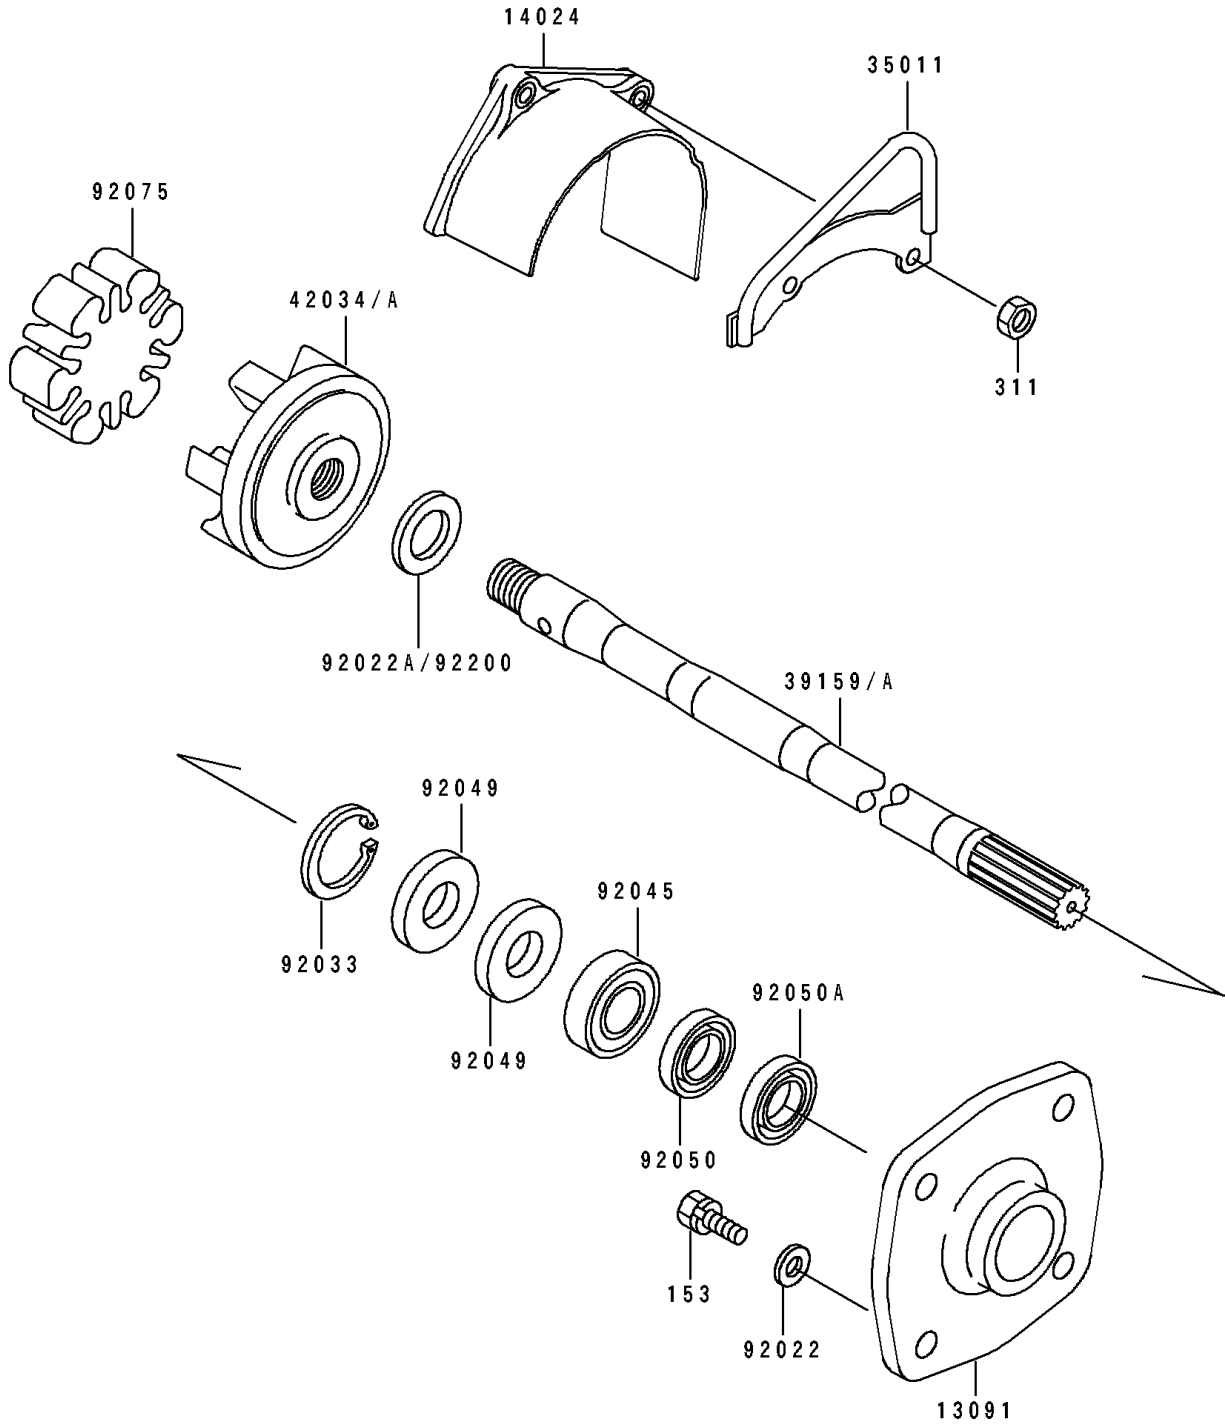

1992 750 SS PARTS DIAGRAM

Drive Shaft

E3134

1992 750 SS PARTS LIST

Drive Shaft

ITEM NAME	PART NUMBER	QUANTITY
HOLDER (Ref # 13091)	13091-3730	1
COVER,COUPLING (Ref # 14024)	14024-3728	1
STAY (Ref # 35011)	35011-3704	1
SHAFT-DRIVE (Ref # 39159)	39159-3715	1
COUPLING (Ref # 42034)	42034-3705	1
WASHER,8.2X18X1.5 (Ref # 92022)	92022-1964	1
WASHER,18X26X2.0 (Ref # 92022A)	92022-3728	1
RING-SNAP,42MM (Ref # 92033)	92033-3713	1
BEARING-BALL,60042RD (Ref # 92045)	92045-3705	1
SEAL-OIL,S620426 (Ref # 92049)	92049-3707	1
SEAL-OIL,SCY20368 (Ref # 92050)	92050-502	1
SEAL-OIL,SC20367 (Ref # 92050A)	92050-503	1
DAMPER,COUPLING (Ref # 92075)	92075-520	1
BOLT-WS-SMALL (Ref # 153)	153R0825	1
NUT-HEX,6MM (Ref # 311)	311R0600	1