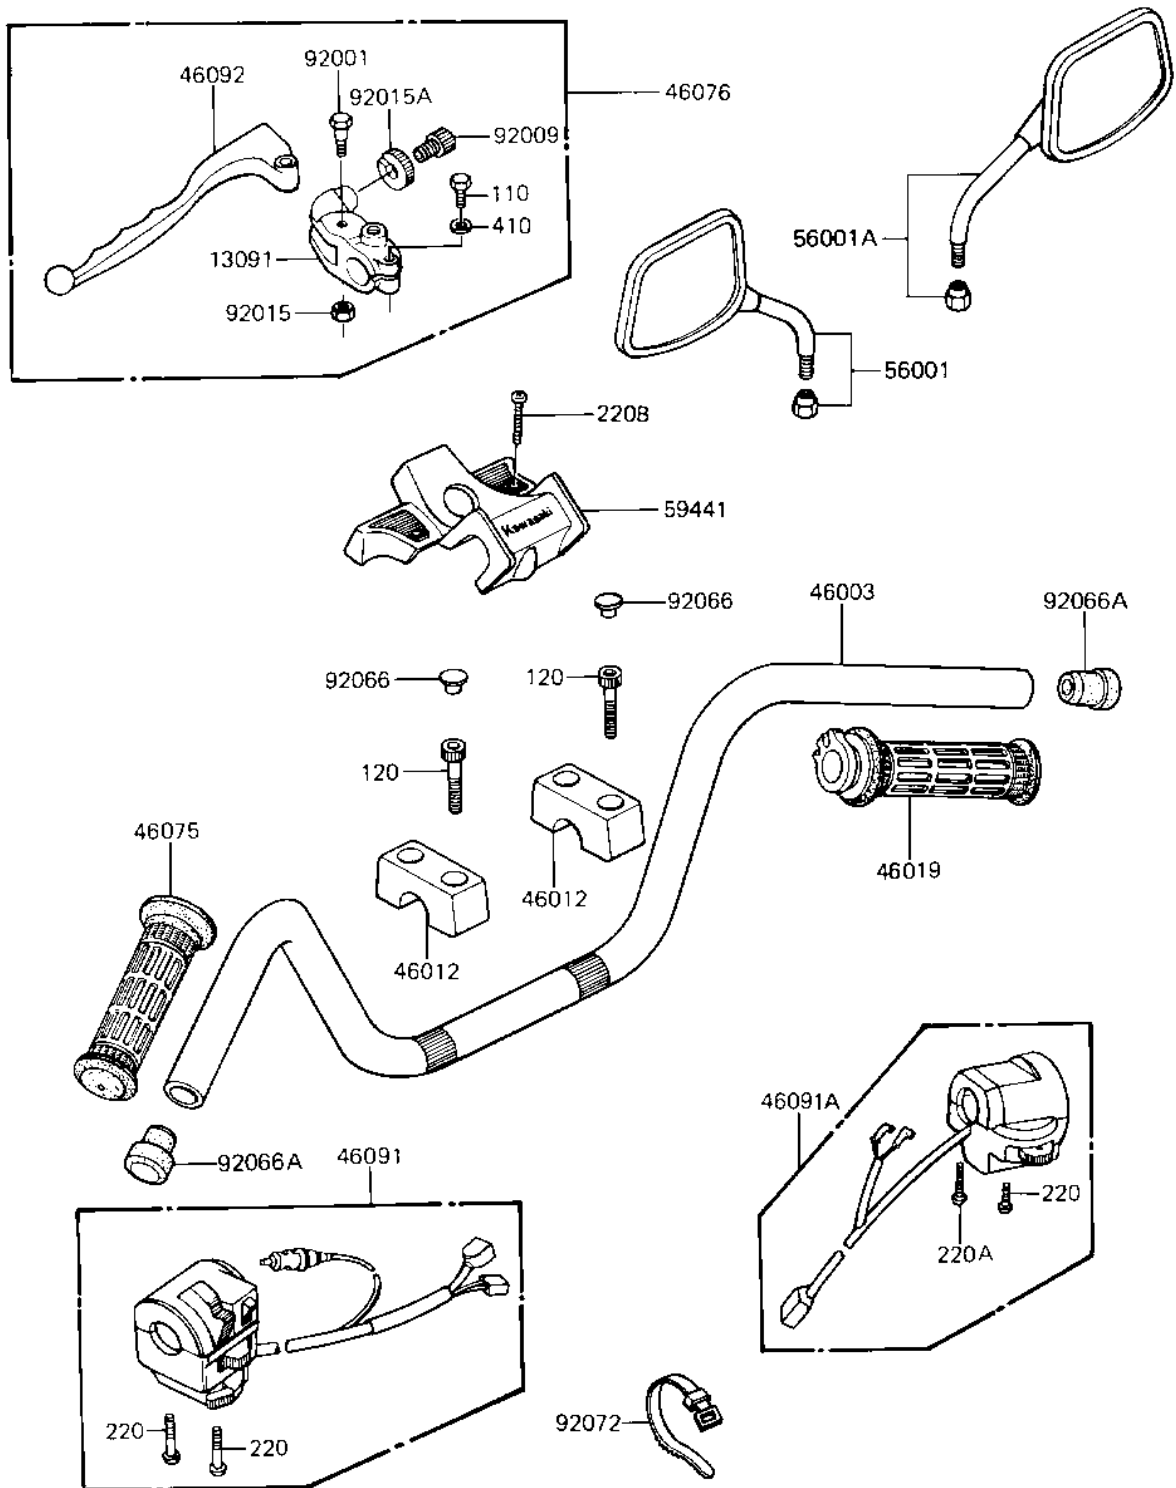

1983 Eddie Lawson Replica PARTS DIAGRAM

HANDLEBAR (KZ1000-R2)

F2310-0270

1983 Eddie Lawson Replica PARTS LIST

HANDLEBAR (KZ1000-R2)

ITEM NAME	PART NUMBER	QUANTITY
HOLDER,CLUTCH LEVER (Ref # 13091)	13091-1046	1
HANDLEBAR (Ref # 46003)	46003-1107	1
HOLDER-HANDLE (Ref # 46012)	46012-1027	1
GRIP-ASSY,THROTTLE (Ref # 46019)	46019-1021	1
GRIP,LH (Ref # 46075)	46075-1028	1
LEVER-ASSY-GRIP,CLUTC (Ref # 46076)	46076-1026	1
HOUSING-ASSY-CNTRL,LH (Ref # 46091)	46091-1180	1
HOUSING-ASSY-CONTROL, (Ref # 46091A)	46091-1238	1
LEVER-GRIP,CLUTCH (Ref # 46092)	46092-1024	1
MIRROR-ASSY,LH (Ref # 56001)	56001-1352	1
MIRROR-ASSY,RH (Ref # 56001A)	56001-1353	1
COVER-HANDLE (Ref # 59441)	59441-1011	1
BOLT,CLUTCH LEVER,BLA (Ref # 92001)	92001-1548	1
SCREW,CABLE ADJUST,8 (Ref # 92009)	92009-1134	1
NUT,LOCK,6MM,BLACK (Ref # 92015)	92015-1191	1
NUT,CABLE ADJUST LOCK (Ref # 92015A)	92015-1197	1
PLUG,HANDLE HOLDER (Ref # 92066)	92066-1216	1
PLUG,HANDLE END (Ref # 92066A)	92066-1113	1
BAND,SHORT (Ref # 92072)	92072-030	1
BOLT,6X22,BLACK (Ref # 110)	110C0622	1
BOLT-SOCKET,8X30,BLAC (Ref # 120)	120S0830	1
SCREW-PAN-CROS (Ref # 220)	220B0535	1
SCREW-PAN-CROS (Ref # 220A)	220B0540	1
SCREW-PAN-CROS (Ref # 220B)	220C0416	1
WASHER PLAIN (Ref # 410)	410F0600	1