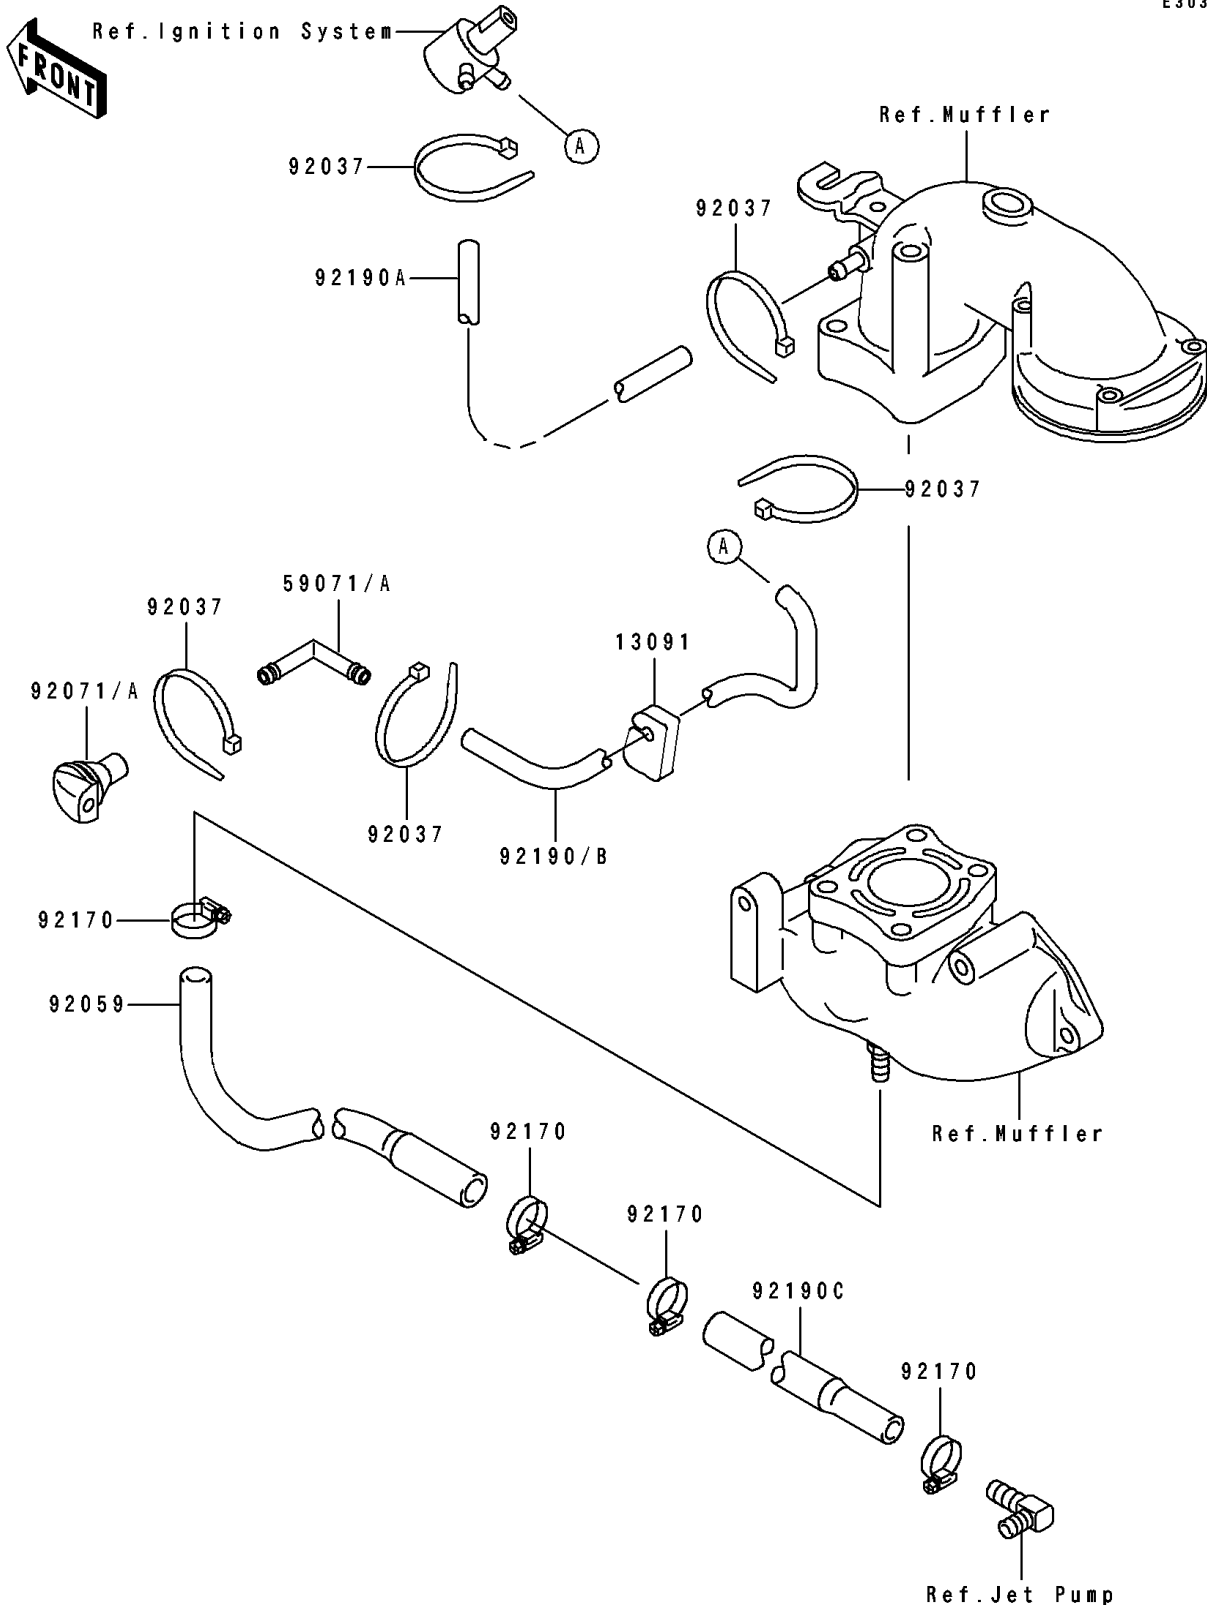

## 1992 750 SS PARTS DIAGRAM

Cooling

E3035

## 1992 750 SS PARTS LIST

### Cooling

ITEM NAME	PART NUMBER	QUANTITY
HOLDER (Ref # 13091)	13091-3712	1
JOINT (Ref # 59071)	59071-3706	1
CLAMP (Ref # 92037)	92037-1173	1
TUBE,HULL-ENGINE (Ref # 92059)	92059-3891	1
GROMMET (Ref # 92071)	92071-3736	1
CLAMP (Ref # 92170)	92170-3718	1
TUBE (Ref # 92190A)	92190-3895	1
TUBE,5.8X10.8X730 (Ref # 92190B)	92190-3899	1
TUBE,JET PUMP-HULL (Ref # 92190C)	92190-3915	1