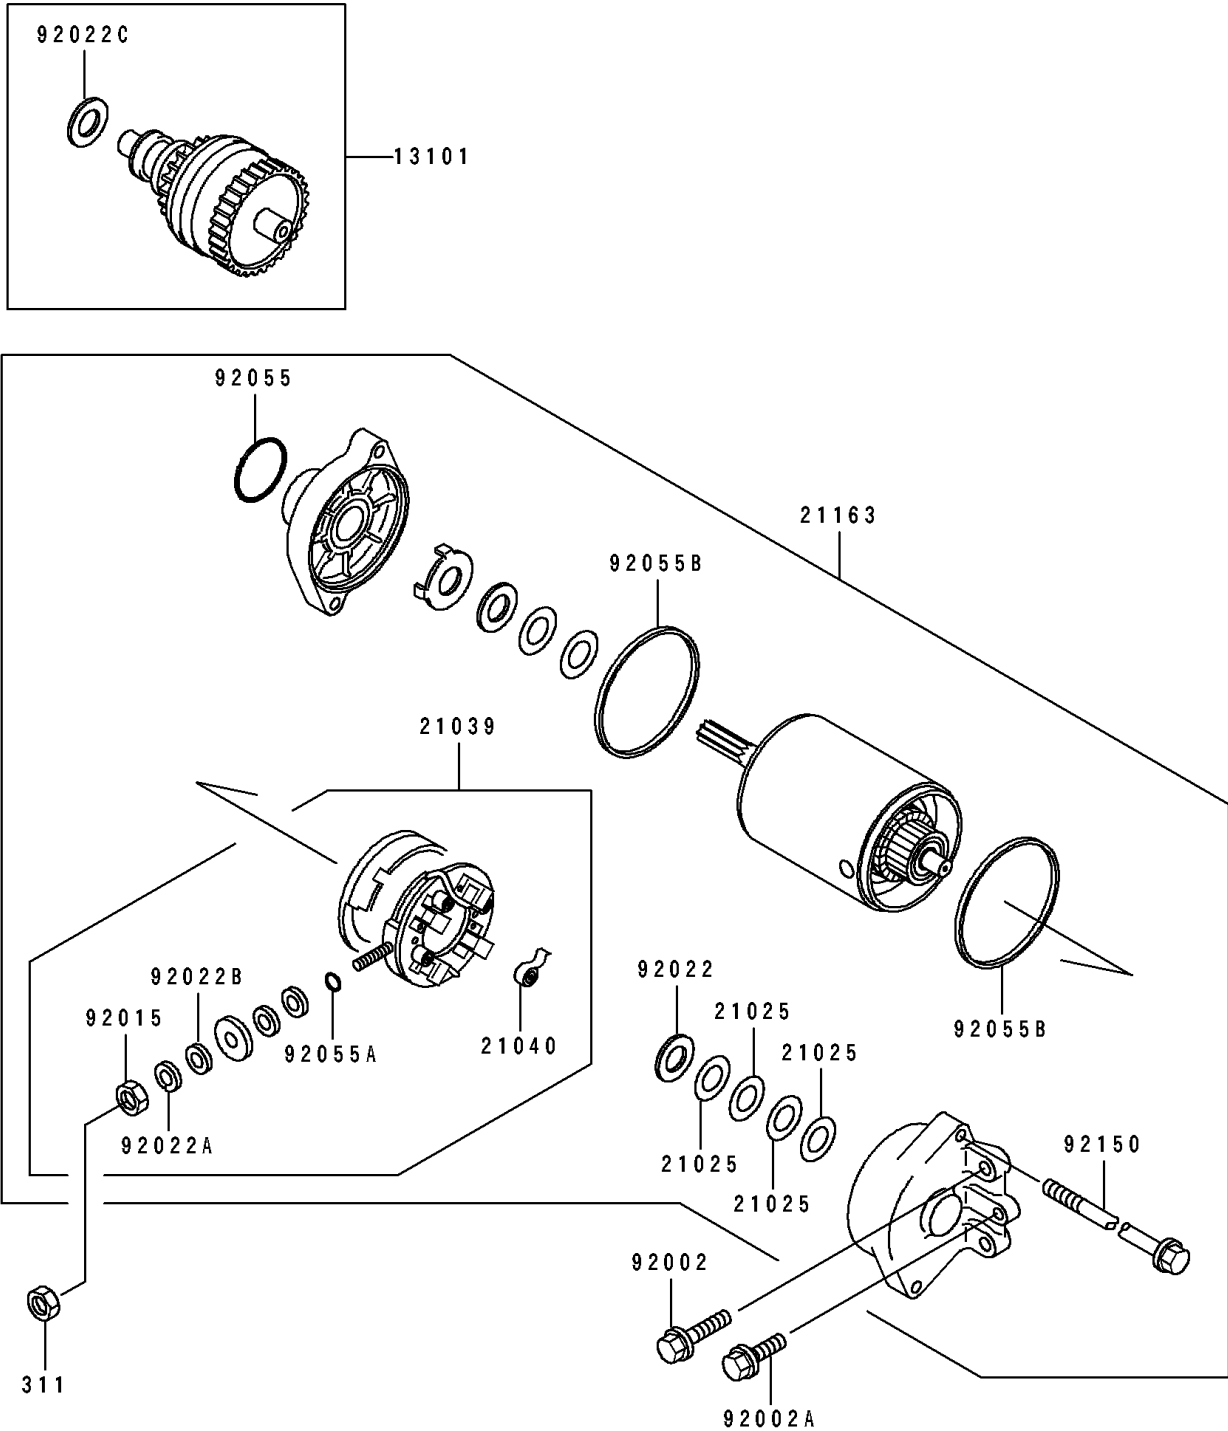

1995 750 SS PARTS DIAGRAM

Starter Motor

E1840

1995 750 SS PARTS LIST

Starter Motor

ITEM NAME	PART NUMBER	QUANTITY
GEAR-ASSY (Ref # 13101)	13101-3706	1
WASHER,9.1X18X0.2 (Ref # 21025)	21025-011	4
BRUSH,CARBON (Ref # 21039)	21039-3703	1
SPRING-BRUSH (Ref # 21040)	21040-1055	4
STARTER-ELECTRIC (Ref # 21163)	21163-3709	1
BOLT,6X25 (Ref # 92002)	92002-3714	2
BOLT,6X12 (Ref # 92002A)	92002-3763	1
NUT,6MM (Ref # 92015)	92015-3710	1
WASHER,9.1X18X0.8 (Ref # 92022)	92022-1132	1
WASHER,6MM (Ref # 92022A)	92022-3711	1
WASHER,6MM (Ref # 92022B)	92022-3713	1
WASHER,12X24X1.0 (Ref # 92022C)	92022-3731	1
RING-O (Ref # 92055)	92055-1276	1
RING-O,4.5X2.0 (Ref # 92055A)	92055-1370	1
RING-O,STARTER MOTOR (Ref # 92055B)	92055-1381	2
BOLT (Ref # 92150)	92150-3772	2
NUT-HEX,6MM (Ref # 311)	311R0600	1