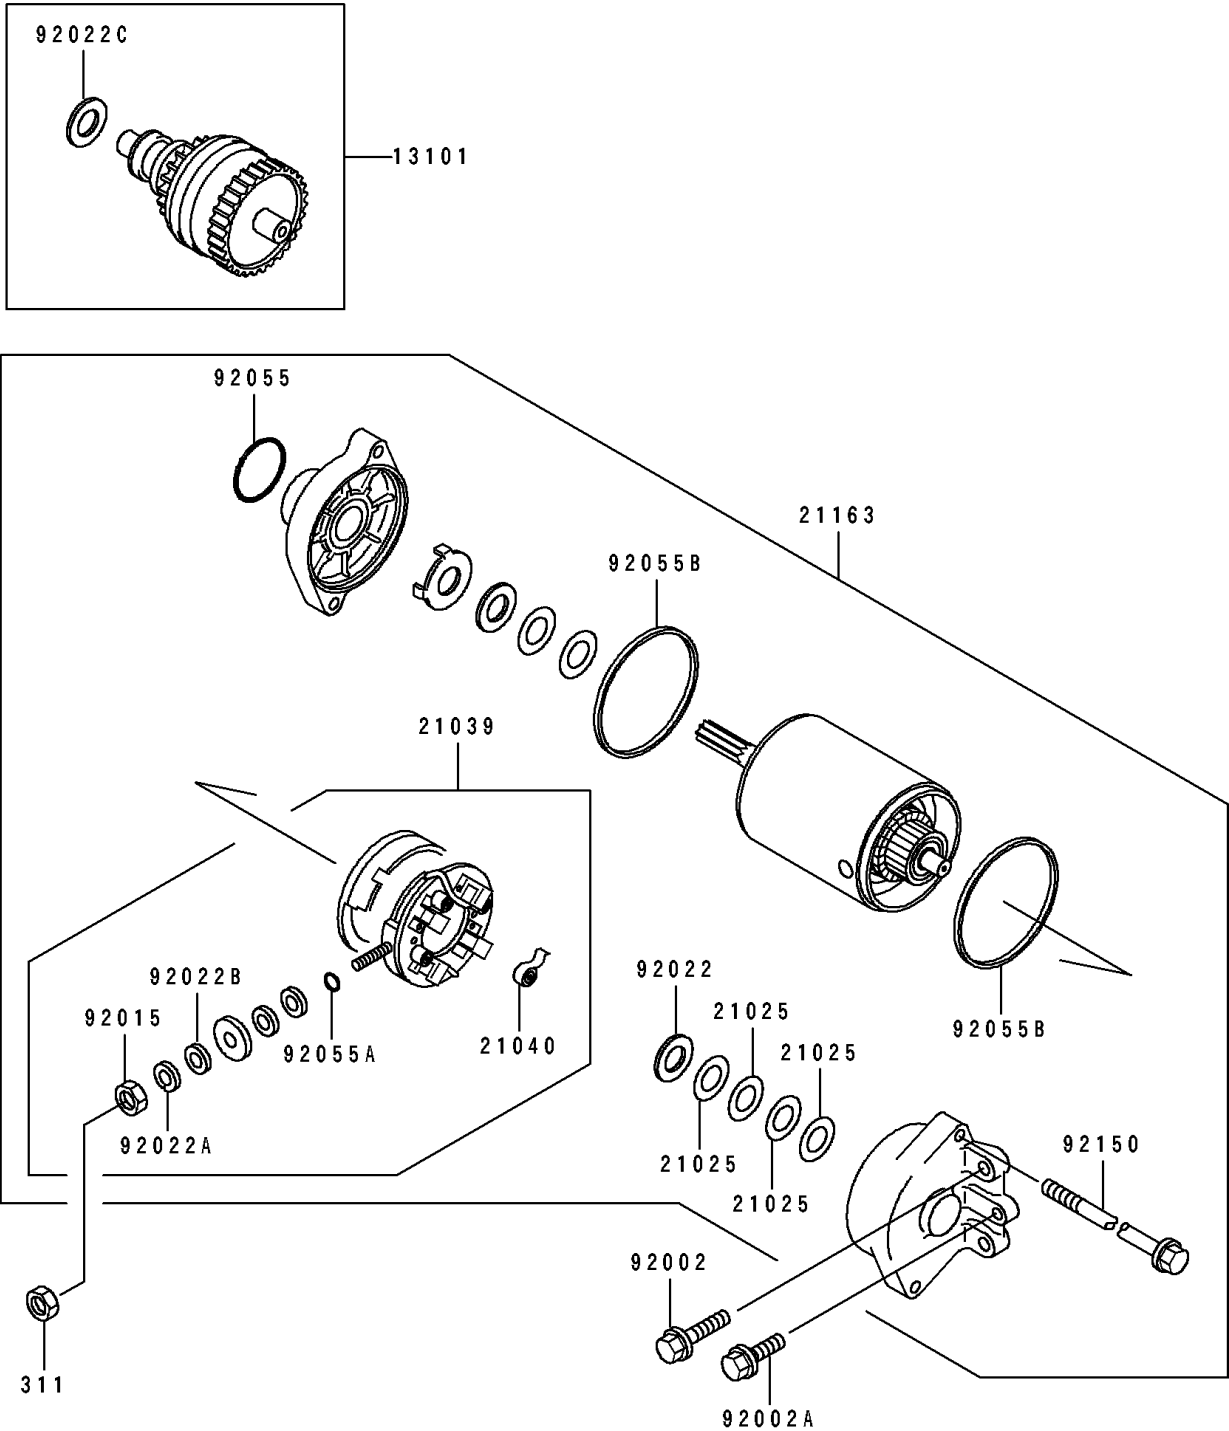

# 1994 750 SS PARTS DIAGRAM

Starter Motor

E1840

# 1994 750 SS PARTS LIST

## Starter Motor

ITEM NAME	PART NUMBER	QUANTITY
GEAR-ASSY (Ref # 13101)	13101-3706	1
WASHER,9.1X18X0.2 (Ref # 21025)	21025-011	4
BRUSH,CARBON (Ref # 21039)	21039-3703	1
SPRING-BRUSH (Ref # 21040)	21040-1055	4
STARTER-ELECTRIC (Ref # 21163)	21163-3709	1
BOLT,6X25 (Ref # 92002)	92002-3714	2
BOLT,6X12 (Ref # 92002A)	92002-3763	1
NUT,6MM (Ref # 92015)	92015-3710	1
WASHER,9.1X18X0.8 (Ref # 92022)	92022-1132	1
WASHER,6MM (Ref # 92022A)	92022-3711	1
WASHER,6MM (Ref # 92022B)	92022-3713	1
WASHER,12X24X1.0 (Ref # 92022C)	92022-3731	1
RING-O (Ref # 92055)	92055-1276	1
RING-O,4.5X2.0 (Ref # 92055A)	92055-1370	1
RING-O,STARTER MOTOR (Ref # 92055B)	92055-1381	2
BOLT (Ref # 92150)	92150-3772	2
NUT-HEX,6MM (Ref # 311)	311R0600	1