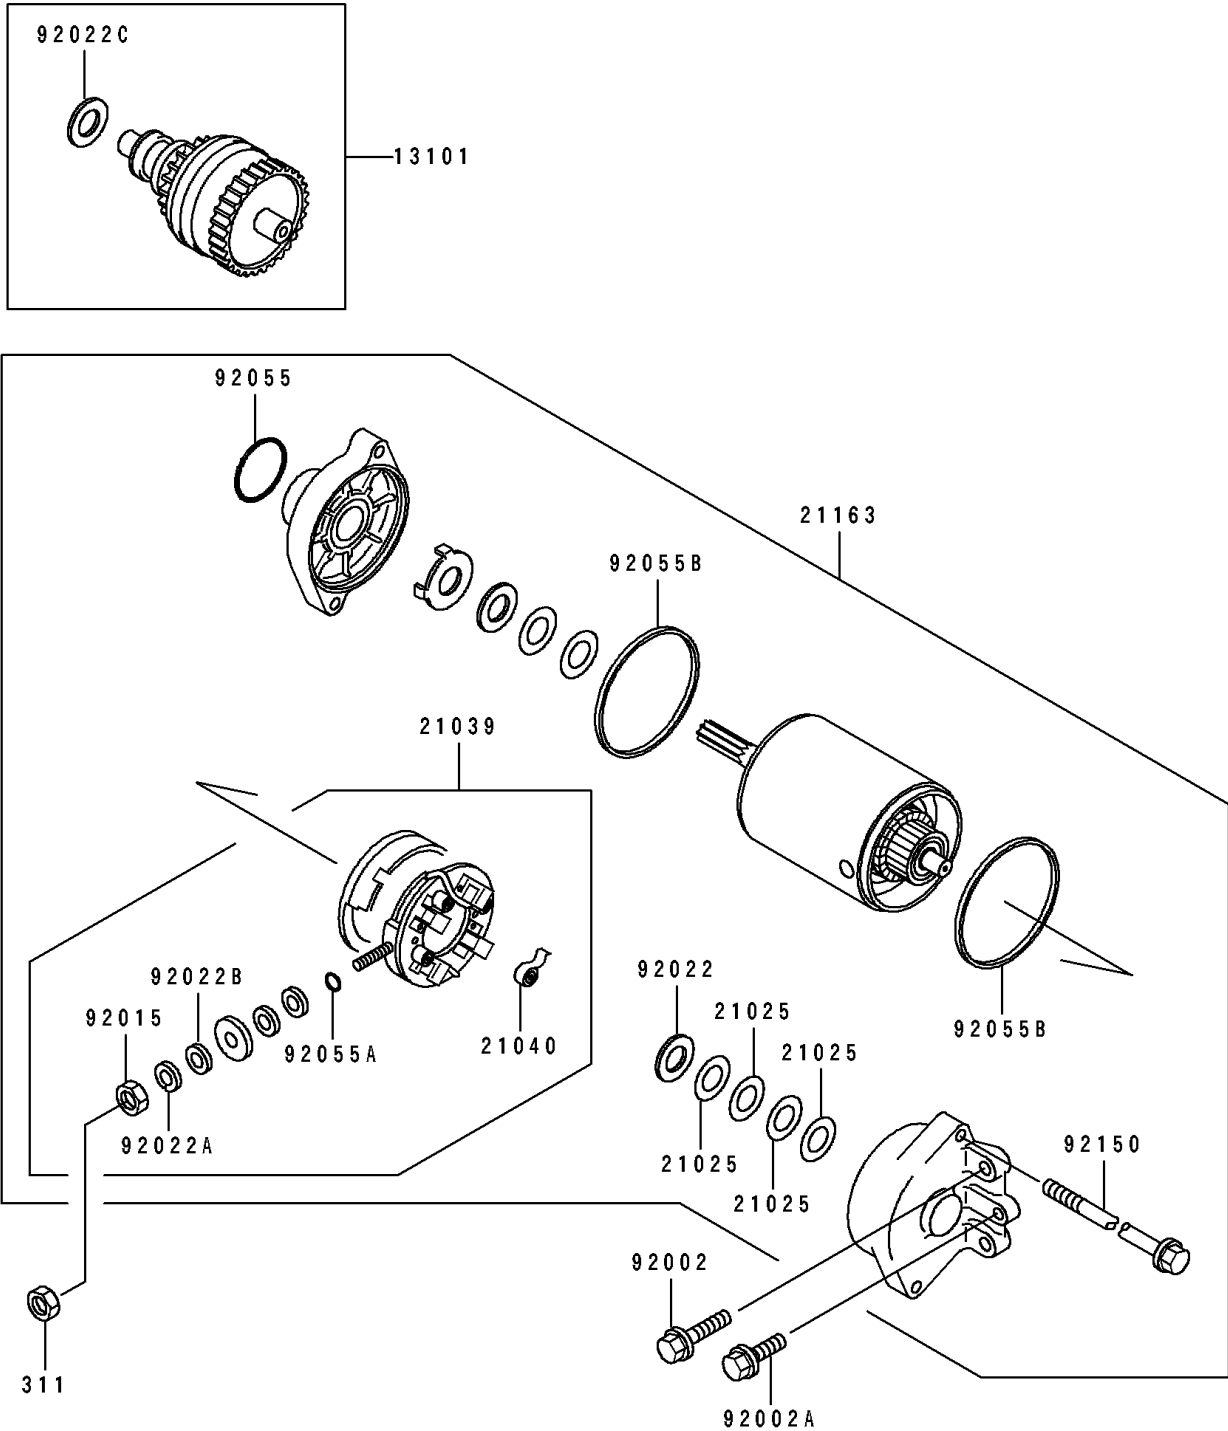

1994 750 SS PARTS DIAGRAM

Starter Motor

E1840

1994 750 SS PARTS LIST

Starter Motor

ITEM NAME	PART NUMBER	QUANTITY
GEAR-ASSY (Ref # 13101)	13101-3706	1
WASHER,9.1X18X0.2 (Ref # 21025)	21025-011	4
BRUSH,CARBON (Ref # 21039)	21039-3703	1
SPRING-BRUSH (Ref # 21040)	21040-1055	4
STARTER-ELECTRIC (Ref # 21163)	21163-3709	1
BOLT,6X25 (Ref # 92002)	92002-3714	2
BOLT,6X12 (Ref # 92002A)	92002-3763	1
NUT,6MM (Ref # 92015)	92015-3710	1
WASHER,9.1X18X0.8 (Ref # 92022)	92022-1132	1
WASHER,6MM (Ref # 92022A)	92022-3711	1
WASHER,6MM (Ref # 92022B)	92022-3713	1
WASHER,12X24X1.0 (Ref # 92022C)	92022-3731	1
RING-O (Ref # 92055)	92055-1276	1
RING-O,4.5X2.0 (Ref # 92055A)	92055-1370	1
RING-O,STARTER MOTOR (Ref # 92055B)	92055-1381	2
BOLT (Ref # 92150)	92150-3772	2
NUT-HEX,6MM (Ref # 311)	311R0600	1