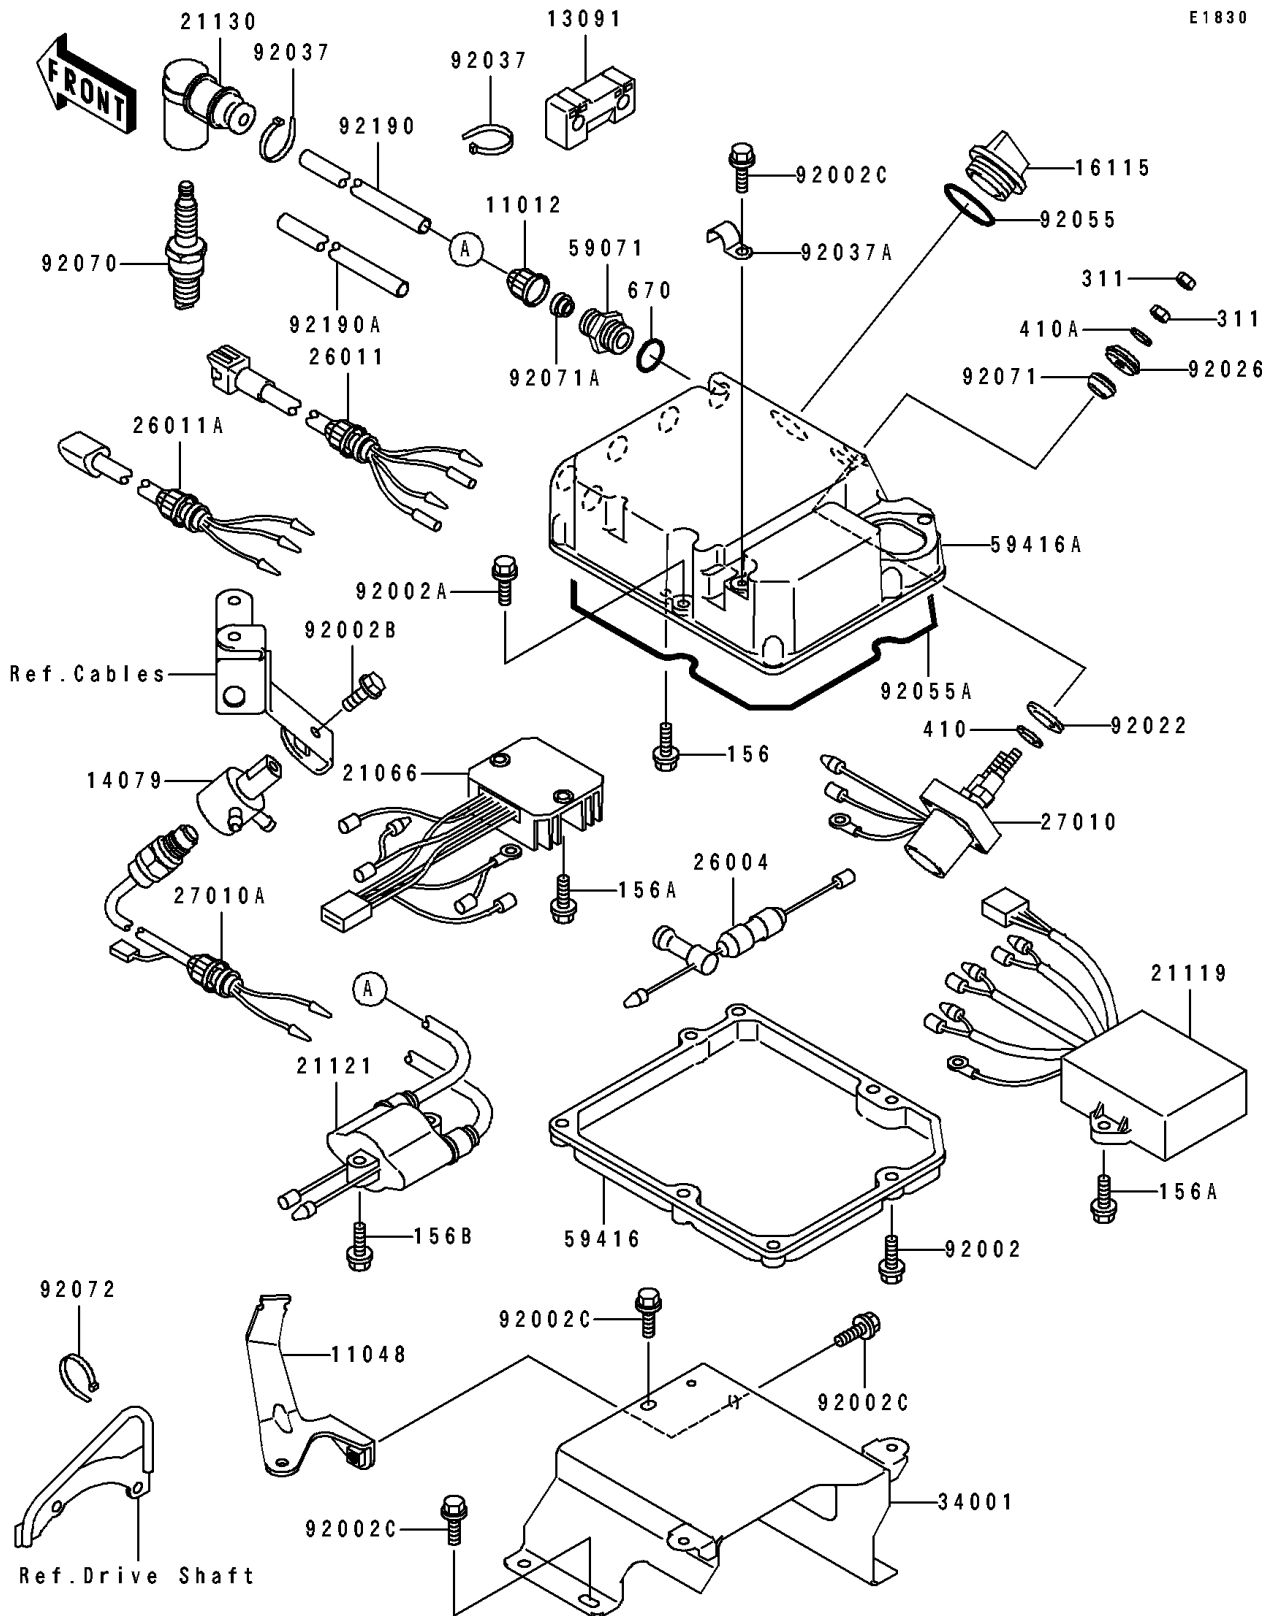

## 1992 750 SS PARTS DIAGRAM

Ignition System(JH750-A1/A2/A3)

E1830

## 1992 750 SS PARTS LIST

Ignition System(JH750-A1/A2/A3)

ITEM NAME	PART NUMBER	QUANTITY
CAP (Ref # 11012)	11012-3005	1
BRACKET,HIGH TENSION CORD (Ref # 11048)	11048-3736	1
HOLDER,HIGH TENSION CORD (Ref # 13091)	13091-3771	1
HOLDER-ASSY (Ref # 14079)	14079-3705	1
CAP-OIL FILLER (Ref # 16115)	16115-1009	1
REGULATOR-VOLTAGE (Ref # 21066)	21066-3711	1
IGNITER (Ref # 21119)	21119-3734	1
COIL-IGNITION (Ref # 21121)	21121-3704	1
CAP-SPARK PLUG (Ref # 21130)	21130-3706	1
FUSE-ASSY (Ref # 26004)	26004-3712	1
WIRE-LEAD (Ref # 26011)	26011-3799	1
WIRE-LEAD (Ref # 26011A)	26011-3800	1
SWITCH,STARTER RELAY (Ref # 27010)	27010-3724	1
SWITCH (Ref # 27010A)	27010-3733	1
STAND,ELECTRIC CASE (Ref # 34001)	34001-3705	1
JOINT (Ref # 59071)	59071-3001	1
CASE-ELECTRIC,LWR (Ref # 59416)	59416-3728	1
CASE-ELECTRIC,UPP (Ref # 59416A)	59416-3729	1
BOLT,6X25 (Ref # 92002)	92002-3714	1
BOLT,6X35 (Ref # 92002A)	92002-3715	1
BOLT,6X16 (Ref # 92002B)	92002-3728	1
BOLT,6X12 (Ref # 92002C)	92002-3763	1
WASHER (Ref # 92022)	92022-3035	1
SPACER (Ref # 92026)	92026-3703	1
CLAMP (Ref # 92037)	92037-1173	1
CLAMP (Ref # 92037A)	92037-3730	1
RING-O,31.5X2.6 (Ref # 92055)	92055-049	1
RING-O,ELECTRIC CASE (Ref # 92055A)	92055-3733	1
PLUG-SPARK,BR8ES(NGK) (Ref # 92070)	92070-2078	1

## 1992 750 SS PARTS LIST

Ignition System(JH750-A1/A2/A3)

ITEM NAME	PART NUMBER	QUANTITY
GROMMET (Ref # 92071)	92071-3004	1
GROMMET (Ref # 92071A)	92071-527	1
BAND (Ref # 92072)	92072-3778	1
TUBE,HIGH TENSION,L=330 (Ref # 92190)	92190-3707	1
TUBE,HIGH TENSION,L=210 (Ref # 92190A)	92190-3708	1
BOLT-WP,6X14 (Ref # 156)	156R0614	1
BOLT-WP,6X22 (Ref # 156A)	156R0622	1
BOLT-WP (Ref # 156B)	156R0630	1
NUT-HEX,6MM (Ref # 311)	311R0600	1
WASHER-PLAIN-SMALL,10MM (Ref # 410)	410B1000	1
WASHER-PLAIN-SMALL,6MM (Ref # 410A)	410S0600	1
O RING,16MM (Ref # 670)	670B2016	1