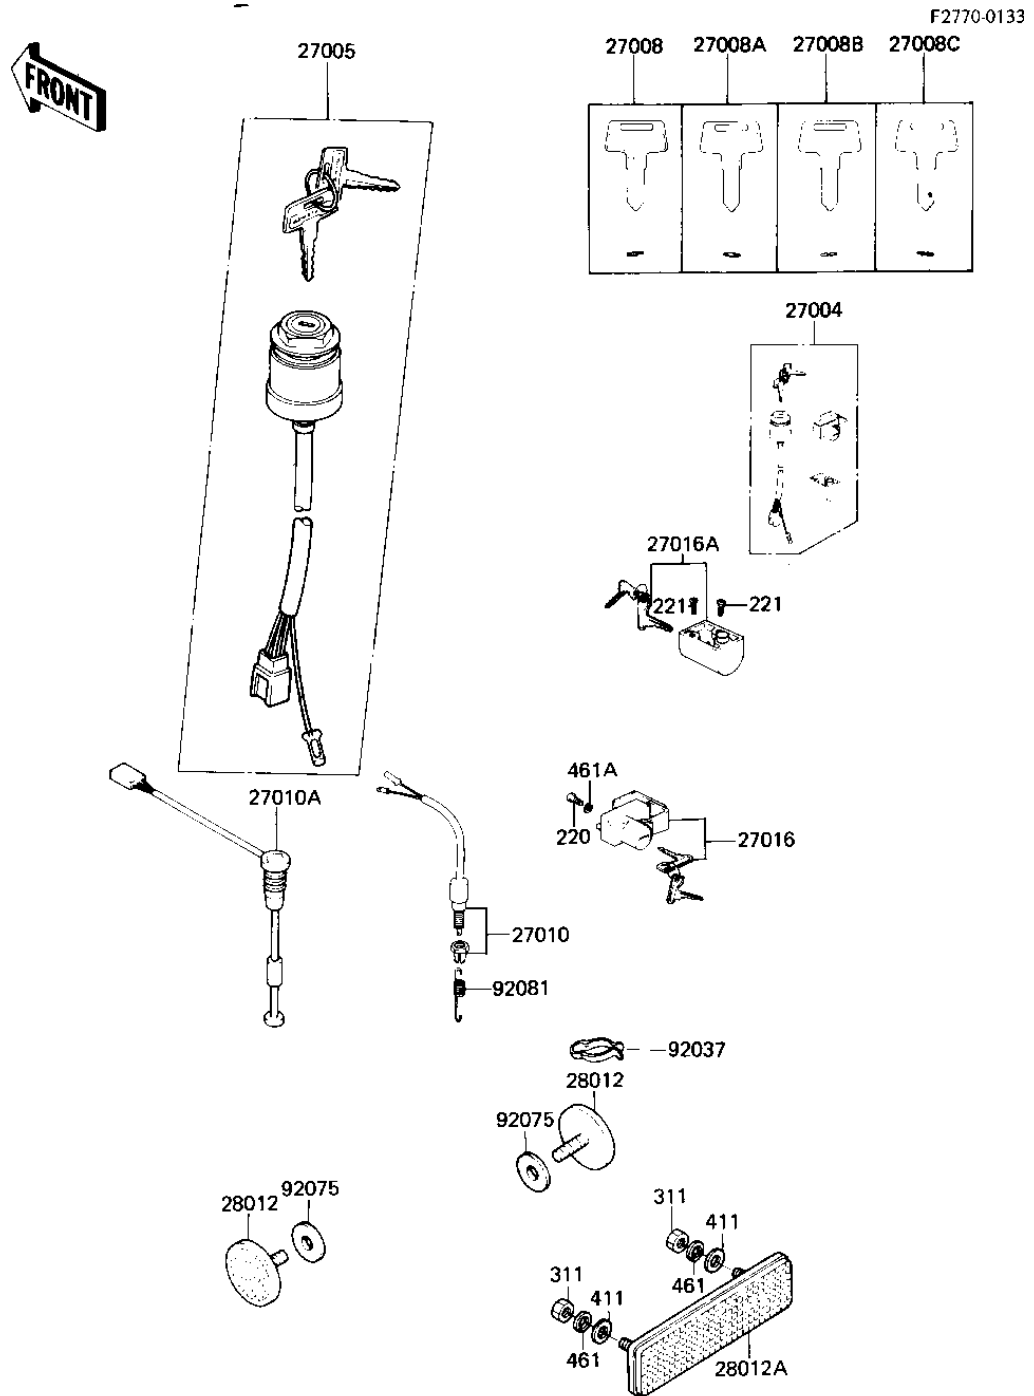

# 1982 AR80-A1 PARTS DIAGRAM

IGNITION SWITCH/LOCKS/REFLECTORS

# 1982 AR80-A1 PARTS LIST

## IGNITION SWITCH/LOCKS/REFLECTORS

ITEM NAME	PART NUMBER	QUANTITY
SWITCH-ASSY (Ref # 27004)	27004-5172	1
SWITCH-ASSY-IGNITION (Ref # 27005)	27005-1067	1
KEY-LOCK,BLANK (Ref # 27008)	27008-1041	1
KEY-LOCK,BLANK (Ref # 27008A)	27008-1042	1
KEY-LOCK,BLANK (Ref # 27008B)	27008-1043	1
KEY-LOCK,BLANK (Ref # 27008C)	27008-1044	1
SWITCH,BRAKE LIGHT (Ref # 27010)	27010-025	1
SWITCH,OIL LEVEL (Ref # 27010A)	27010-1049	1
LOCK-ASSY,HELMET (Ref # 27016)	27016-5040	1
LOCK-ASSY,STEERING (Ref # 27016A)	27016-5041	1
REFLECTOR,REFLEX (Ref # 28012)	28012-016	2
REFLECTOR,REAR REFLEX (Ref # 28012A)	28012-1005	1
CLAMP,CLUTCH CABLE (Ref # 92037)	92037-1086	1
DAMPER RUBBER,REFLECT (Ref # 92075)	92094-011	2
SPRING BRAKE LAMP SW (Ref # 92081)	27011-006	1
SCREW PAN HEAD 6X10 (Ref # 220)	220B0610	1
SCREW CNTSNK HD 6X10 (Ref # 221)	221B0610	2
NUT,5MM (Ref # 311)	311B0500	2
WASHER PLAIN 5MM (Ref # 411)	411B0500	2
WASHER SPRING 5MM (Ref # 461)	461F0500	2
WASHER SPRING 6MM (Ref # 461A)	461F0600	1