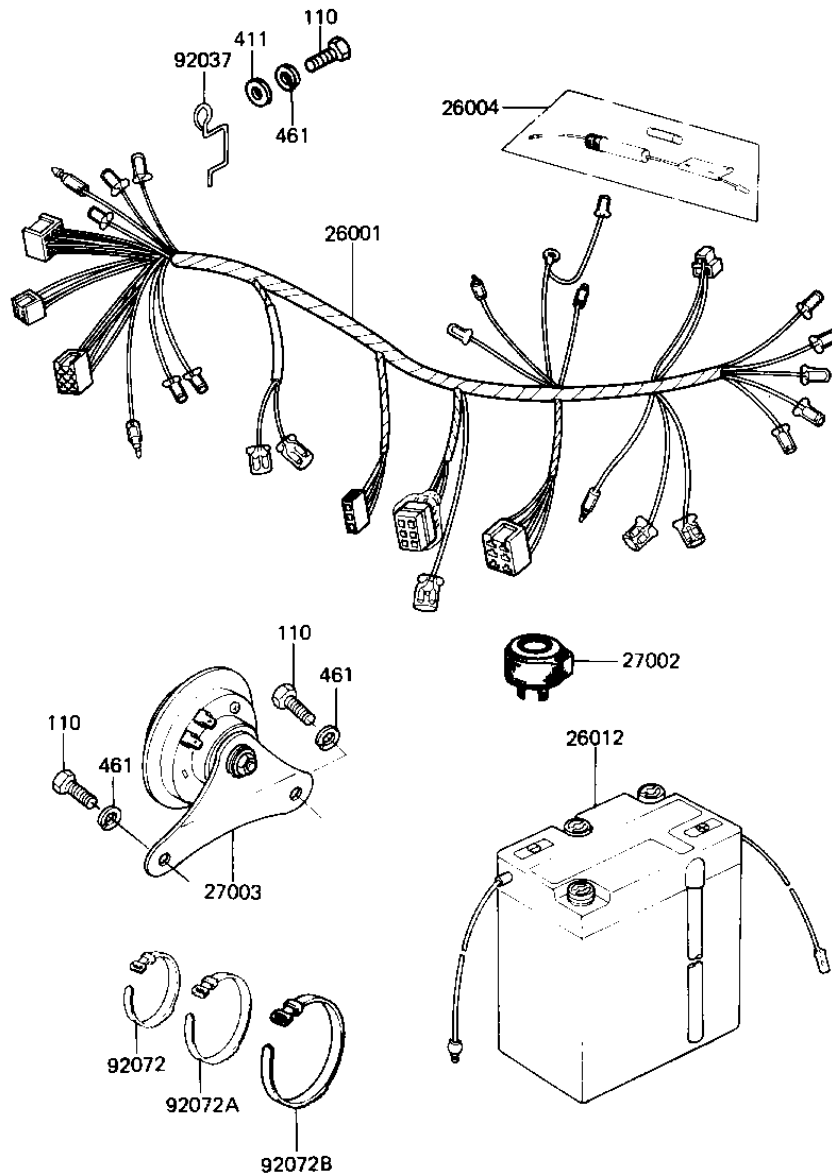

1982 AR80-A1 PARTS DIAGRAM

CHASSIS ELECTRICAL EQUIPMENT

F2760-0160

1982 AR80-A1 PARTS LIST

CHASSIS ELECTRICAL EQUIPMENT

ITEM NAME	PART NUMBER	QUANTITY
HARNESS,MAIN (Ref # 26001)	26001-1382	1
FUSE ASSY (Ref # 26004)	26004-010	1
FB BAT 6N6-1C (Ref # 26012)	26012-1047	1
RELAY-TURN SIGNAL (Ref # 27002)	27002-013	1
HORN (Ref # 27003)	27003-1031	1
CLAMP (Ref # 92037)	92037-203	1
BAND,SHORT (Ref # 92072)	92072-030	2
BAND,MIDDLE (Ref # 92072A)	92072-031	1
BAND,WIRING HARNESS (Ref # 92072B)	92072-056	1
BOLT-UPSET 6X14 (Ref # 110)	112B0614	3
WASHER PLAIN 6MM (Ref # 411)	411B0600	1
WASHER SPRING 6MM (Ref # 461)	461F0600	3