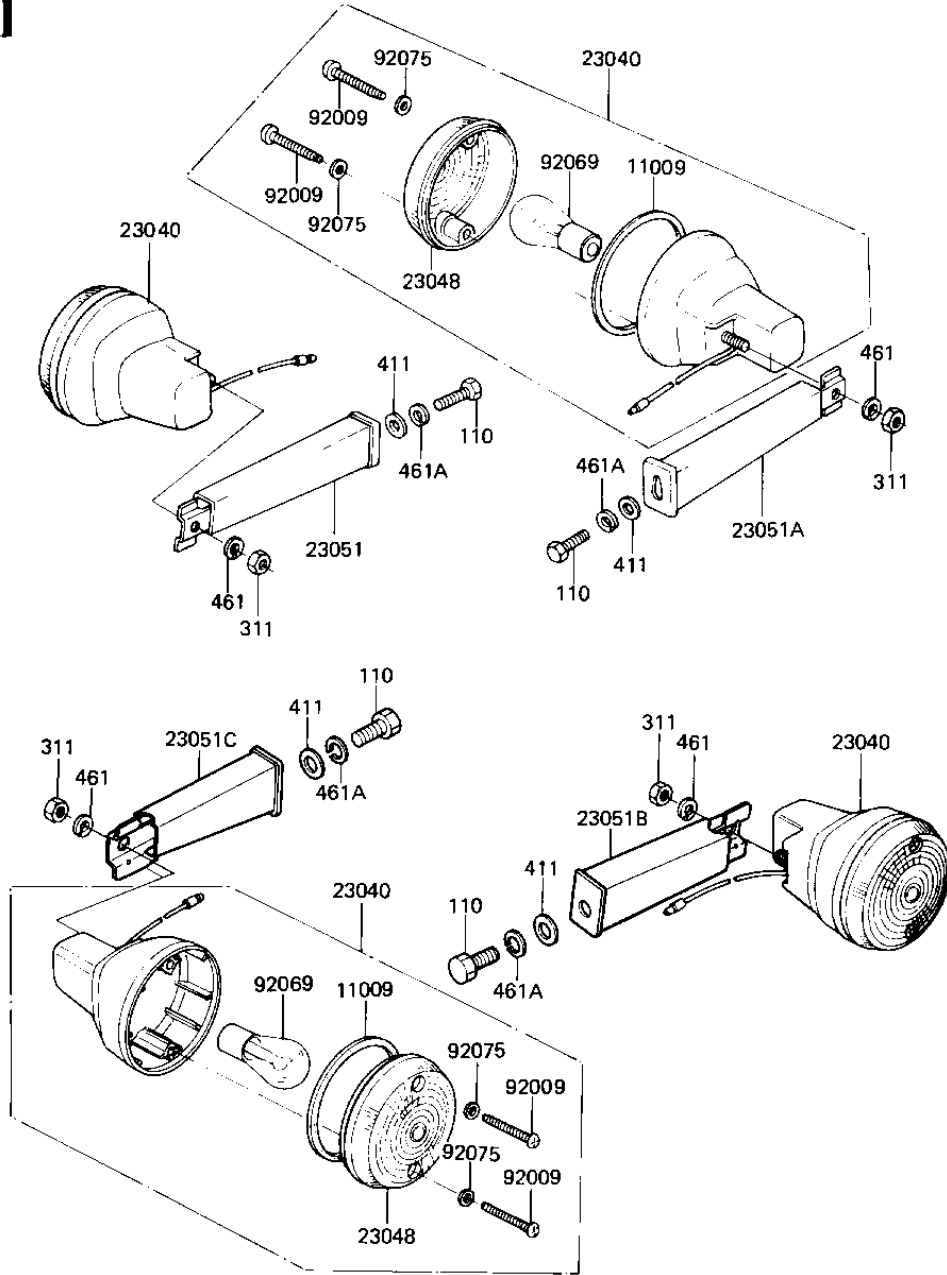

1982 AR80-A1 PARTS DIAGRAM

TURN SIGNALS

F2730-0088

1982 AR80-A1 PARTS LIST

TURN SIGNALS

ITEM NAME	PART NUMBER	QUANTITY
GASKET,SGNL LAMP LENS (Ref # 11009)	11009-1128	4
LAMP-SIGNAL (Ref # 23040)	23040-1049	4
LENS-SIGNAL LAMP (Ref # 23048)	23048-1076	4
BRACKET-SIGNAL LAMP,F (Ref # 23051)	23051-1039	1
BRACKET-SIGNAL LAMP,F (Ref # 23051A)	23051-1040	1
BRACKET-SIGNAL LAMP,L (Ref # 23051B)	23051-1044	1
BRACKET-SIGNAL LAMP,R (Ref # 23051C)	23051-1045	1
SCREW,TAPPING (Ref # 92009)	92009-1056	8
BULB,6V 21CP (Ref # 92069)	92069-056	4
WASHER-PLAIN,4MM (Ref # 92075)	23058-002	8
BOLT-UPSET,6X16 (Ref # 110)	112G0616	4
NUT,5MM (Ref # 311)	311B0500	4
WASHER PLAIN 6MM (Ref # 411)	411B0600	4
WASHER SPRING 5MM (Ref # 461)	461F0500	4
WASHER SPRING 6MM (Ref # 461A)	461F0600	4