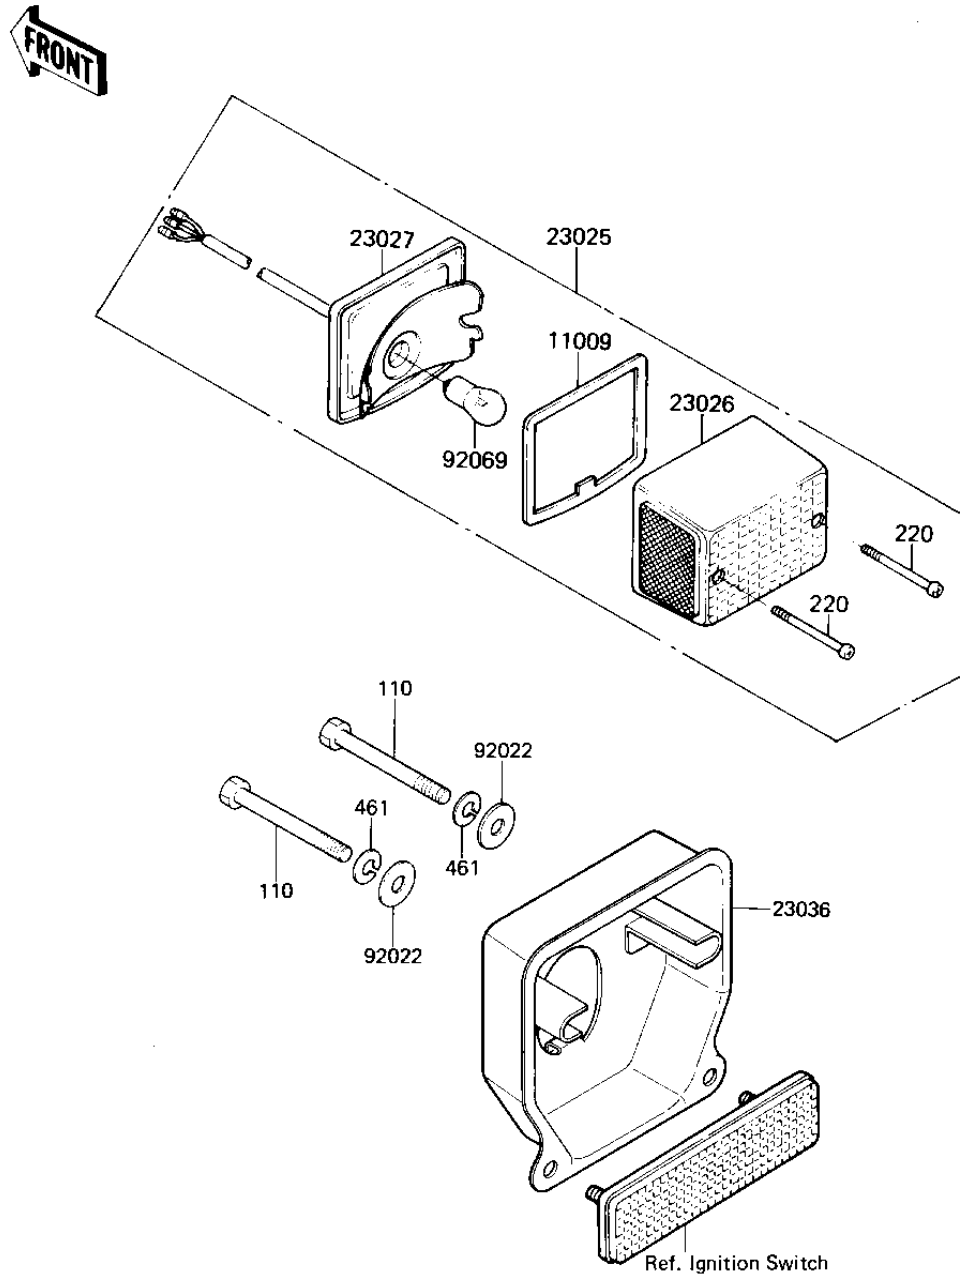

# 1982 AR80-A1 PARTS DIAGRAM

## TAILLIGHT

F2720-0114

# 1982 AR80-A1 PARTS LIST

## TAILLIGHT

ITEM NAME	PART NUMBER	QUANTITY
GASKET, TAIL LAMP LENS (Ref # 11009)	11009-1078	1
LAMP-TAIL (Ref # 23025)	23025-1032	1
LENS, TAIL LAMP (Ref # 23026)	23026-1003	1
CASE, TAIL LAMP (Ref # 23027)	23027-1020	1
BRACKET-TAIL LAMP (Ref # 23036)	23036-1049	1
WASHER PLAIN (Ref # 92022)	92022-024	2
BULB, 60-32/3CP (Ref # 92069)	92069-074	1
BOLT, HEX HEAD, 6X50 (Ref # 110)	110G0650	2
SCREW-PAN-CROS, 4X40 (Ref # 220)	220R0440	2
WASHER SPRING 6MM (Ref # 461)	461F0600	2