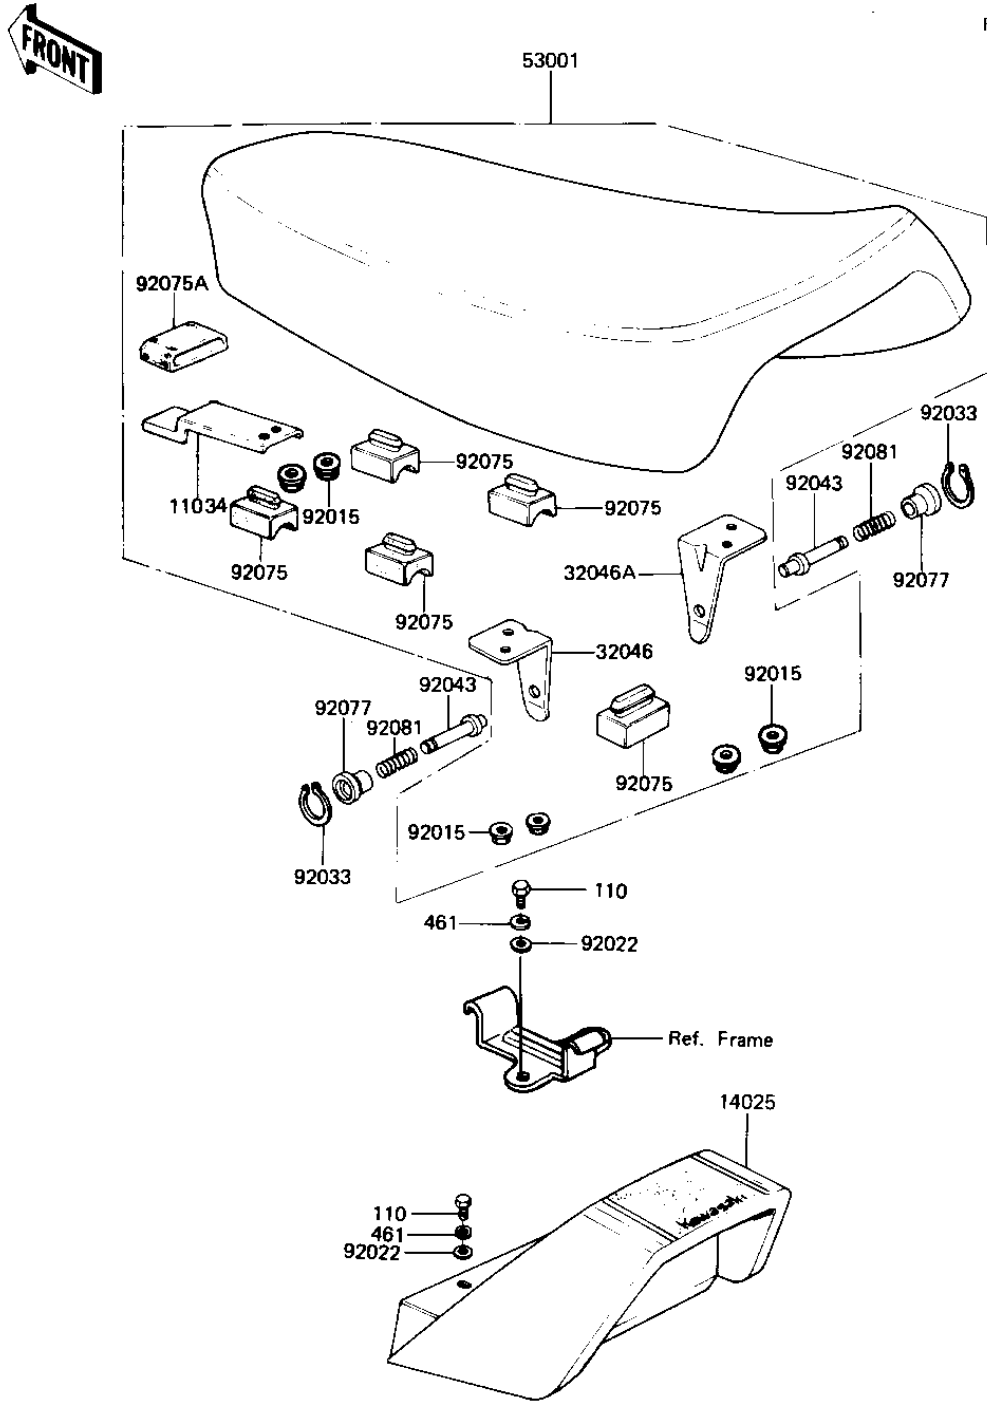

# 1982 AR80-A1 PARTS DIAGRAM

SEAT/SEAT COVER

F2510-0129

# 1982 AR80-A1 PARTS LIST

## SEAT/SEAT COVER

ITEM NAME	PART NUMBER	QUANTITY
BRACKET,SEAT,FR (Ref # 11034)	11034-1427	1
COVER,SEAT,F.RED (Ref # 14025)	14025-1275-6L	1
BRACKET-SEAT,LH (Ref # 32046)	32046-1111	1
BRACKET-SEAT,RH (Ref # 32046A)	32046-1112	1
SEAT-ASSY,DUAL (Ref # 53001)	53001-1100	1
NUT-6MM (Ref # 92015)	92015-1078	6
WASHER 6.5X20X1.6T (Ref # 92022)	92022-125	4
CIRCLIP,8M/M (Ref # 92033)	92033-1039	2
PIN,SEAT STOPPER (Ref # 92043)	92043-1036	2
DAMPER,SEAT (Ref # 92075)	92075-1153	8
DAMPER RUBBER,SEAT (Ref # 92075A)	92075-219	1
KNOB,SEAT STOPPER (Ref # 92077)	92077-1007	2
SPRING,SEAT STOPPER (Ref # 92081)	92081-1135	2
BOLT-UPSET (Ref # 110)	112G0618	4
WASHER SPRING 6MM (Ref # 461)	461F0600	4