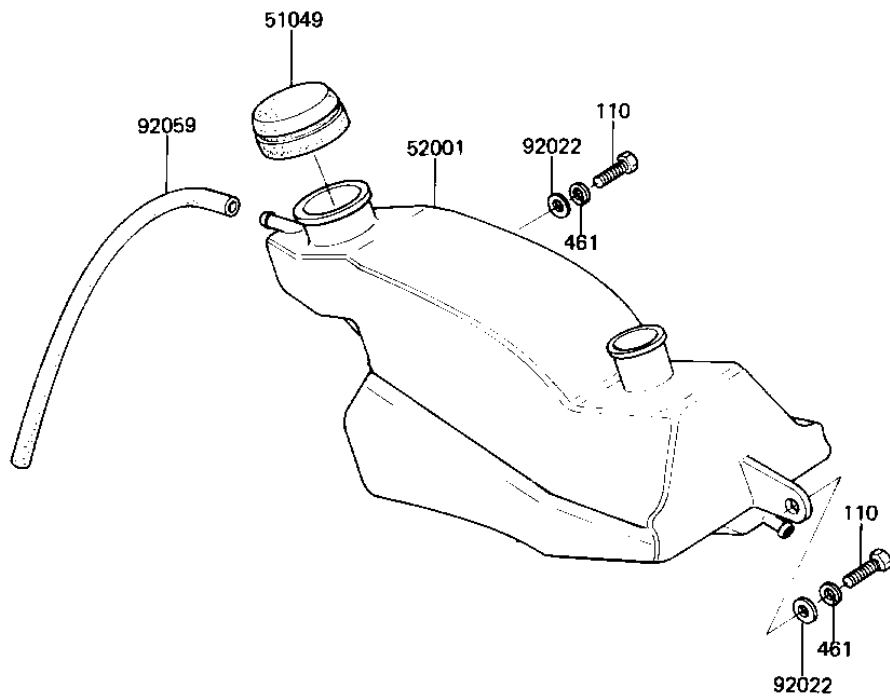

1982 AR80-A1 PARTS DIAGRAM

OIL TANK

F2450-0003

1982 AR80-A1 PARTS LIST

OIL TANK

ITEM NAME	PART NUMBER	QUANTITY
CAP-OIL TANK (Ref # 51049)	51049-1004	1
TANK-OIL (Ref # 52001)	52001-1009	1
WASHER 6.5X20X1.6T (Ref # 92022)	92022-125	2
TUBE (Ref # 92059)	92059-074	1
BOLT-UPSET,6X16 (Ref # 110)	112G0616	2
WASHER SPRING 6MM (Ref # 461)	461F0600	2