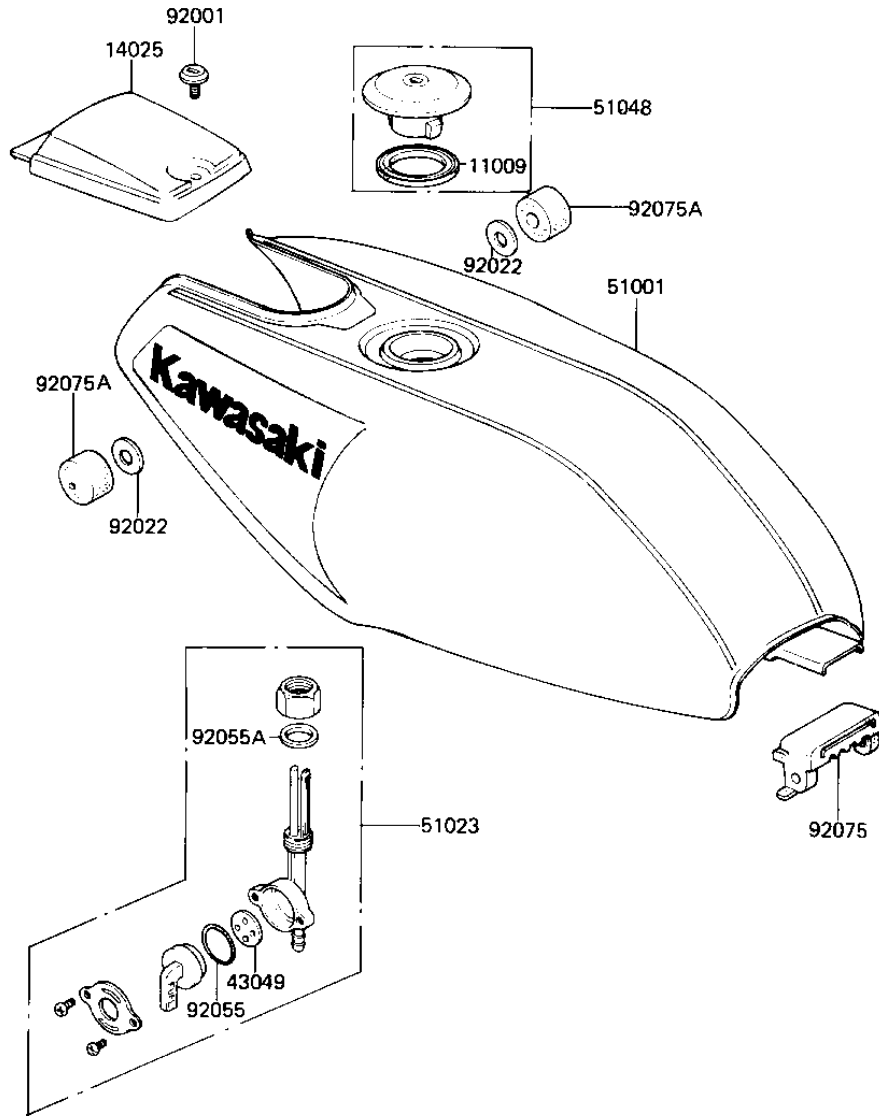

1982 AR80-A1 PARTS DIAGRAM

FUEL TANK

F2410-0112

1982 AR80-A1 PARTS LIST

FUEL TANK

ITEM NAME	PART NUMBER	QUANTITY
GASKET,TANKCAP (Ref # 11009)	11009-1053	1
COVER,TANK CAP (Ref # 14025)	14025-1274	1
PACKING,FUEL TAP (Ref # 43049)	43049-1018	1
TANK-FUEL,F.RED (Ref # 51001)	51001-1055-B1	1
TAP-ASSY (Ref # 51023)	51023-1052	1
CAP ASSY,TANK (Ref # 51048)	51048-1001	1
BOLT,OIL TANK COVER (Ref # 92001)	92001-1459	1
WASHER-PL-10.5X26X2.3 (Ref # 92022)	92022-044	2
RING-O,FUEL TAP,1.9X1 (Ref # 92055)	92055-1113	1
RING-O,FUEL TAP (Ref # 92055A)	92055-1114	1
DAMPER,FUEL TANK,RR (Ref # 92075)	92075-1087	1
DAMPER RUBBER,FL TANK (Ref # 92075A)	92075-125	2