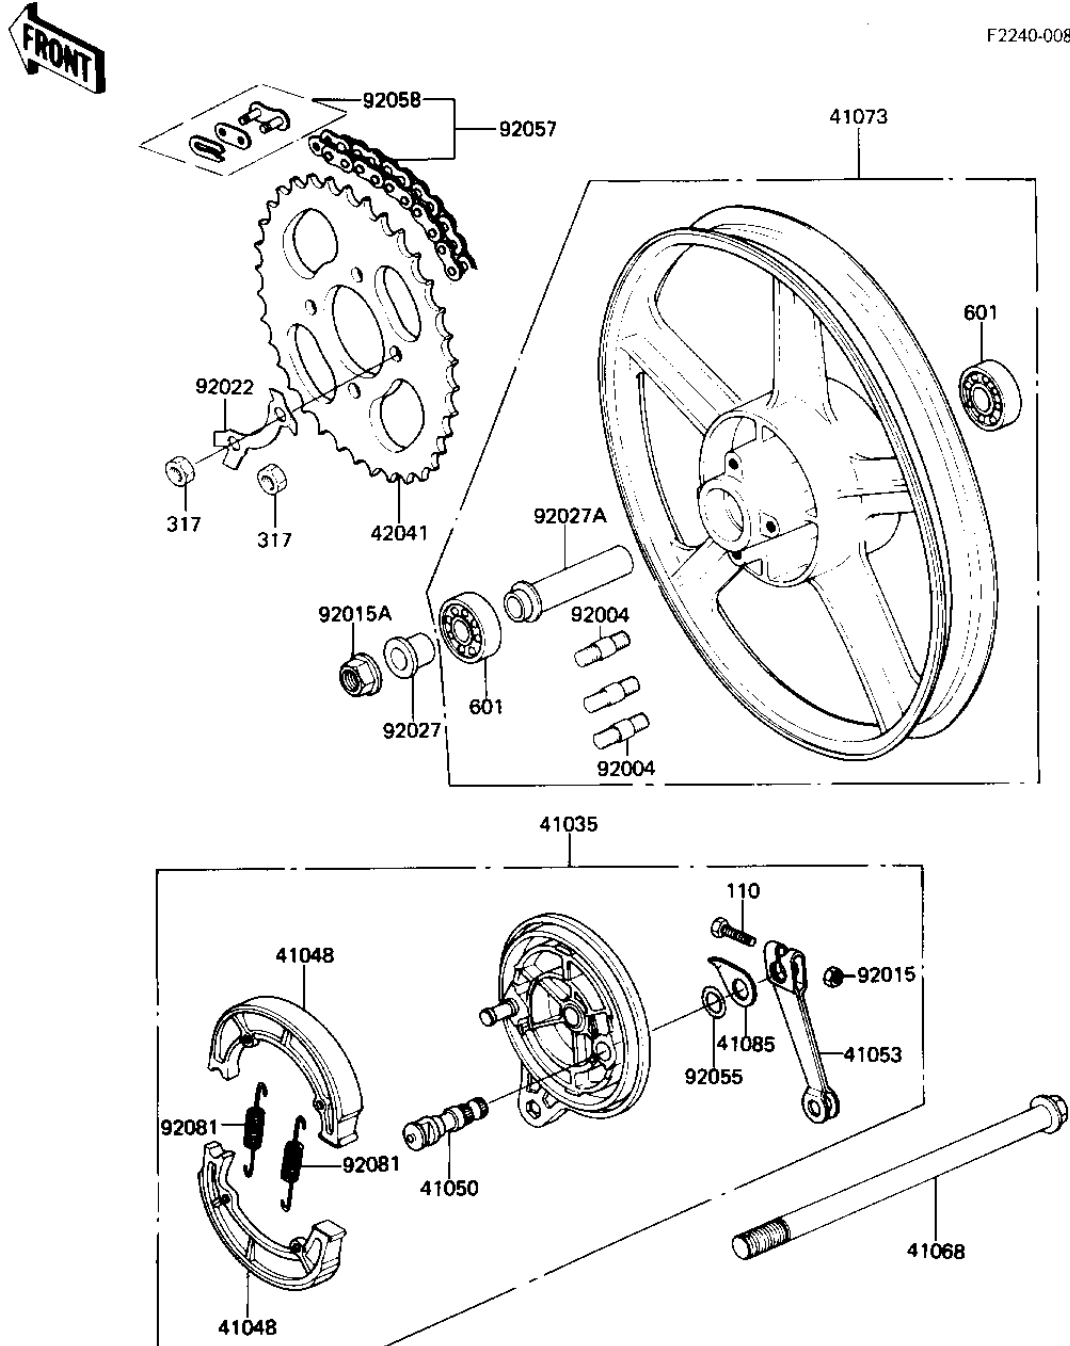

1982 AR80-A1 PARTS DIAGRAM

REAR WHEEL/HUB/BRAKE/CHAIN

F2240-0082

1982 AR80-A1 PARTS LIST

REAR WHEEL/HUB/BRAKE/CHAIN

| ITEM NAME | PART NUMBER | QUANTITY |
|-------------------------------------|-------------|----------|
| PANEL-ASY,RR BRK (Ref # 41035) | 41035-1048 | 1 |
| SHOE-BRAKE (Ref # 41048) | 41048-1085 | 2 |
| CAM SHAFT,FRONT BRAKE (Ref # 41050) | 41050-012 | 1 |
| LEVER-BRAKE CAM (Ref # 41053) | 41053-1002 | 1 |
| AXLE,RR,L=200 (Ref # 41068) | 41068-1093 | 1 |
| WHEEL-ASSY,SOLID (Ref # 41073) | 41073-1133 | 1 |
| INDICATOR,BKSHOE (Ref # 41085) | 41085-003 | 1 |
| SPROCKET-HUB,43T (Ref # 42041) | 42041-1062 | 1 |
| STUD,8X15 (Ref # 92004) | 92004-1014 | 4 |
| NUT,6MM (Ref # 92015) | 41072-007 | 1 |
| NUT-12MM (Ref # 92015A) | 92015-1156 | 1 |
| WASHER (Ref # 92022) | 92022-1291 | 2 |
| COLLAR,12.1X22X20 (Ref # 92027) | 92027-1317 | 2 |
| COLLAR,L=85 (Ref # 92027A) | 92027-1319 | 1 |
| "O" RING,11MM (Ref # 92055) | 92055-004 | 1 |
| CHAIN,DRIVE,EK420RX11 (Ref # 92057) | 92057-1335 | 1 |
| JOINT-CHAIN (Ref # 92058) | 92058-1019 | 1 |
| SPRING,BRAKE SHOE (Ref # 92081) | 92081-1766 | 2 |
| BOLT-UPSET (Ref # 110) | 112G0630 | 1 |
| NUT,8M/M (Ref # 317) | 317B0800 | 4 |
| BEARING BALL #6301Z (Ref # 601) | 601B6301Z | 2 |