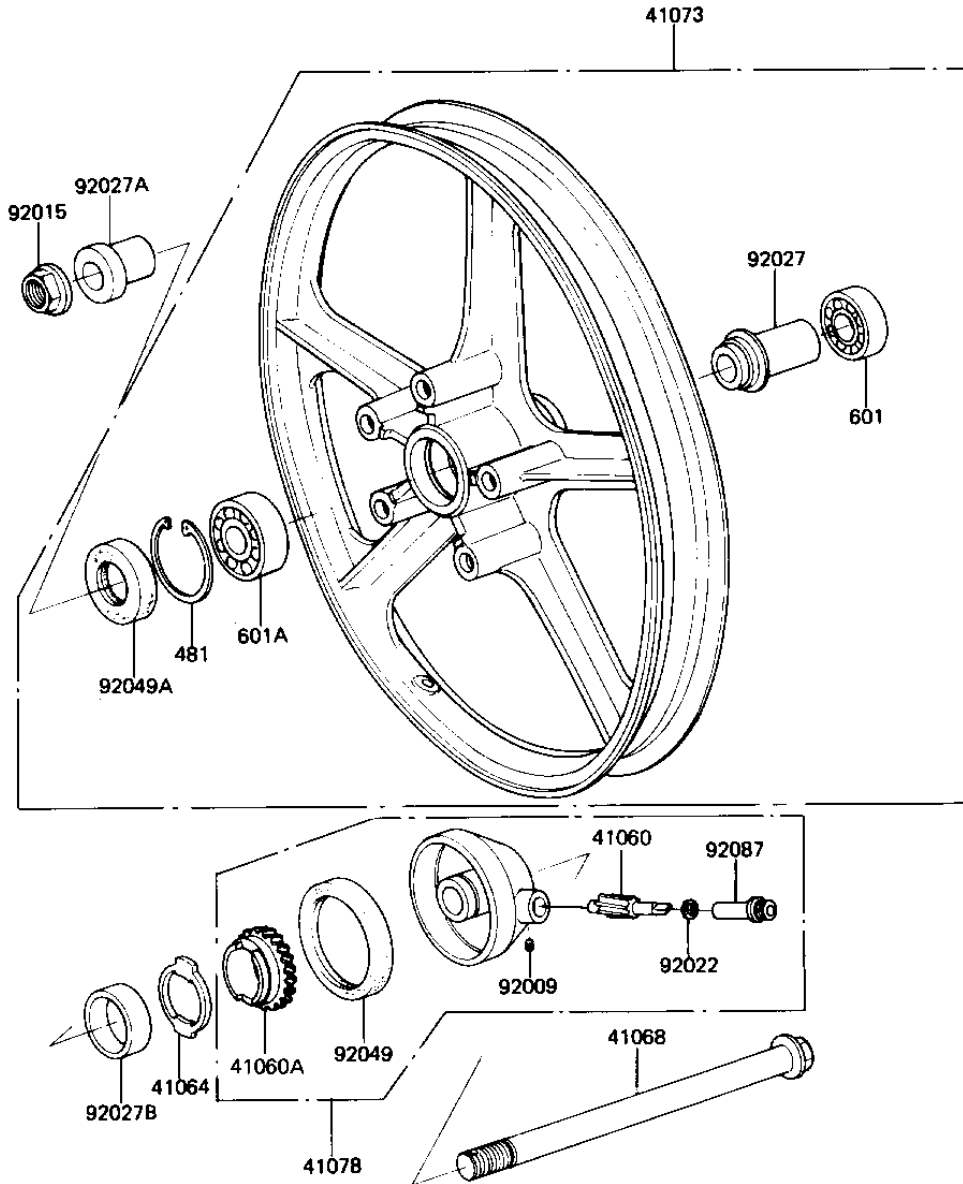

1982 AR80-A1 PARTS DIAGRAM

FRONT WHEEL/HUB

F2230-0021

1982 AR80-A1 PARTS LIST

FRONT WHEEL/HUB

ITEM NAME	PART NUMBER	QUANTITY
GEAR-METER SCREW (Ref # 41060)	41060-1037	1
GEAR-METER SCREW (Ref # 41060A)	41060-1042	1
RECEIVER-SPEEDOMETER (Ref # 41064)	41064-1010	1
AXLE,FR,L=197 (Ref # 41068)	41068-1092	1
WHEEL-ASSY,FR,SOLID (Ref # 41073)	41073-1175-H9	1
CASE-ASSY-METER GEAR (Ref # 41078)	41078-1022	1
SCREW,METER SCREW (Ref # 92009)	92009-1117	1
NUT-12MM (Ref # 92015)	92015-1156	1
WASHER,METER SCREW (Ref # 92022)	92022-1257	2
COLLAR,L=43 (Ref # 92027)	41039-034	1
COLLAR,L=29 (Ref # 92027A)	92027-1001	1
COLLAR,METER SCREW (Ref # 92027B)	92027-1439	1
SEAL-OIL,METER SCREW (Ref # 92049)	92049-1073	1
OIL SEAL,FR BK DRUM (Ref # 92049A)	92050-059	1
BUSHING-METER GEAR (Ref # 92087)	92087-1004	1
CIRCLIP.37MM (Ref # 481)	481J3700	1
BEARING BALL #6201 (Ref # 601)	601B6201	1
BEARING BALL #6301 (Ref # 601A)	601B6301	1