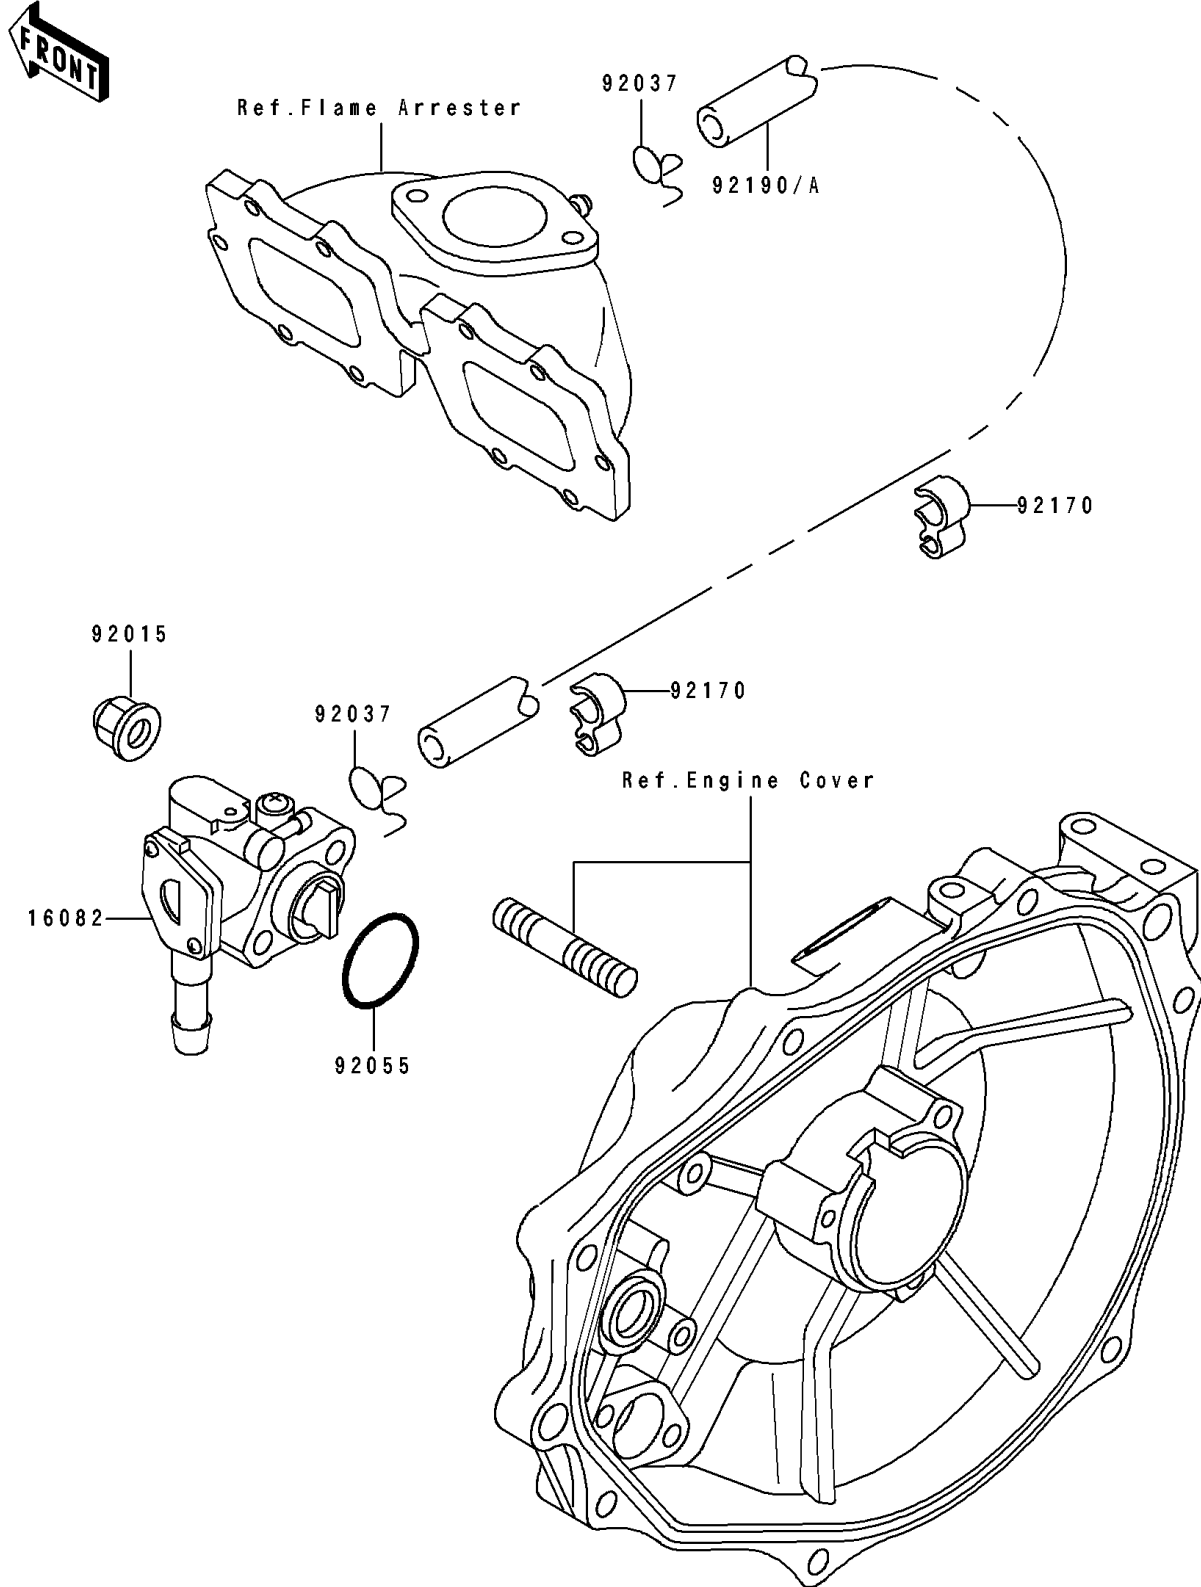

1995 750 SS PARTS DIAGRAM

Oil Pump

E1710

1995 750 SS PARTS LIST

Oil Pump

ITEM NAME	PART NUMBER	QUANTITY
PUMP-ASSY-OIL (Ref # 16082)	16082-3710	1
NUT,CAP,6MM (Ref # 92015)	92015-1385	2
CLAMP (Ref # 92037)	92037-3722	2
RING-O,19.5X1.5 (Ref # 92055)	92055-055	1
CLAMP,HOSE (Ref # 92170)	92170-3732	1
TUBE,3X6X470 (Ref # 92190A)	92190-3909	1