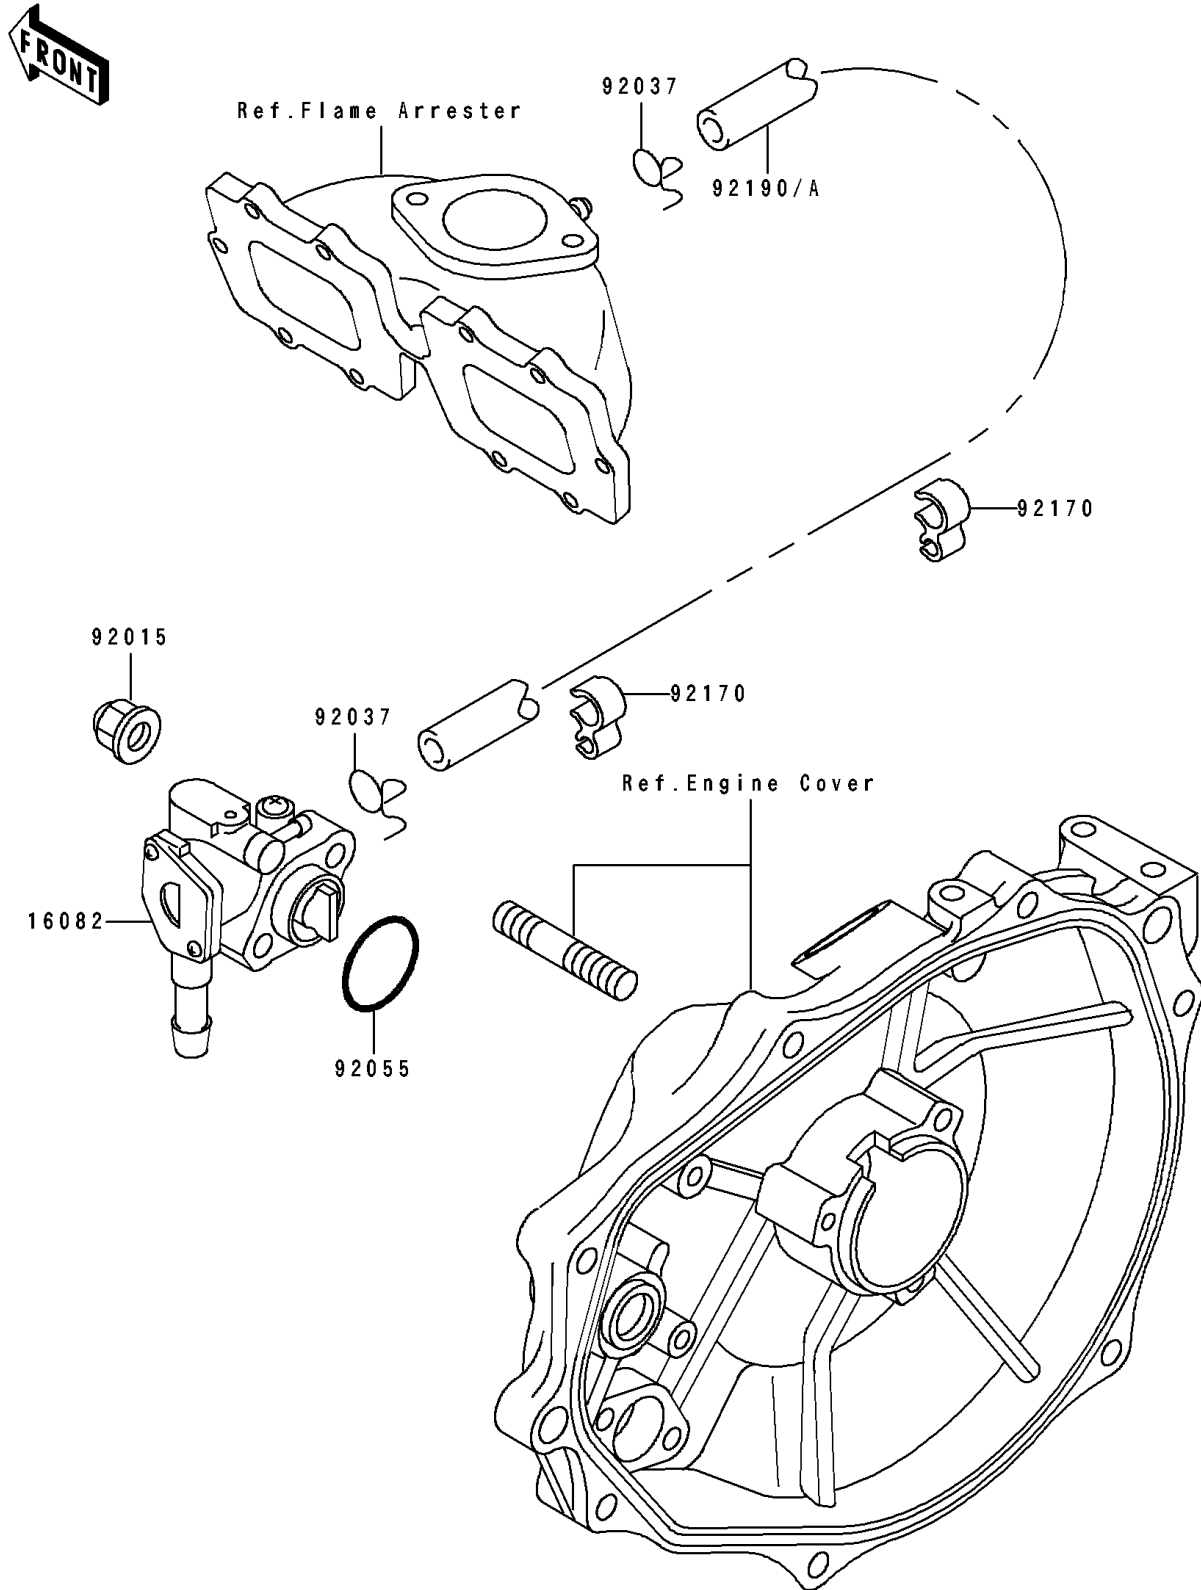

## 1992 750 SS PARTS DIAGRAM

Oil Pump

E1710

## 1992 750 SS PARTS LIST

Oil Pump

ITEM NAME	PART NUMBER	QUANTITY
PUMP-ASSY-OIL (Ref # 16082)	16082-3710	1
NUT,CAP,6MM (Ref # 92015)	92015-1385	1
CLAMP (Ref # 92037)	92037-3722	1
RING-O,19.5X1.5 (Ref # 92055)	92055-055	1
CLAMP,HOSE (Ref # 92170)	92170-3732	1
TUBE,3X6X545 (Ref # 92190)	92190-3907	1