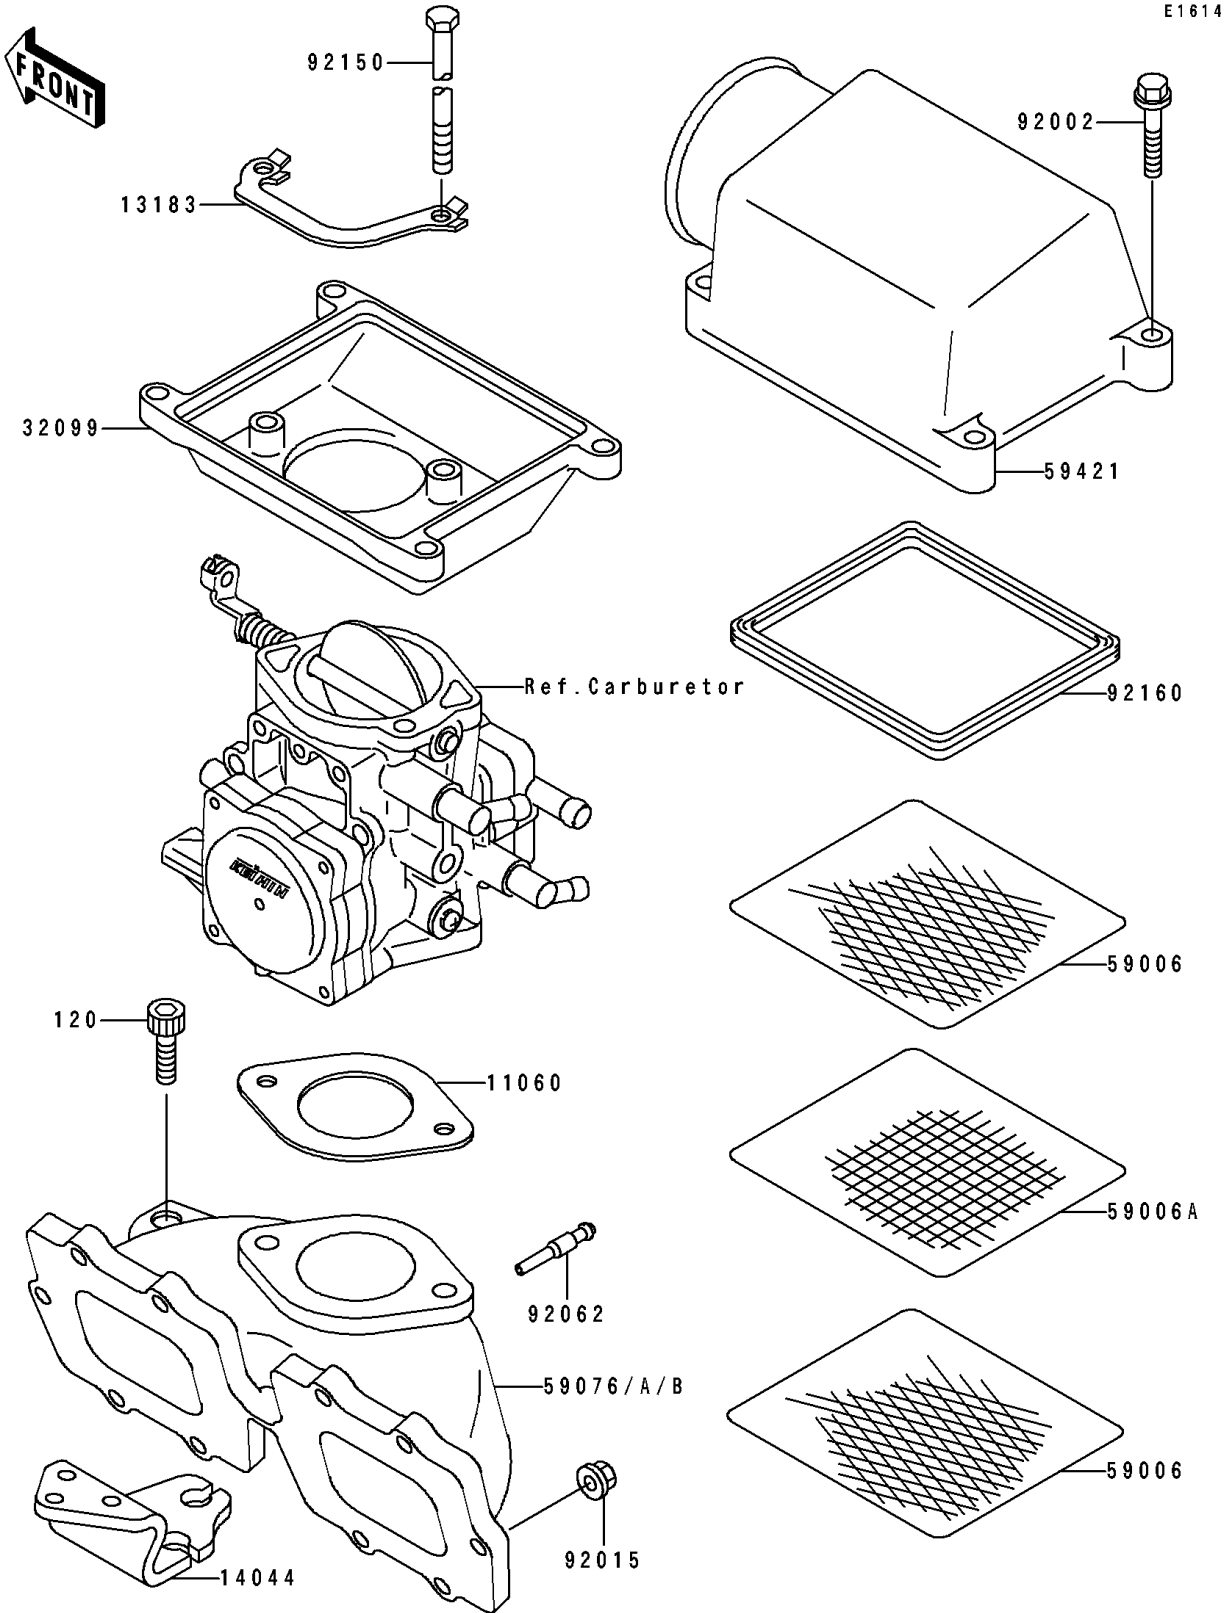

1992 750 SS PARTS DIAGRAM

Flame Arrester

1992 750 SS PARTS LIST

Flame Arrester

ITEM NAME	PART NUMBER	QUANTITY
GASKET,CARBURETOR (Ref # 11060)	11060-3716	1
PLATE (Ref # 13183)	13183-3726	1
CASE,FLAME ARRESTER (Ref # 32099)	32099-3748	1
ARRESTER-FLAME (Ref # 59006)	59006-3707	1
ARRESTER-FLAME (Ref # 59006A)	59006-3708	1
MANIFOLD-INTAKE (Ref # 59076)	59076-3712	1
COVER-INTAKE (Ref # 59421)	59421-3722	1
BOLT,6X30 (Ref # 92002)	92002-3726	1
NUT,6MM (Ref # 92015)	92015-3767	1
NOZZLE (Ref # 92062)	92062-3703	1
BOLT,6X125 (Ref # 92150)	92150-3784	1
DAMPER (Ref # 92160)	92160-3704	1