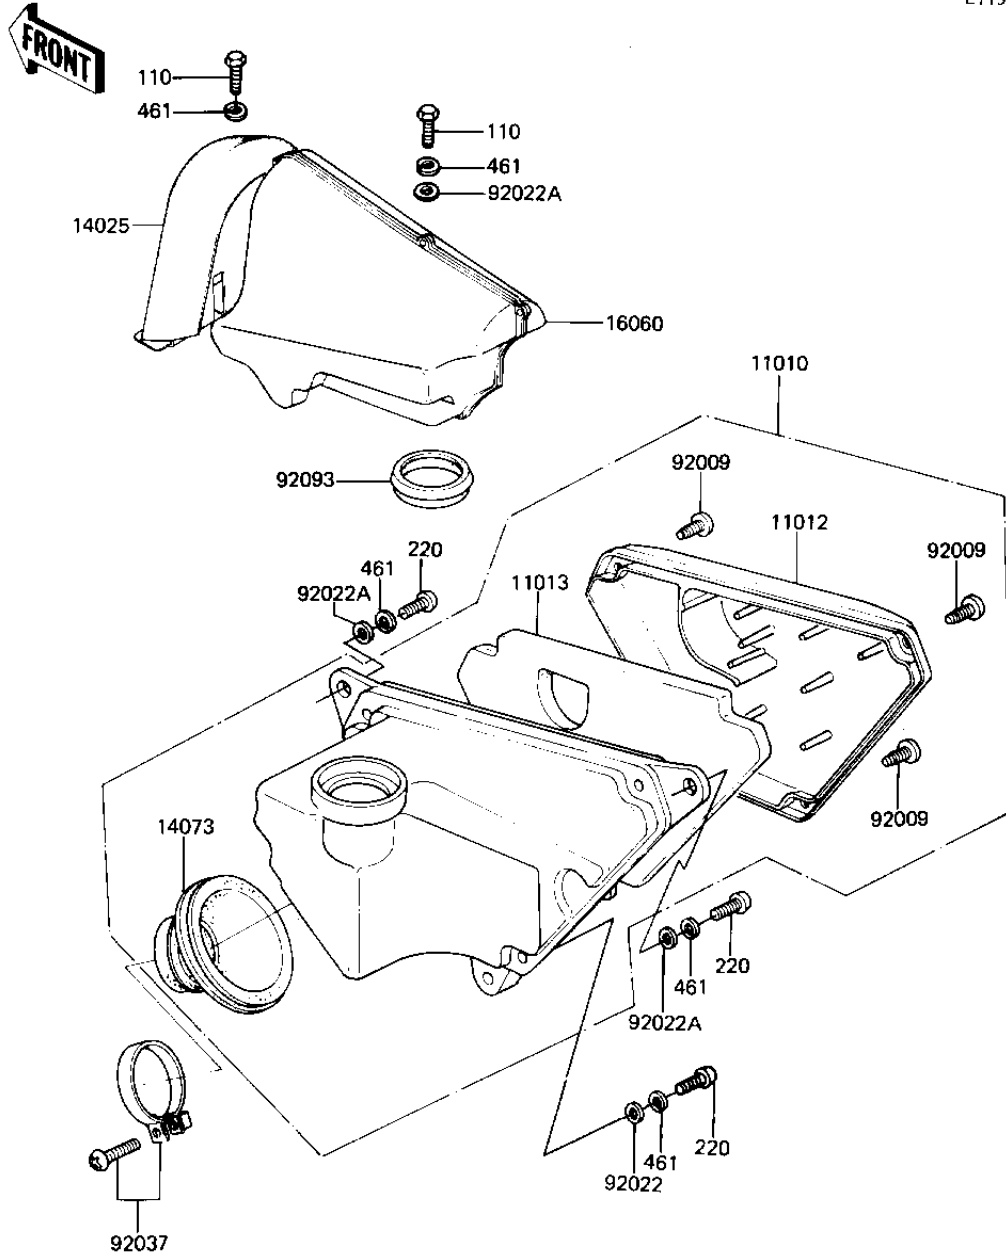

1982 AR80-A1 PARTS DIAGRAM

AIR CLEANER

E1130-0088

1982 AR80-A1 PARTS LIST

AIR CLEANER

ITEM NAME	PART NUMBER	QUANTITY
FILTER-ASSY-AIR (Ref # 11010)	11010-1146	1
CAP,AIR FILTER (Ref # 11012)	11012-1255	1
ELEMENT,AIR CLNR (Ref # 11013)	11013-1038	1
COVER,INTAKE PIPE (Ref # 14025)	14025-1504	1
DUCT,AIR FILTER (Ref # 14073)	14073-1081	1
PIPE-INTAKE,SILENCER" (Ref # 16060)	16060-1006	1
SCREW,TAPPING (Ref # 92009)	92009-1113	3
WASHER,SPLINE (Ref # 92022)	92022-1113	3
WASHER 6.5X20X1.6T (Ref # 92022A)	92022-125	3
CLAMP,CARBURETOR,40MM (Ref # 92037)	92037-1129	1
SEAL,AIR FILTER SILEN (Ref # 92093)	92093-1050	1
BOLT-UPSET,6X16 (Ref # 110)	112G0616	2
SCREW PAN HEAD 6X16 (Ref # 220)	220B0616	3
WASHER SPRING 6MM (Ref # 461)	461F0600	5