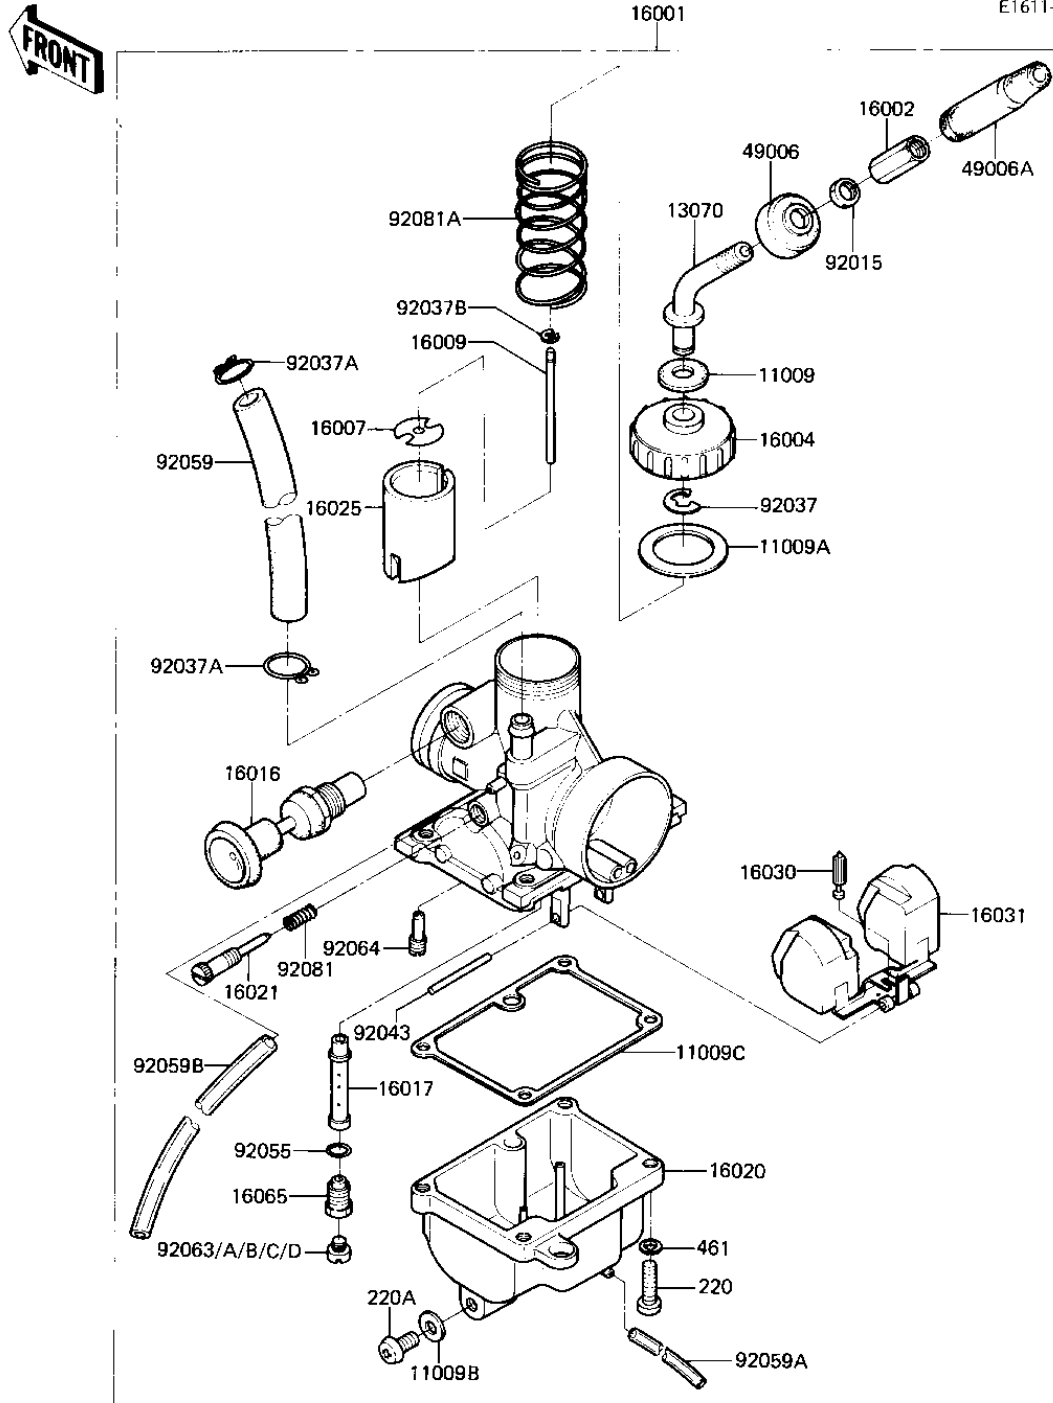

# 1982 AR80-A1 PARTS DIAGRAM

CARBURETOR 1/2

E1611-0085

## CARBURETOR 1/2

| ITEM NAME                            | PART NUMBER | QUANTITY |
|--------------------------------------|-------------|----------|
| JET-MAIN,#A60R (Ref # 92063)         | 92063-1124  | 1        |
| JET-MAIN,#A62.5R (Ref # 92063A)      | 92063-1125  | 1        |
| JET-MAIN,#A65R (Ref # 92063B)        | 92063-1126  | 1        |
| JET-MAIN,#A57.5R (Ref # 92063C)      | 92063-1127  | 1        |
| JET-MAIN,#A67.5R (Ref # 92063D)      | 92063-1128  | 1        |
| JET-PILOT,#A25 (Ref # 92064)         | 92064-1059  | 1        |
| SPRING,AIR SCREW (Ref # 92081)       | 92081-1153  | 1        |
| SPRING,THROTTLE VALVE (Ref # 92081A) | 92081-1490  | 1        |
| SCREW PAN HEAD 4X16 (Ref # 220)      | 220B0416    | 4        |
| SCREW PAN HEAD 5X8 (Ref # 220A)      | 220B0508    | 1        |
| WASHER SPRING 4MM (Ref # 461)        | 461F0400    | 4        |