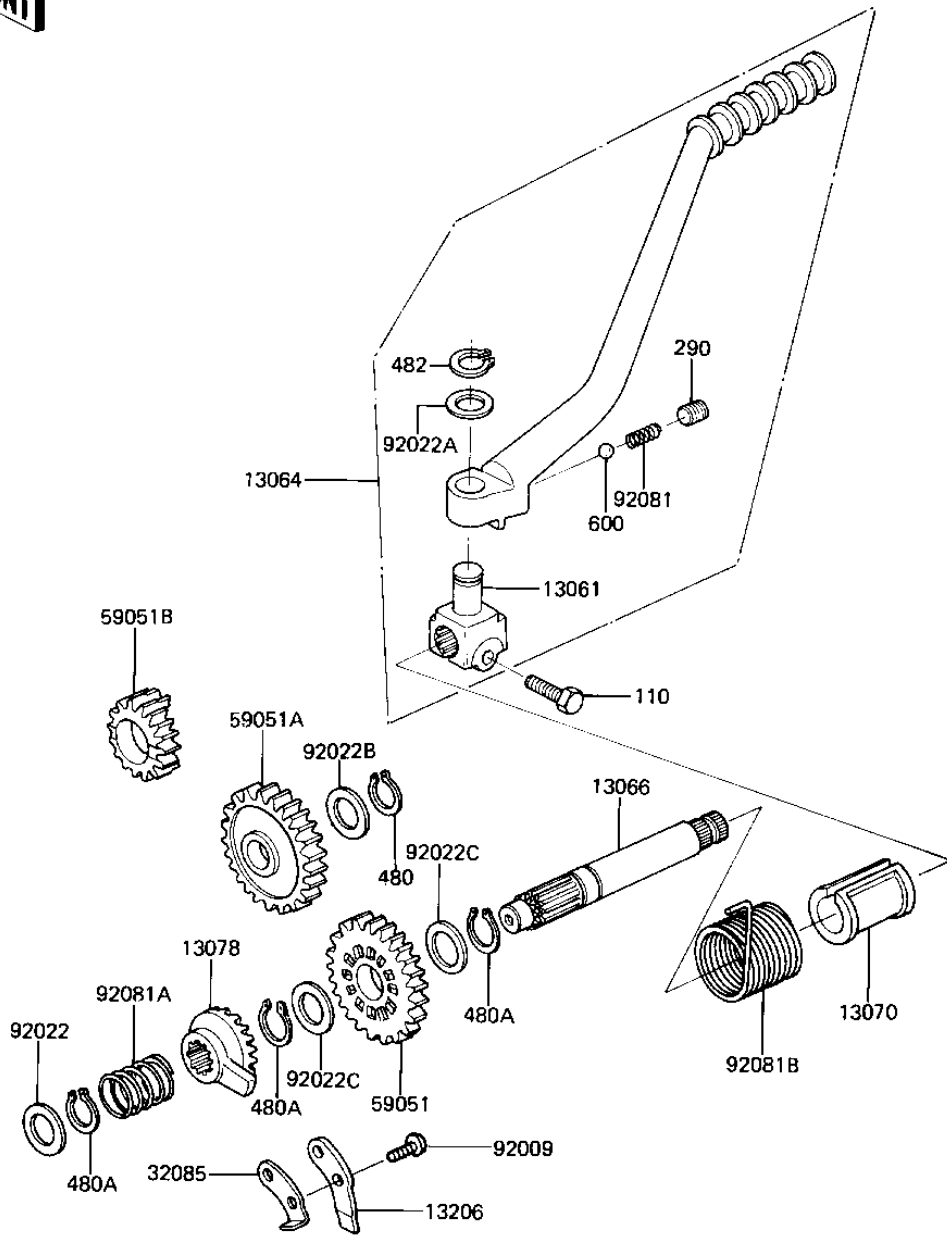

1982 AR80-A1 PARTS DIAGRAM

KICKSTARTER MECHANISM

E1340-0007

1982 AR80-A1 PARTS LIST

KICKSTARTER MECHANISM

ITEM NAME	PART NUMBER	QUANTITY
BOSS,KICK LEVER (Ref # 13061)	13061-1049	1
LEVER-ASSY-KICK,PEDAL (Ref # 13064)	13064-1167	1
SHAFT-KICK (Ref # 13066)	13066-1016	1
GUIDE,KICK SHAFT (Ref # 13070)	13070-1035	1
RATCHET (Ref # 13078)	13078-1001	1
GUIDE,KICK (Ref # 13206)	13206-1002	1
STOPPER,KICK (Ref # 32085)	32085-1027	1
GEAR-SPUR,KICK SHAFT (Ref # 59051)	59051-1029	1
GEAR-SPUR (Ref # 59051A)	59051-1204	1
GEAR-SPUR,22T (Ref # 59051B)	59051-1031	1
SCREW,TAPPING (Ref # 92009)	92009-1104	2
WASHER,13.2X20X0.5 (Ref # 92022)	92022-1224	1
WASHER,12.2X20X1.6 (Ref # 92022A)	92022-1236	1
WASHER,PLAIN (Ref # 92022B)	92022-269	1
WASHER,PLAIN (Ref # 92022C)	92022-315	2
SPRING KICK PEDAL (Ref # 92081)	92081-020	1
SPRING,RATCHET (Ref # 92081A)	92081-122	1
SPRING,KICK STARTER (Ref # 92081B)	92081-1276	1
BOLT-UPSET,6X20 (Ref # 110)	112G0620	1
SCREW,8X8 (Ref # 290)	290Q0808	1
CIRCLIP 12MM (Ref # 480)	480J1200	1
CIRCLIP 16MM (Ref # 480A)	480J1600	3
CIRCRIP-TYPE-E (Ref # 482)	482K8000	1
BALL STEEL 1/4' (Ref # 600)	600A0800	1