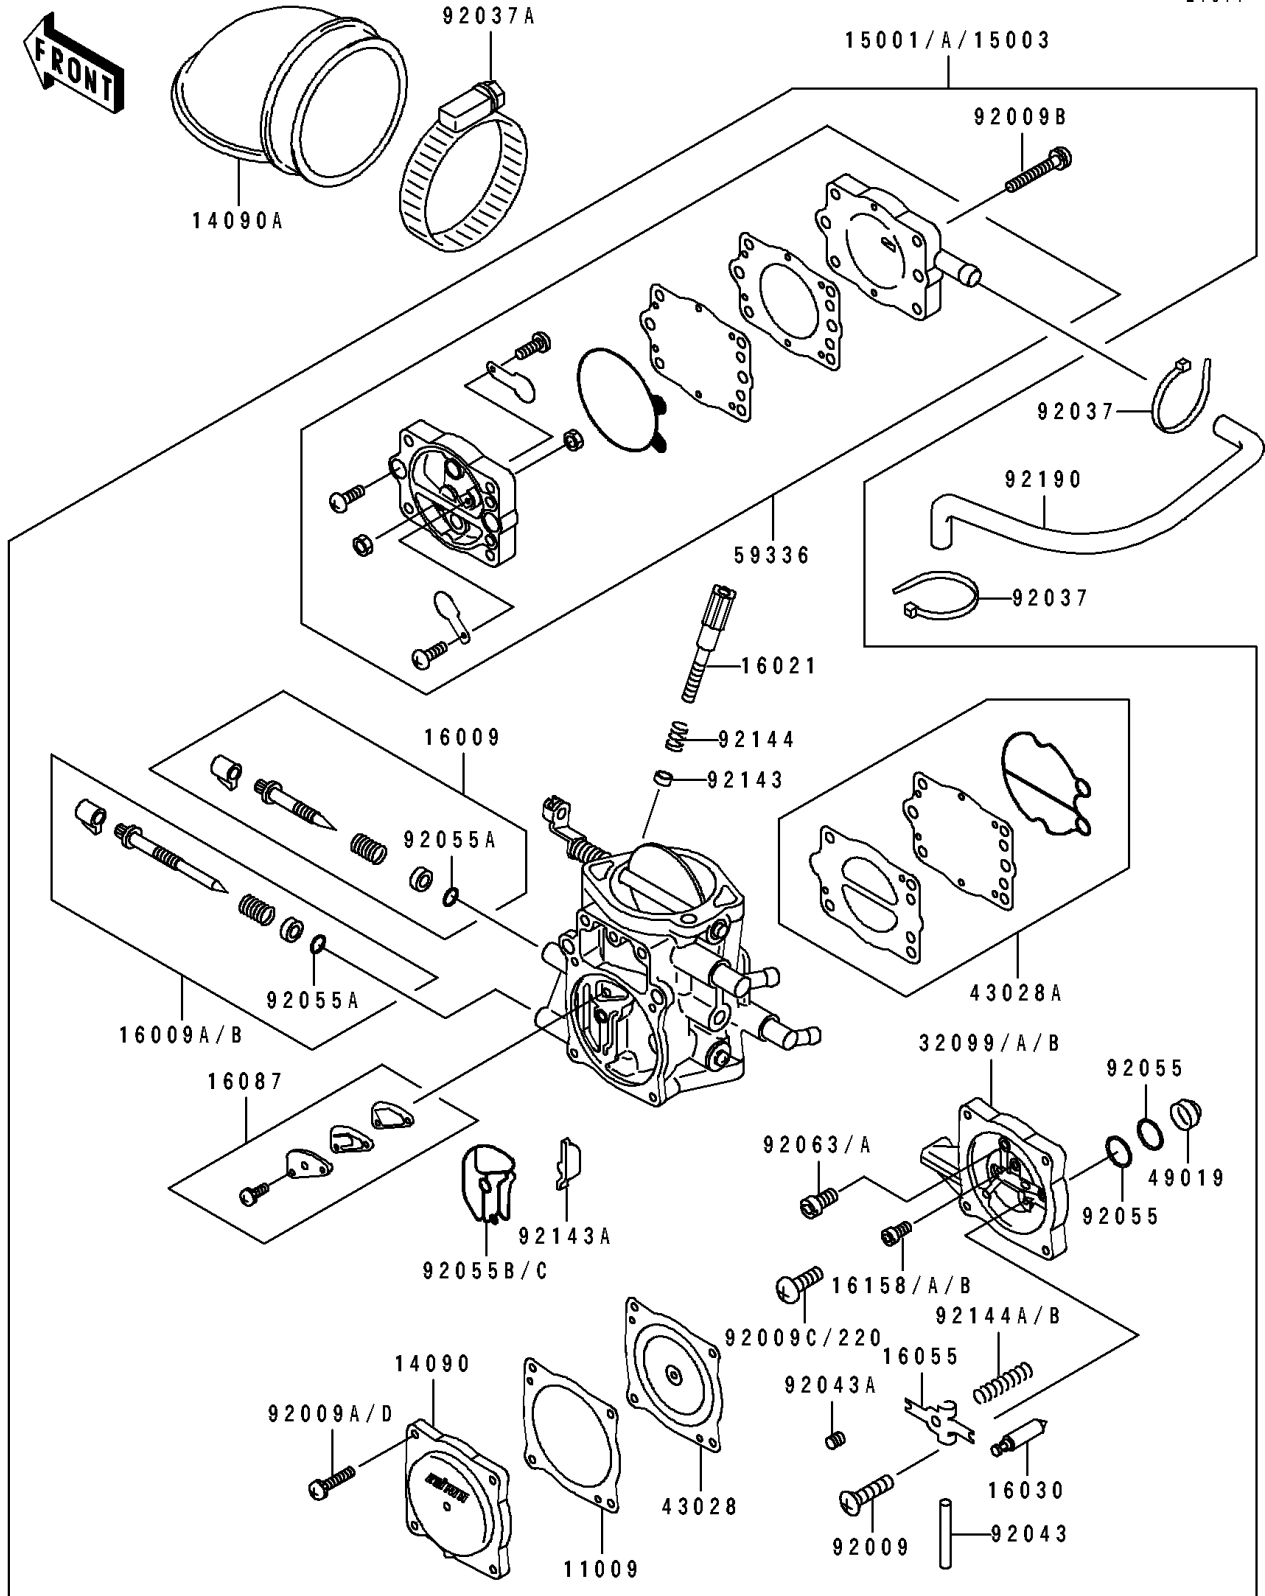

1994 750 SS PARTS DIAGRAM

Carburetor

E1611

1994 750 SS PARTS LIST

Carburetor

ITEM NAME	PART NUMBER	QUANTITY
GASKET,DIAPHRAGM (Ref # 11009)	11009-3730	1
COVER,DIAPHRAGM (Ref # 14090)	14090-3702	1
CARBURETOR-ASSY (Ref # 15001A)	15001-3771	1
NEEDLE-JET,MAIN (Ref # 16009)	16009-3711	1
NEEDLE-JET,SLOW (Ref # 16009A)	16009-3712	1
SCREW-THROTTLE STOP (Ref # 16021)	16021-3702	1
VALVE-FLOAT (Ref # 16030)	16030-3701	1
ARM-FLOAT (Ref # 16055)	16055-3701	1
VALVE-CHECK (Ref # 16087)	16087-3703	1
JET-SLOW,#80 (Ref # 16158B)	16158-3713	1
CASE (Ref # 32099A)	32099-3773	1
DIAPHRAGM,CARBURETOR (Ref # 43028)	43028-3704	1
DIAPHRAGM,PUMP (Ref # 43028A)	43028-3706	1
FILTER-FUEL,STRAINER (Ref # 49019)	49019-3707	1
CASE-PUMP (Ref # 59336)	59336-3710	1
SCREW,3X6 (Ref # 92009)	92009-3712	1
SCREW,4X18 (Ref # 92009A)	92009-3782	4
SCREW,5X28 (Ref # 92009B)	92009-3783	4
SCREW (Ref # 92009C)	92009-3804	1
CLAMP (Ref # 92037)	92037-1173	2
PIN,FLOAT (Ref # 92043)	92043-1209	1
PIN,THROTTLE STOP SCREW (Ref # 92043A)	92043-3712	1
RING-O (Ref # 92055)	92055-1246	2
RING-O,ADJUST SCREW (Ref # 92055A)	92055-3713	2
RING-O (Ref # 92055C)	92055-3735	1
JET-MAIN,#155 (Ref # 92063)	92063-3705	1
COLLAR,THROTTLE STOP SCREW (Ref # 92143)	92143-3709	1
COLLAR (Ref # 92143A)	92143-3727	1
SPRING,THROTTLE STOP SCREW (Ref # 92144)	92144-3706	1

1994 750 SS PARTS LIST

Carburetor

ITEM NAME	PART NUMBER	QUANTITY
SPRING,FLOAT ARM (Ref # 92144B)	92144-3744	1
TUBE,PULSE (Ref # 92190)	92190-3730	1