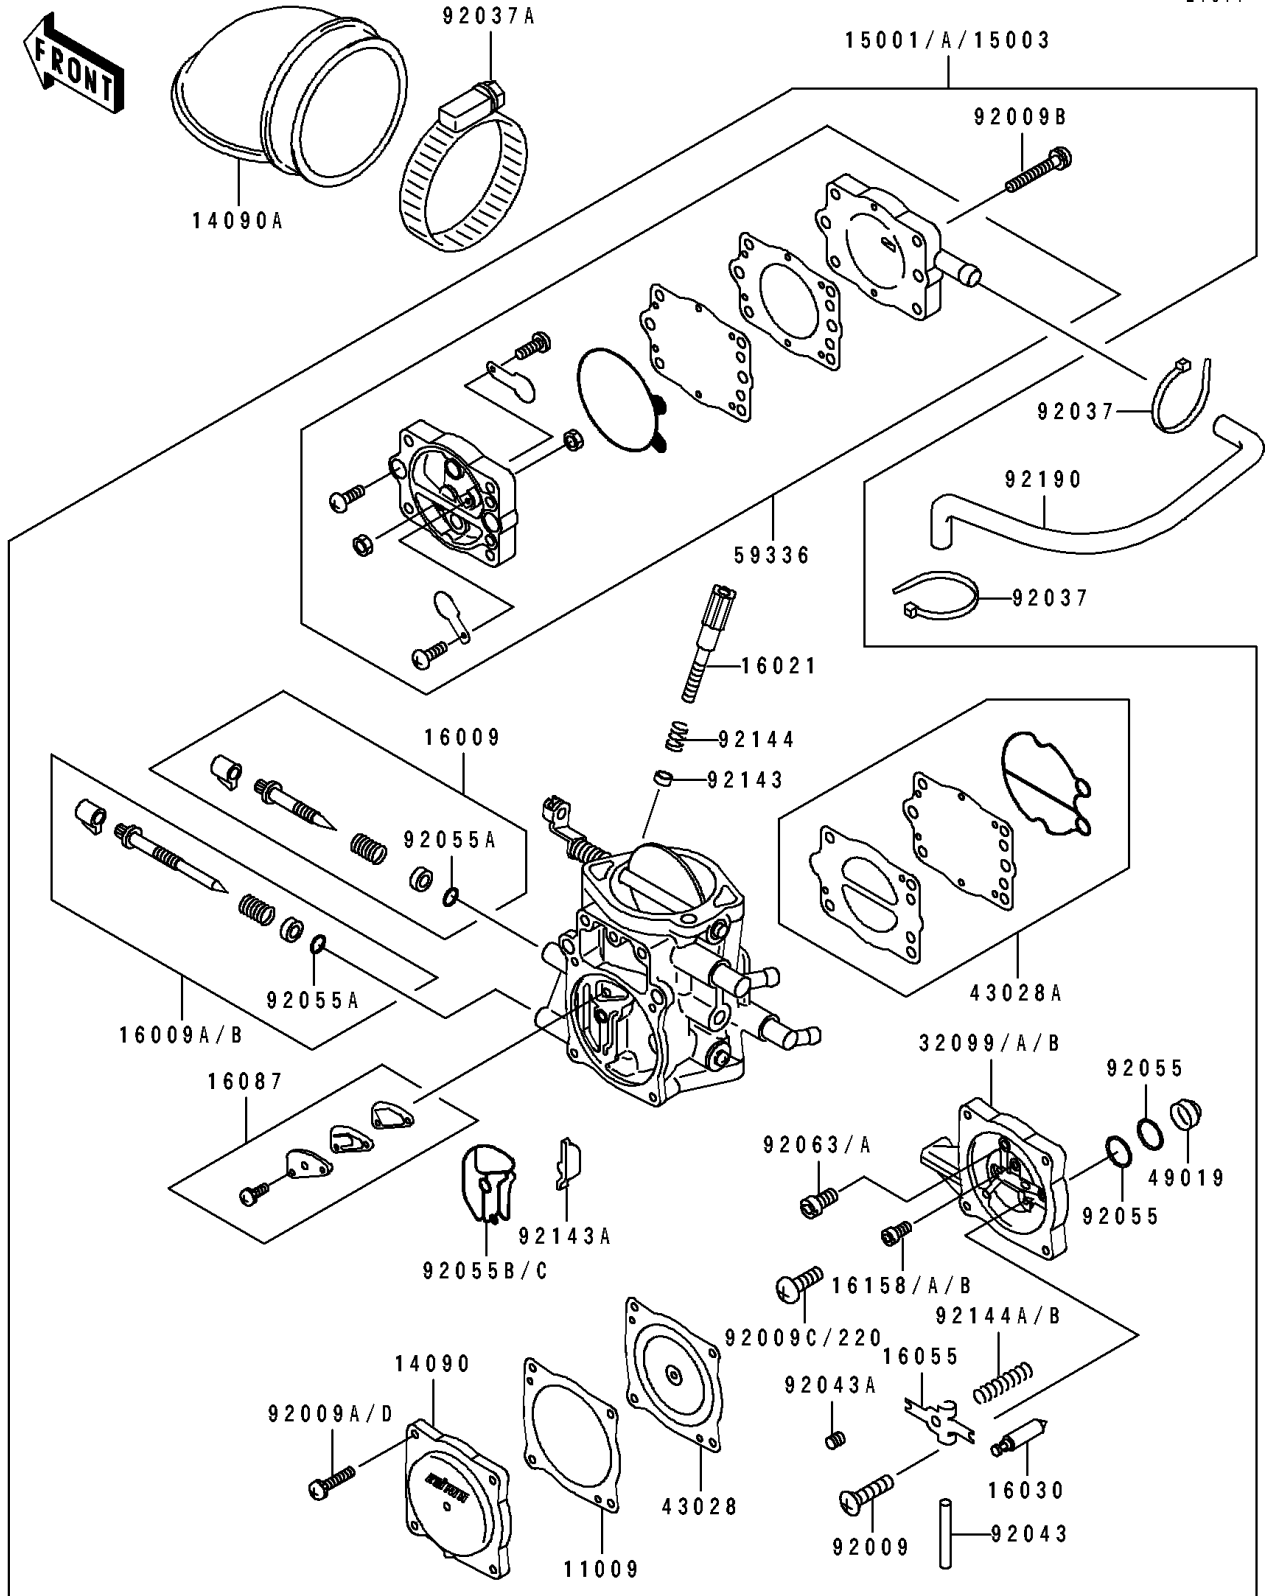

1992 750 SS PARTS DIAGRAM

Carburetor

E1611

1992 750 SS PARTS LIST

Carburetor

ITEM NAME	PART NUMBER	QUANTITY
GASKET,DIAPHRAGM (Ref # 11009)	11009-3730	1
COVER,DIAPHRAGM (Ref # 14090)	14090-3702	1
CARBURETOR-ASSY (Ref # 15001)	15001-3764	1
NEEDLE-JET,MAIN (Ref # 16009)	16009-3711	1
NEEDLE-JET,SLOW (Ref # 16009A)	16009-3712	1
SCREW-THROTTLE STOP (Ref # 16021)	16021-3702	1
VALVE-FLOAT (Ref # 16030)	16030-3701	1
ARM-FLOAT (Ref # 16055)	16055-3701	1
VALVE-CHECK (Ref # 16087)	16087-3703	1
JET-SLOW,#75 (Ref # 16158)	16158-3705	1
CASE,CARBURETOR (Ref # 32099)	32099-3754	1
DIAPHRAGM,CARBURETOR (Ref # 43028)	43028-3704	1
DIAPHRAGM,PUMP (Ref # 43028A)	43028-3706	1
FILTER-FUEL,STRAINER (Ref # 49019)	49019-3707	1
CASE-PUMP (Ref # 59336)	59336-3710	1
SCREW,3X6 (Ref # 92009)	92009-3712	1
SCREW,4X18 (Ref # 92009A)	92009-3782	1
SCREW,5X28 (Ref # 92009B)	92009-3783	1
CLAMP (Ref # 92037)	92037-1173	1
PIN,FLOAT (Ref # 92043)	92043-1209	1
PIN,THROTTLE STOP SCREW (Ref # 92043A)	92043-3712	1
RING-O (Ref # 92055)	92055-1246	1
RING-O,ADJUST SCREW (Ref # 92055A)	92055-3713	1
RING-O (Ref # 92055B)	92055-3734	1
JET-MAIN,#155 (Ref # 92063)	92063-3705	1
COLLAR,THROTTLE STOP SCREW (Ref # 92143)	92143-3709	1
COLLAR (Ref # 92143A)	92143-3727	1
SPRING,THROTTLE STOP SCREW (Ref # 92144)	92144-3706	1
SPRING,FLOAT ARM (Ref # 92144A)	92144-3733	1

1992 750 SS PARTS LIST

Carburetor

ITEM NAME	PART NUMBER	QUANTITY
TUBE,PULSE (Ref # 92190)	92190-3730	1
SCREW-PAN-CROS (Ref # 220)	220D0408	1