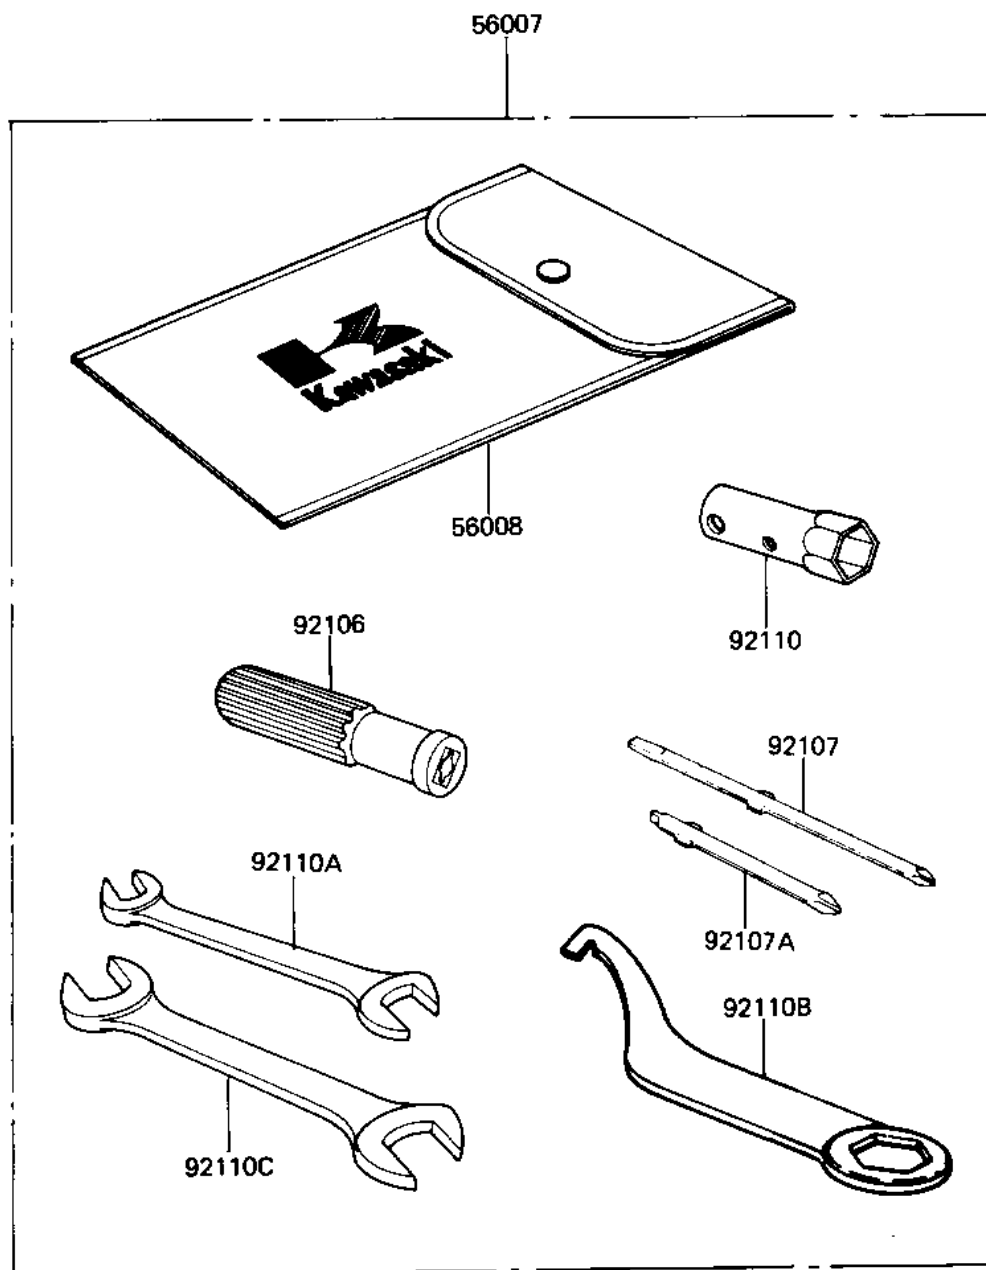

1982 AR50-A1 PARTS DIAGRAM

OWNER TOOLS

F2810-0027

1982 AR50-A1 PARTS LIST

OWNER TOOLS

ITEM NAME	PART NUMBER	QUANTITY
TOOLKIT (Ref # 56007)	56007-1141	1
BAG,TOOL (Ref # 56008)	56008-1007	1
LIQUID GASKET (Ref # 92104)	92104-002	1
GRIP,SCREW DRIVER (Ref # 92106)	92106-1001	1
TOOL-DRIVER (Ref # 92107)	92107-1052	1
SCREW DRIVER #3 PHLIP (Ref # 92107A)	92107-005	1
WRENCH,BOX,17X21 (Ref # 92110)	92110-012	1
TOOL-WRENCH,OPEN END (Ref # 92110A)	92110-1038	1
TOOL-WRENCH,HOOK&BOXE (Ref # 92110B)	92110-1040	1
TOOL-WRENCH,OPEN END, (Ref # 92110C)	92110-1153	1