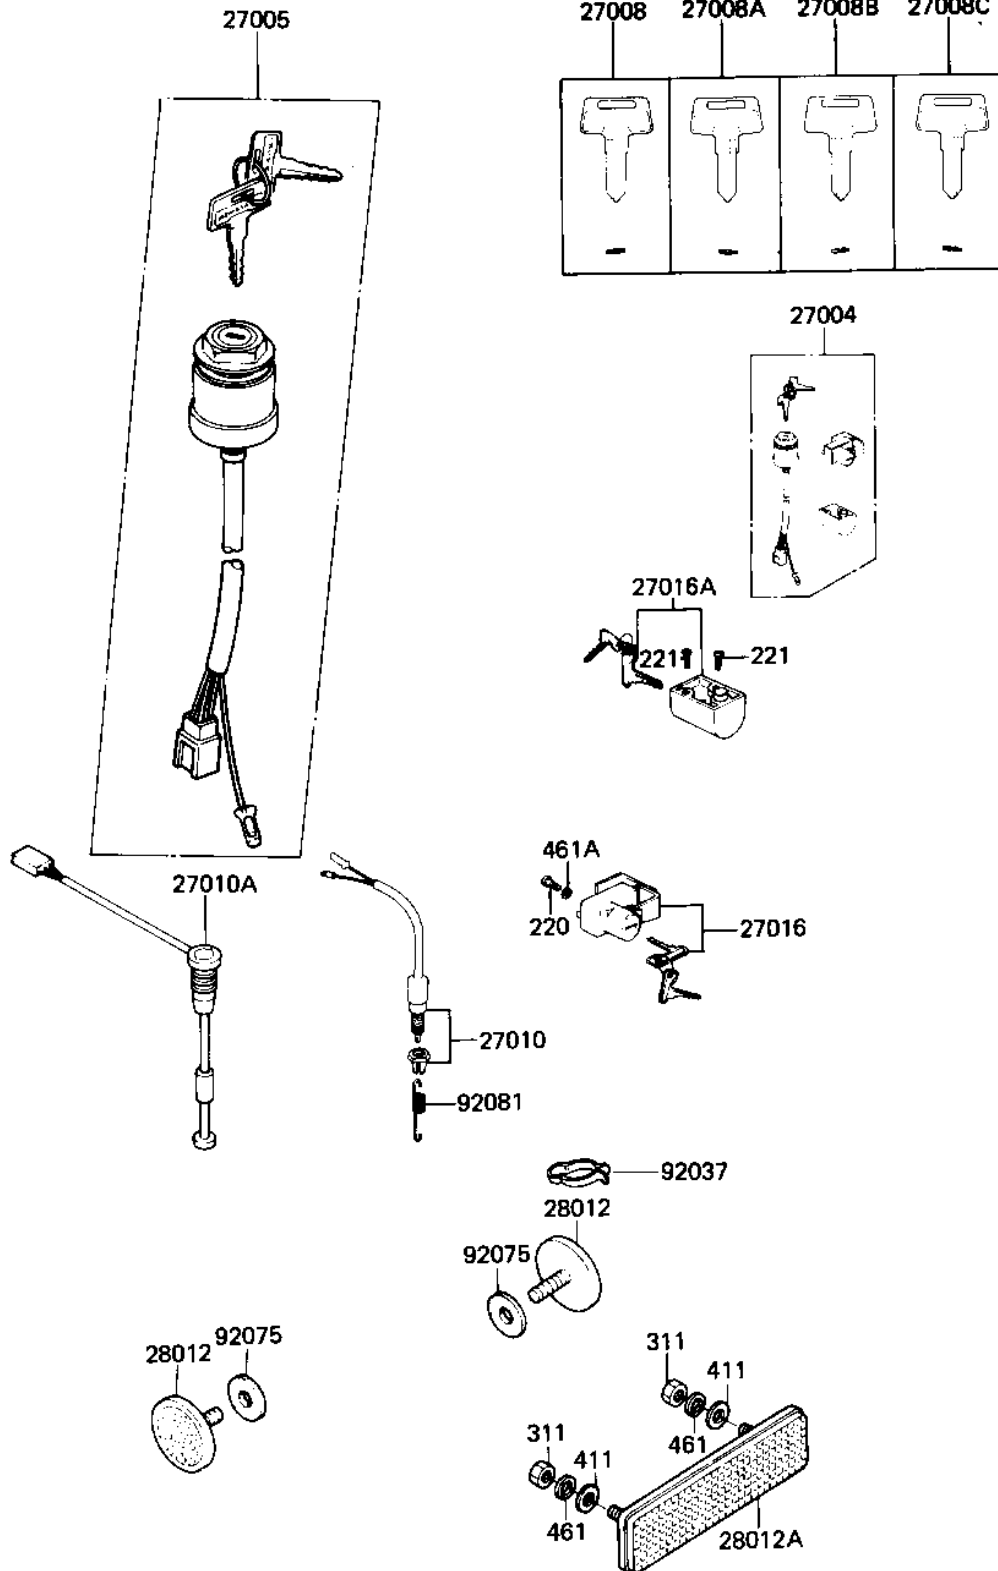

1982 AR50-A1 PARTS DIAGRAM

IGNITION SWITCH/LOCKS/REFLECTORS

F2770-0133

1982 AR50-A1 PARTS LIST

IGNITION SWITCH/LOCKS/REFLECTORS

ITEM NAME	PART NUMBER	QUANTITY
SWITCH-ASSY (Ref # 27004)	27004-5172	1
SWITCH-ASSY-IGNITION (Ref # 27005)	27005-1067	1
KEY-LOCK,BLANK (Ref # 27008)	27008-1041	1
KEY-LOCK,BLANK (Ref # 27008A)	27008-1042	1
KEY-LOCK,BLANK (Ref # 27008B)	27008-1043	1
KEY-LOCK,BLANK (Ref # 27008C)	27008-1044	1
SWITCH,BRAKE LIGHT (Ref # 27010)	27010-025	1
SWITCH,OIL LEVEL (Ref # 27010A)	27010-1049	1
LOCK-ASSY,HELMET (Ref # 27016)	27016-5040	1
LOCK-ASSY,STEERING (Ref # 27016A)	27016-5041	1
REFLECTOR,REFLEX (Ref # 28012)	28012-016	1
REFLECTOR,REAR REFLEX (Ref # 28012A)	28012-1005	1
CLAMP,CLUTCH CABLE (Ref # 92037)	92037-1086	1
DAMPER RUBBER,REFLECT (Ref # 92075)	92094-011	1
SPRING BRAKE LAMP SW (Ref # 92081)	27011-006	1
SCREW PAN HEAD 6X10 (Ref # 220)	220B0610	1
SCREW CNTSNK HD 6X10 (Ref # 221)	221B0610	1
NUT,5MM (Ref # 311)	311B0500	1
WASHER PLAIN 5MM (Ref # 411)	411B0500	1
WASHER SPRING 5MM (Ref # 461)	461F0500	1
WASHER SPRING 6MM (Ref # 461A)	461F0600	1