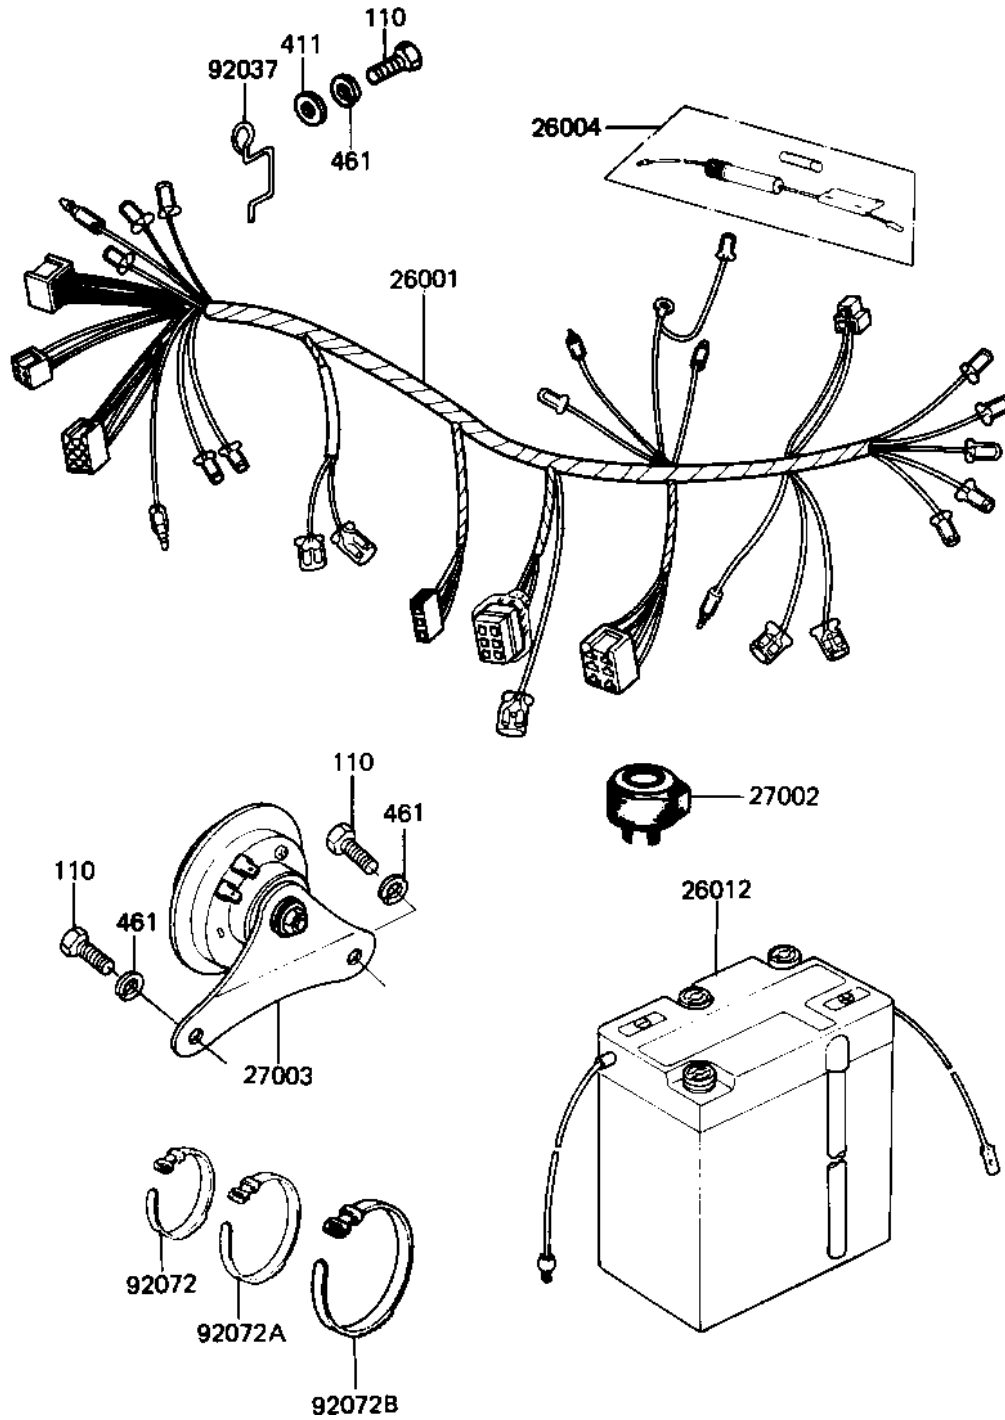

1982 AR50-A1 PARTS DIAGRAM

CHASSIS ELECTRICAL EQUIPMENT

F2760-0160

1982 AR50-A1 PARTS LIST

CHASSIS ELECTRICAL EQUIPMENT

ITEM NAME	PART NUMBER	QUANTITY
HARNESS,MAIN (Ref # 26001)	26001-1382	1
FUSE ASSY (Ref # 26004)	26004-010	1
FB BAT 6N6-1C (Ref # 26012)	26012-1047	1
RELAY-TURN SIGNAL (Ref # 27002)	27002-013	1
HORN (Ref # 27003)	27003-1031	1
CLAMP (Ref # 92037)	92037-203	1
BAND,SHORT (Ref # 92072)	92072-030	1
BAND,MIDDLE (Ref # 92072A)	92072-031	1
BAND,WIRING HARNESS (Ref # 92072B)	92072-056	1
BOLT-UPSET 6X14 (Ref # 110)	112B0614	1
WASHER PLAIN 6MM (Ref # 411)	411B0600	1
WASHER SPRING 6MM (Ref # 461)	461F0600	1