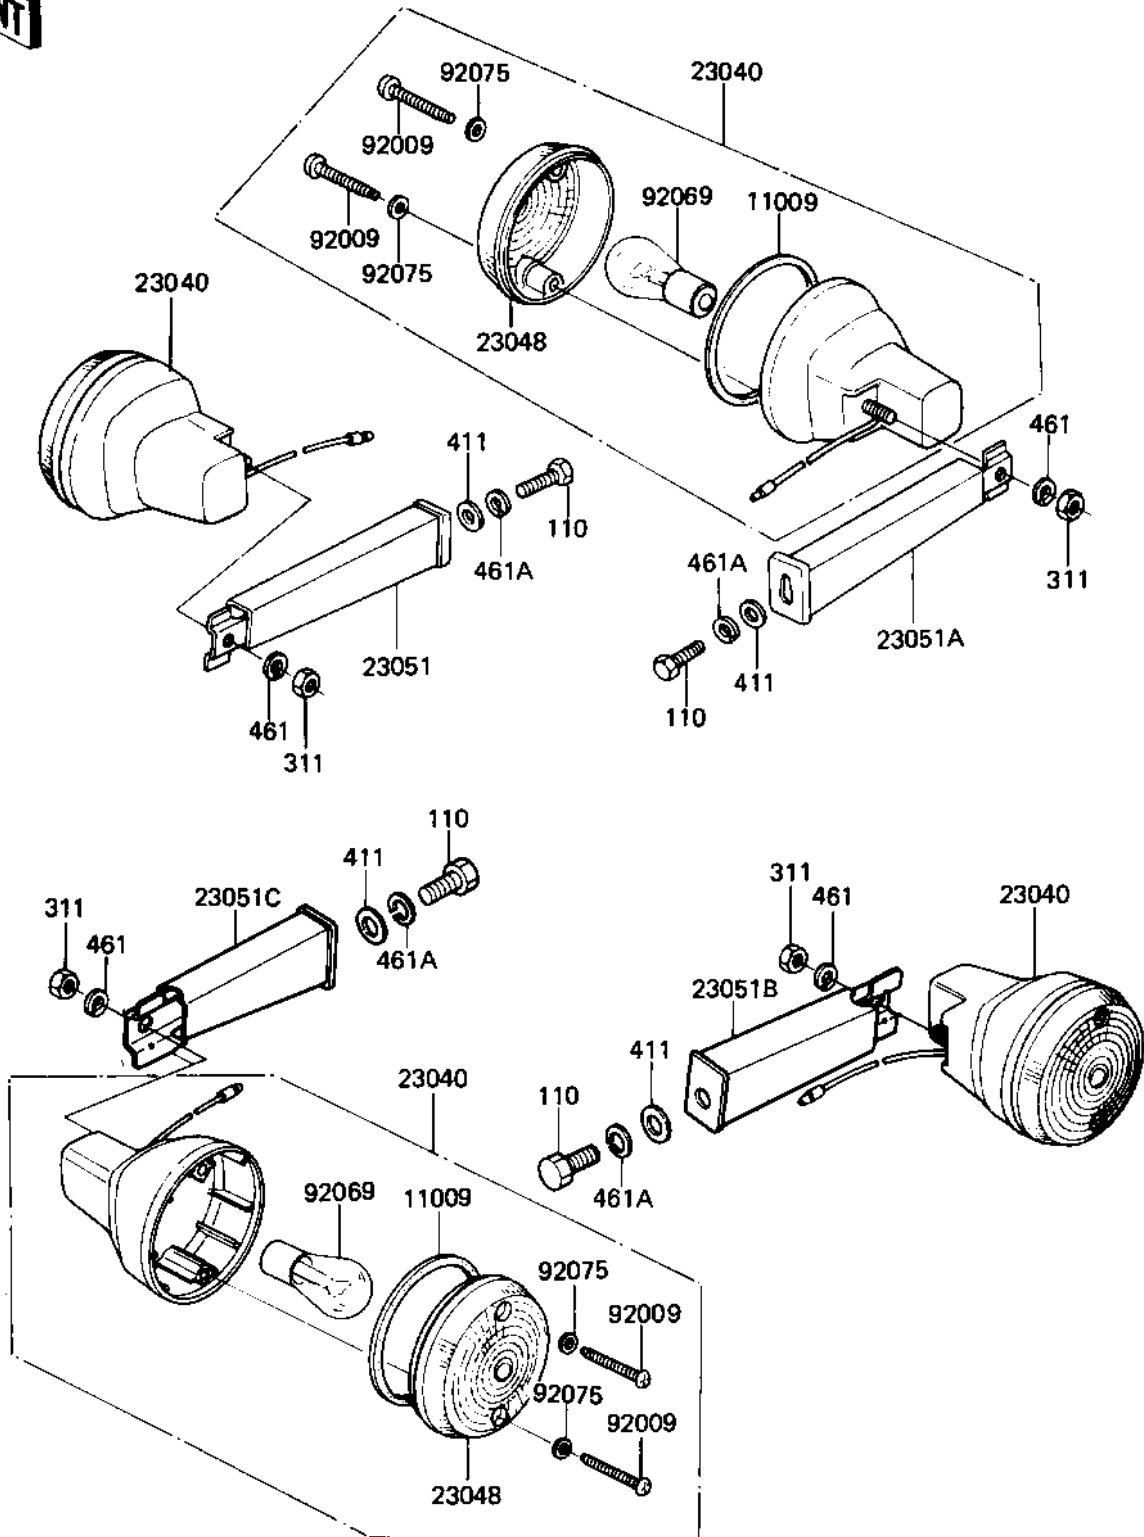

1982 AR50-A1 PARTS DIAGRAM

TURN SIGNALS

F2730-0088

1982 AR50-A1 PARTS LIST

TURN SIGNALS

ITEM NAME	PART NUMBER	QUANTITY
GASKET,SGNL LAMP LENS (Ref # 11009)	11009-1128	1
LAMP-SIGNAL (Ref # 23040)	23040-1049	1
LENS-SIGNAL LAMP (Ref # 23048)	23048-1076	1
BRACKET-SIGNAL LAMP,F (Ref # 23051)	23051-1039	1
BRACKET-SIGNAL LAMP,F (Ref # 23051A)	23051-1040	1
BRACKET-SIGNAL LAMP,L (Ref # 23051B)	23051-1044	1
BRACKET-SIGNAL LAMP,R (Ref # 23051C)	23051-1045	1
SCREW,TAPPING (Ref # 92009)	92009-1056	1
BULB,6V 21CP (Ref # 92069)	92069-056	1
WASHER-PLAIN,4MM (Ref # 92075)	23058-002	1
BOLT-UPSET,6X16 (Ref # 110)	112G0616	1
NUT,5MM (Ref # 311)	311B0500	1