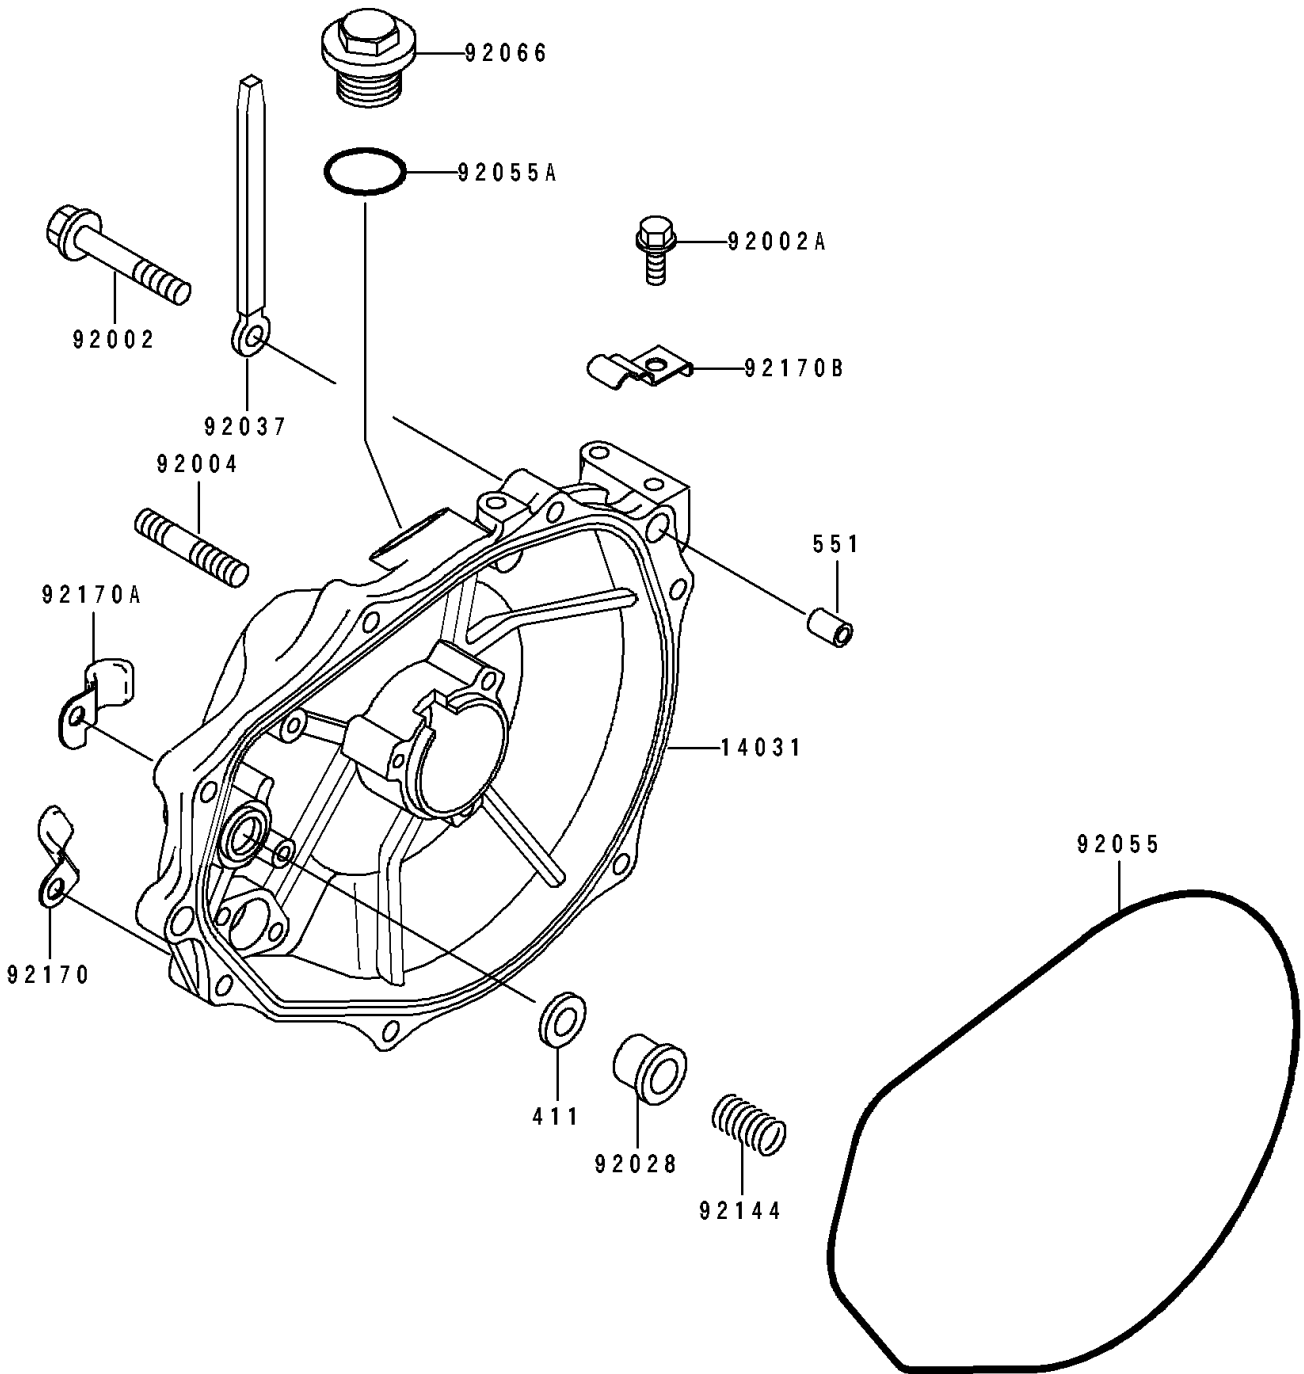

1995 750 SS PARTS DIAGRAM

Engine Cover(s)

E1431

1995 750 SS PARTS LIST

Engine Cover(s)

ITEM NAME	PART NUMBER	QUANTITY
COVER-GENERATOR (Ref # 14031)	14031-3717	1
BOLT,6X30 (Ref # 92002)	92002-3726	7
BOLT,6X12 (Ref # 92002A)	92002-3763	1
STUD (Ref # 92004)	92004-3710	2
BUSHING (Ref # 92028)	92028-3718	1
RING-O,GENERATOR COVER (Ref # 92055)	92055-3712	1
RING-O (Ref # 92055A)	92055-515	1
PLUG (Ref # 92066)	92066-3739	1
SPRING (Ref # 92144)	92144-3728	1
CLAMP (Ref # 92170)	92170-3735	1
CLAMP (Ref # 92170A)	92170-3736	1
CLAMP (Ref # 92170B)	92170-3738	1
WASHER-PLAIN,5MM (Ref # 411)	411S0500	1
PIN-DOWEL (Ref # 551)	551R0812	2