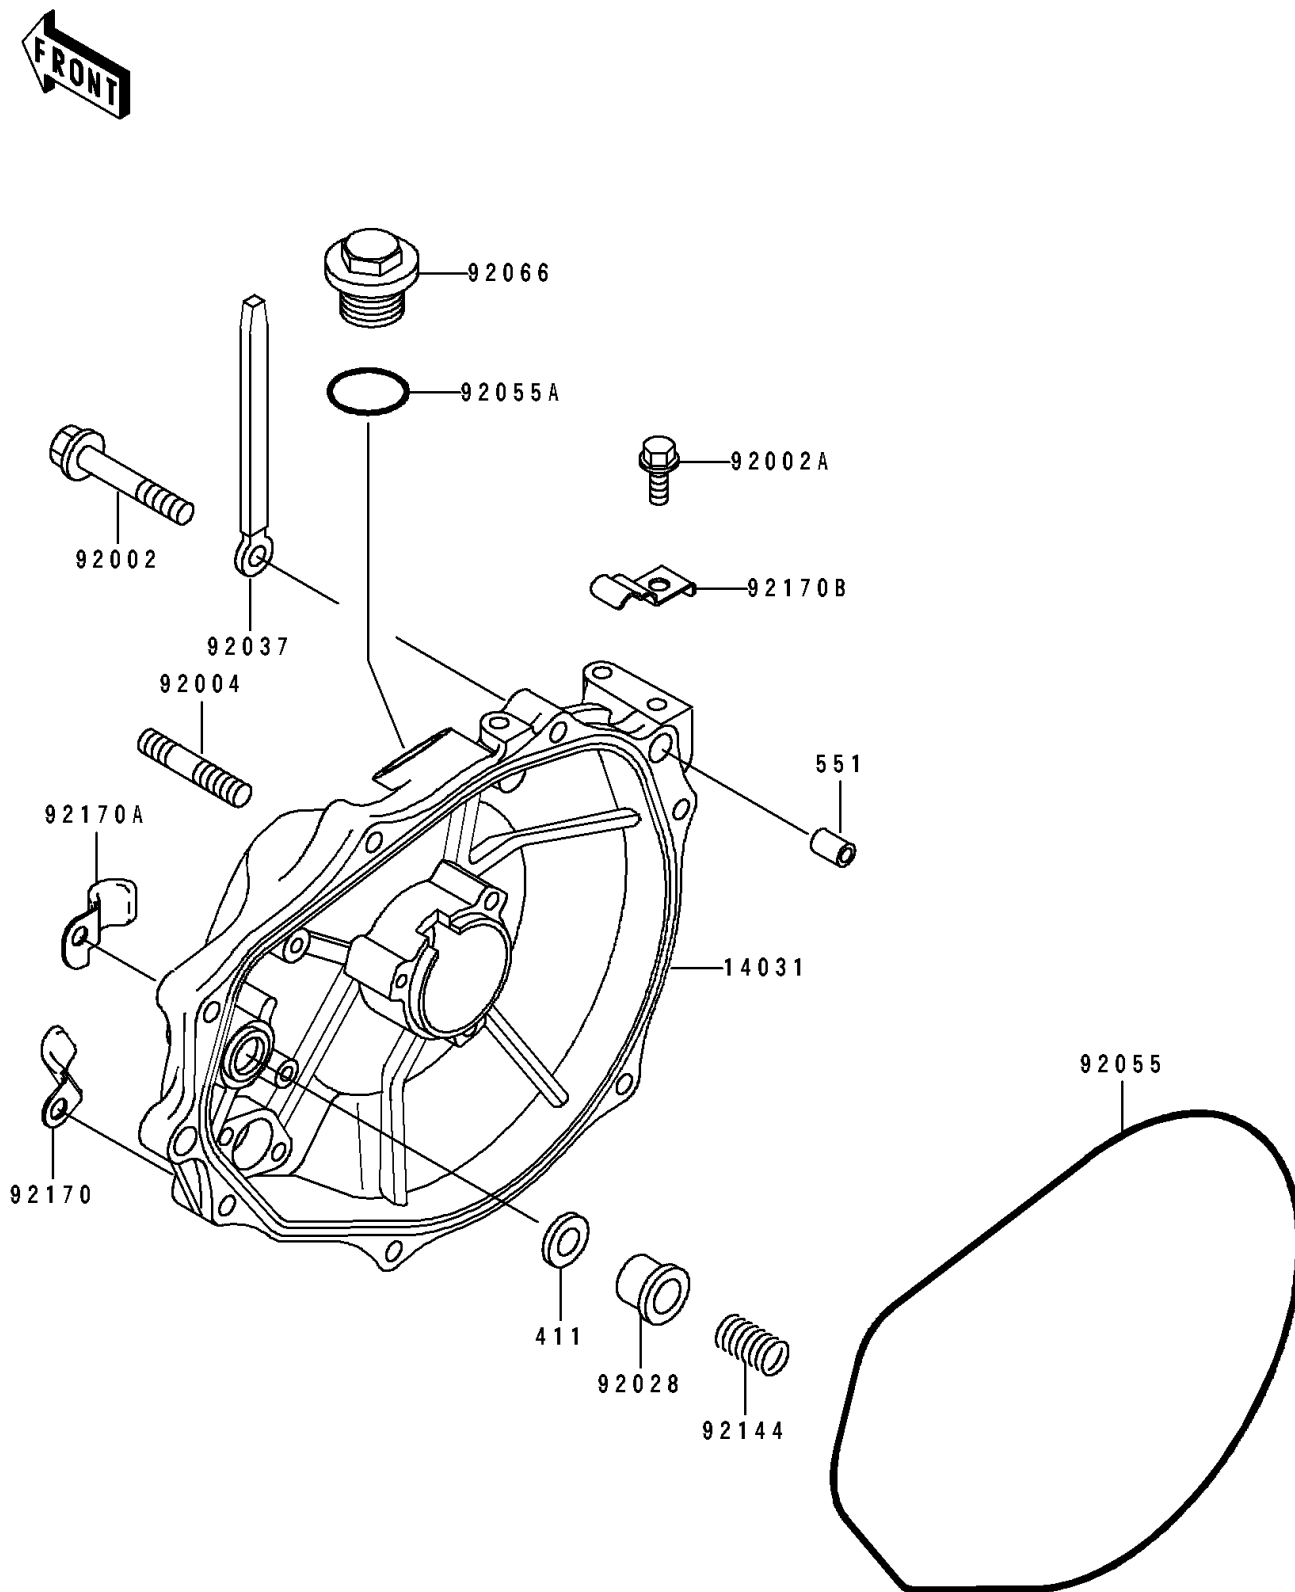

## 1992 750 SS PARTS DIAGRAM

Engine Cover(s)

E1431

## 1992 750 SS PARTS LIST

Engine Cover(s)

| ITEM NAME                            | PART NUMBER | QUANTITY |
|--------------------------------------|-------------|----------|
| COVER-GENERATOR (Ref # 14031)        | 14031-3717  | 1        |
| BOLT,6X30 (Ref # 92002)              | 92002-3726  | 1        |
| STUD (Ref # 92004)                   | 92004-3710  | 1        |
| BUSHING (Ref # 92028)                | 92028-3718  | 1        |
| CLAMP,L=100 (Ref # 92037)            | 92037-3736  | 1        |
| RING-O,GENERATOR COVER (Ref # 92055) | 92055-3712  | 1        |
| RING-O (Ref # 92055A)                | 92055-515   | 1        |
| PLUG (Ref # 92066)                   | 92066-3739  | 1        |
| SPRING (Ref # 92144)                 | 92144-3728  | 1        |
| CLAMP (Ref # 92170)                  | 92170-3735  | 1        |
| CLAMP (Ref # 92170A)                 | 92170-3736  | 1        |
| WASHER-PLAIN,5MM (Ref # 411)         | 411S0500    | 1        |
| PIN-DOWEL (Ref # 551)                | 551R0812    | 1        |