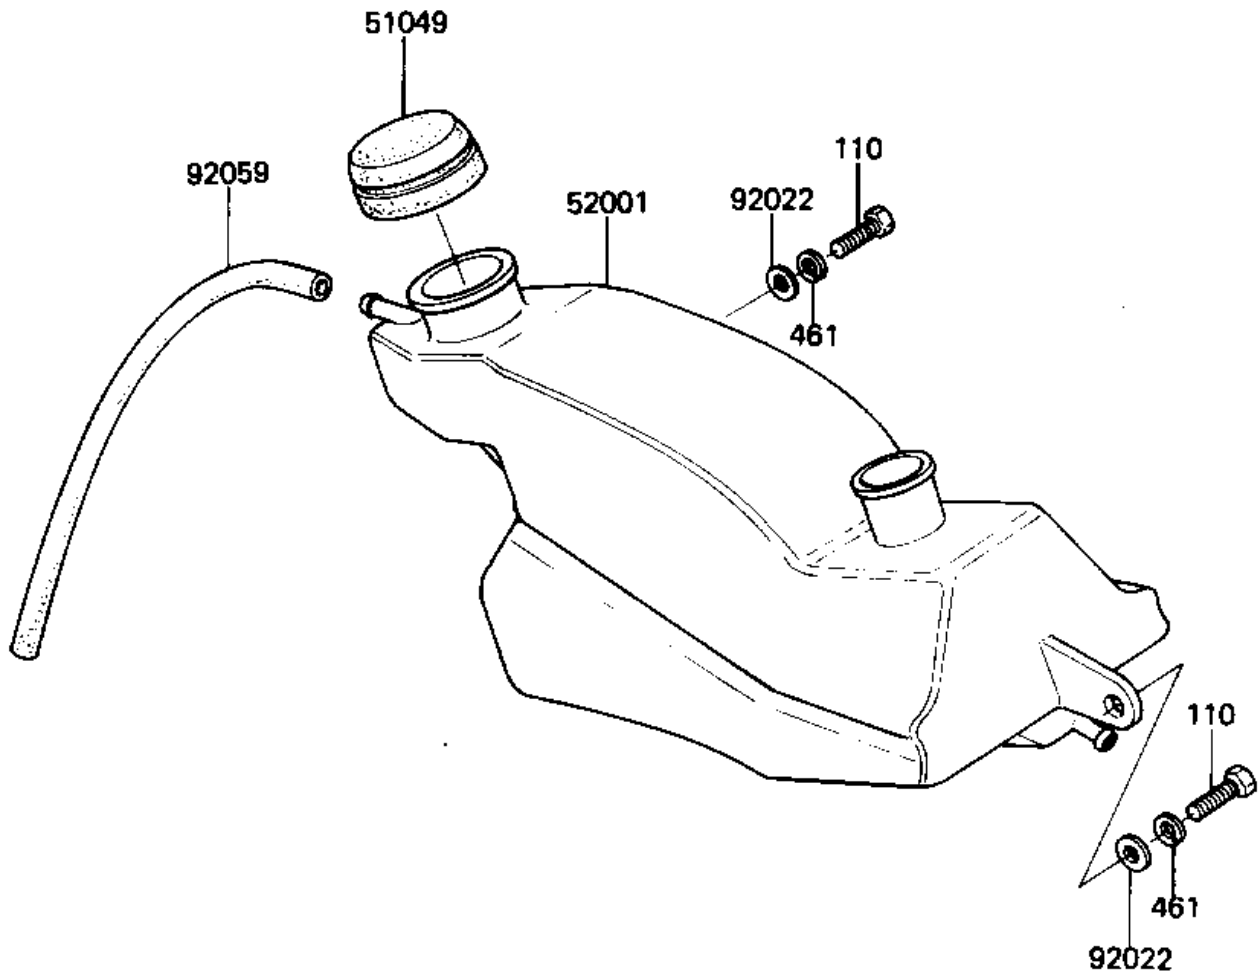

## 1982 AR50-A1 PARTS DIAGRAM

OIL TANK

F2450-0003

## 1982 AR50-A1 PARTS LIST

### OIL TANK

ITEM NAME	PART NUMBER	QUANTITY
CAP-OIL TANK (Ref # 51049)	51049-1004	1
TANK-OIL (Ref # 52001)	52001-1009	1
WASHER 6.5X20X1.6T (Ref # 92022)	92022-125	1
TUBE (Ref # 92059)	92059-074	1
BOLT-UPSET,6X16 (Ref # 110)	112G0616	1
WASHER SPRING 6MM (Ref # 461)	461F0600	1