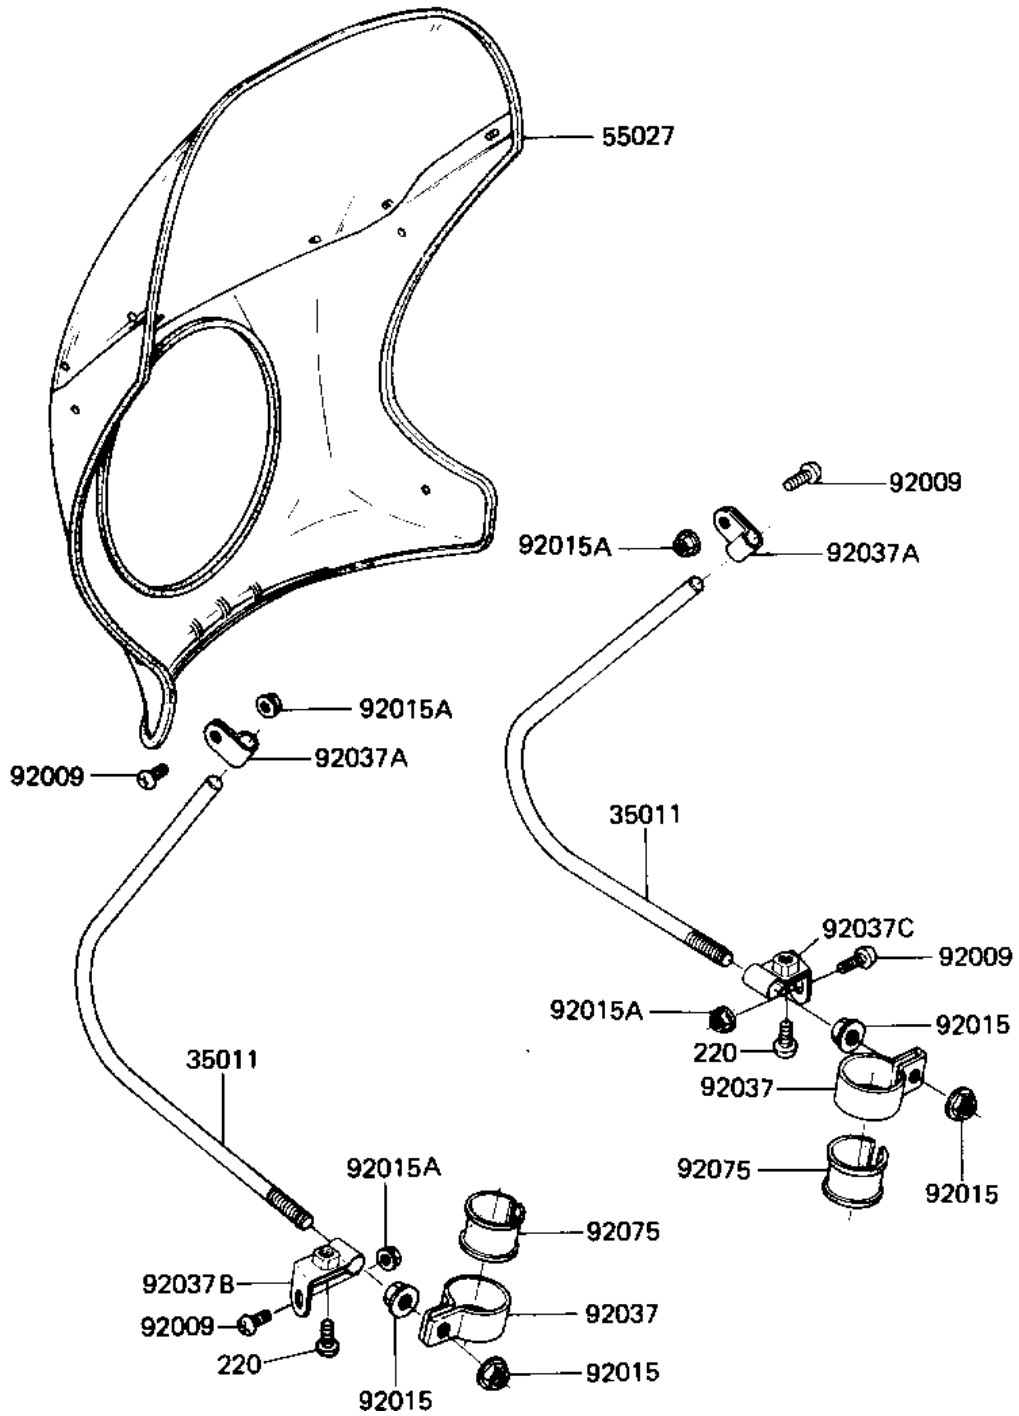

1982 AR50-A1 PARTS DIAGRAM

FAIRING

F2871-0009

1982 AR50-A1 PARTS LIST

FAIRING

ITEM NAME	PART NUMBER	QUANTITY
STAY,COWLING (Ref # 35011)	35011-1103	1
COWLING-ASSY,F,RED (Ref # 55027)	55027-1002-B1	1
SCREW,6X12 (Ref # 92009)	92009-1120	1
NUT,8M/M (Ref # 92015)	92015-1014	1
NUT-6MM (Ref # 92015A)	92015-1078	1
CLAMP (Ref # 92037)	92037-1254	1
CLAMP (Ref # 92037A)	92037-1256	1
CLAMP,LH (Ref # 92037B)	92037-1285	1
CLAMP,RH (Ref # 92037C)	92037-1286	1
DAMPER (Ref # 92075)	92075-1326	1
SCREW PAN HEAD 6X12 (Ref # 220)	220B0612	1