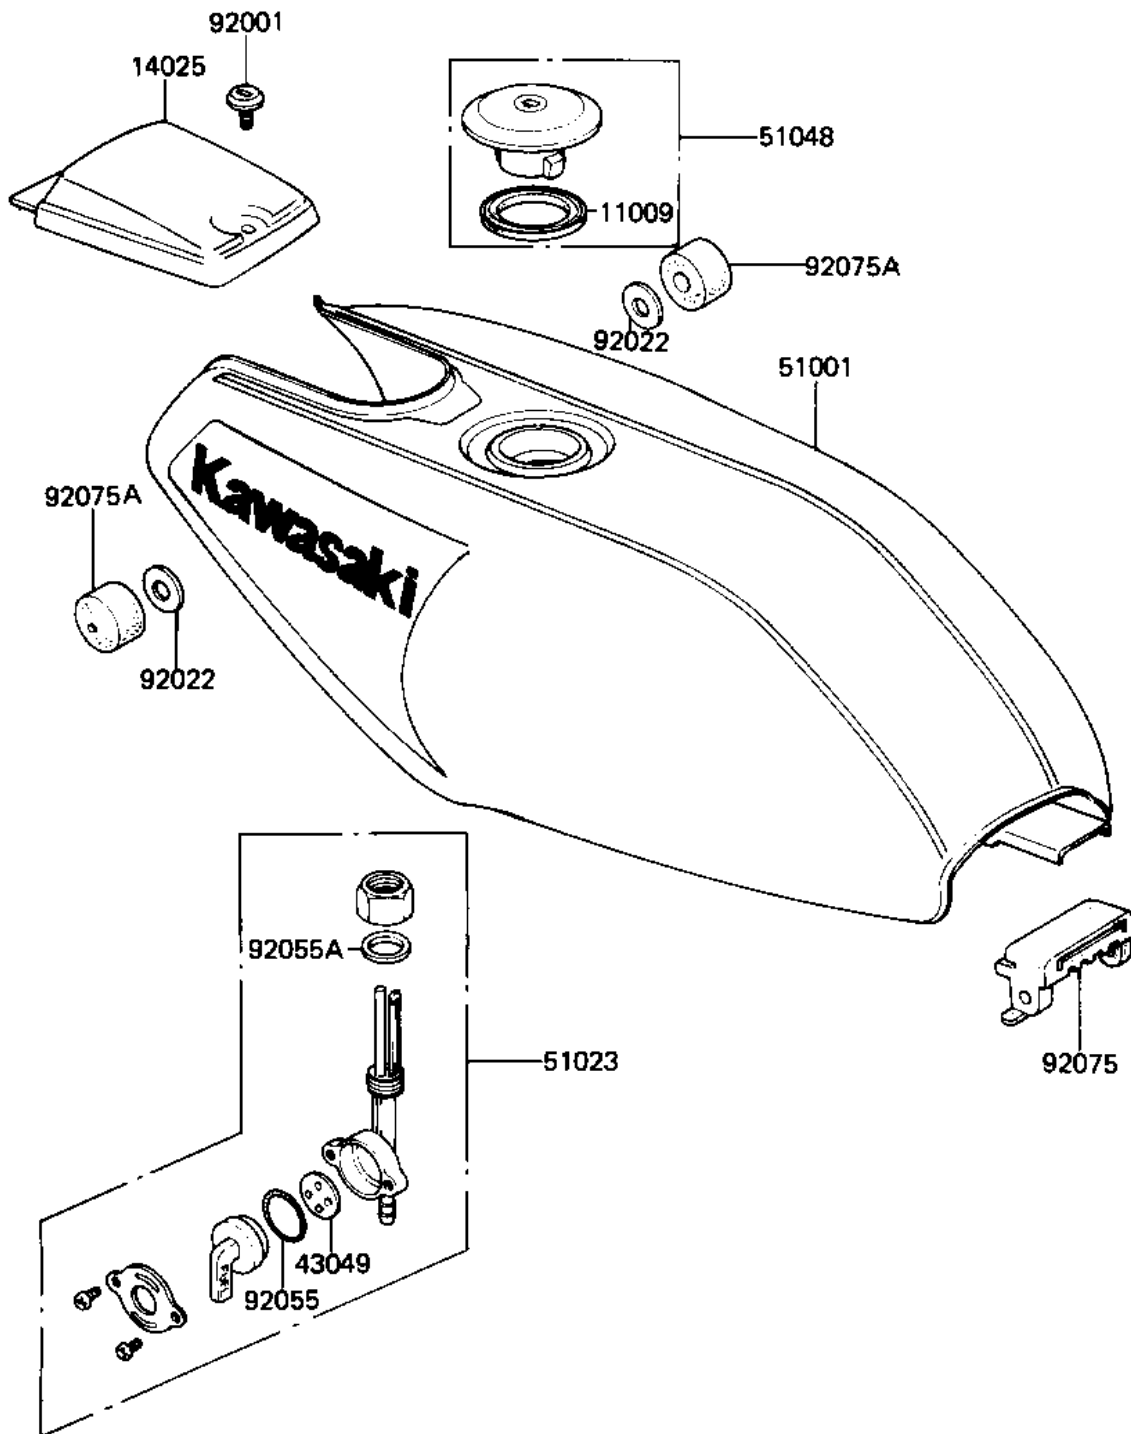

1982 AR50-A1 PARTS DIAGRAM

FUEL TANK

F2410-0112

1982 AR50-A1 PARTS LIST

FUEL TANK

ITEM NAME	PART NUMBER	QUANTITY
GASKET,TANKCAP (Ref # 11009)	11009-1053	1
COVER,TANK CAP (Ref # 14025)	14025-1274	1
PACKING,FUEL TAP (Ref # 43049)	43049-1018	1
TANK-FUEL,F.RED (Ref # 51001)	51001-1055-B1	1
TAP-ASSY (Ref # 51023)	51023-1052	1
CAP ASSY,TANK (Ref # 51048)	51048-1001	1
BOLT,OIL TANK COVER (Ref # 92001)	92001-1459	1
WASHER-PL-10.5X26X2.3 (Ref # 92022)	92022-044	1
RING-O,FUEL TAP,1.9X1 (Ref # 92055)	92055-1113	1
RING-O,FUEL TAP (Ref # 92055A)	92055-1114	1
DAMPER,FUEL TANK,RR (Ref # 92075)	92075-1087	1
DAMPER RUBBER,FL TANK (Ref # 92075A)	92075-125	1