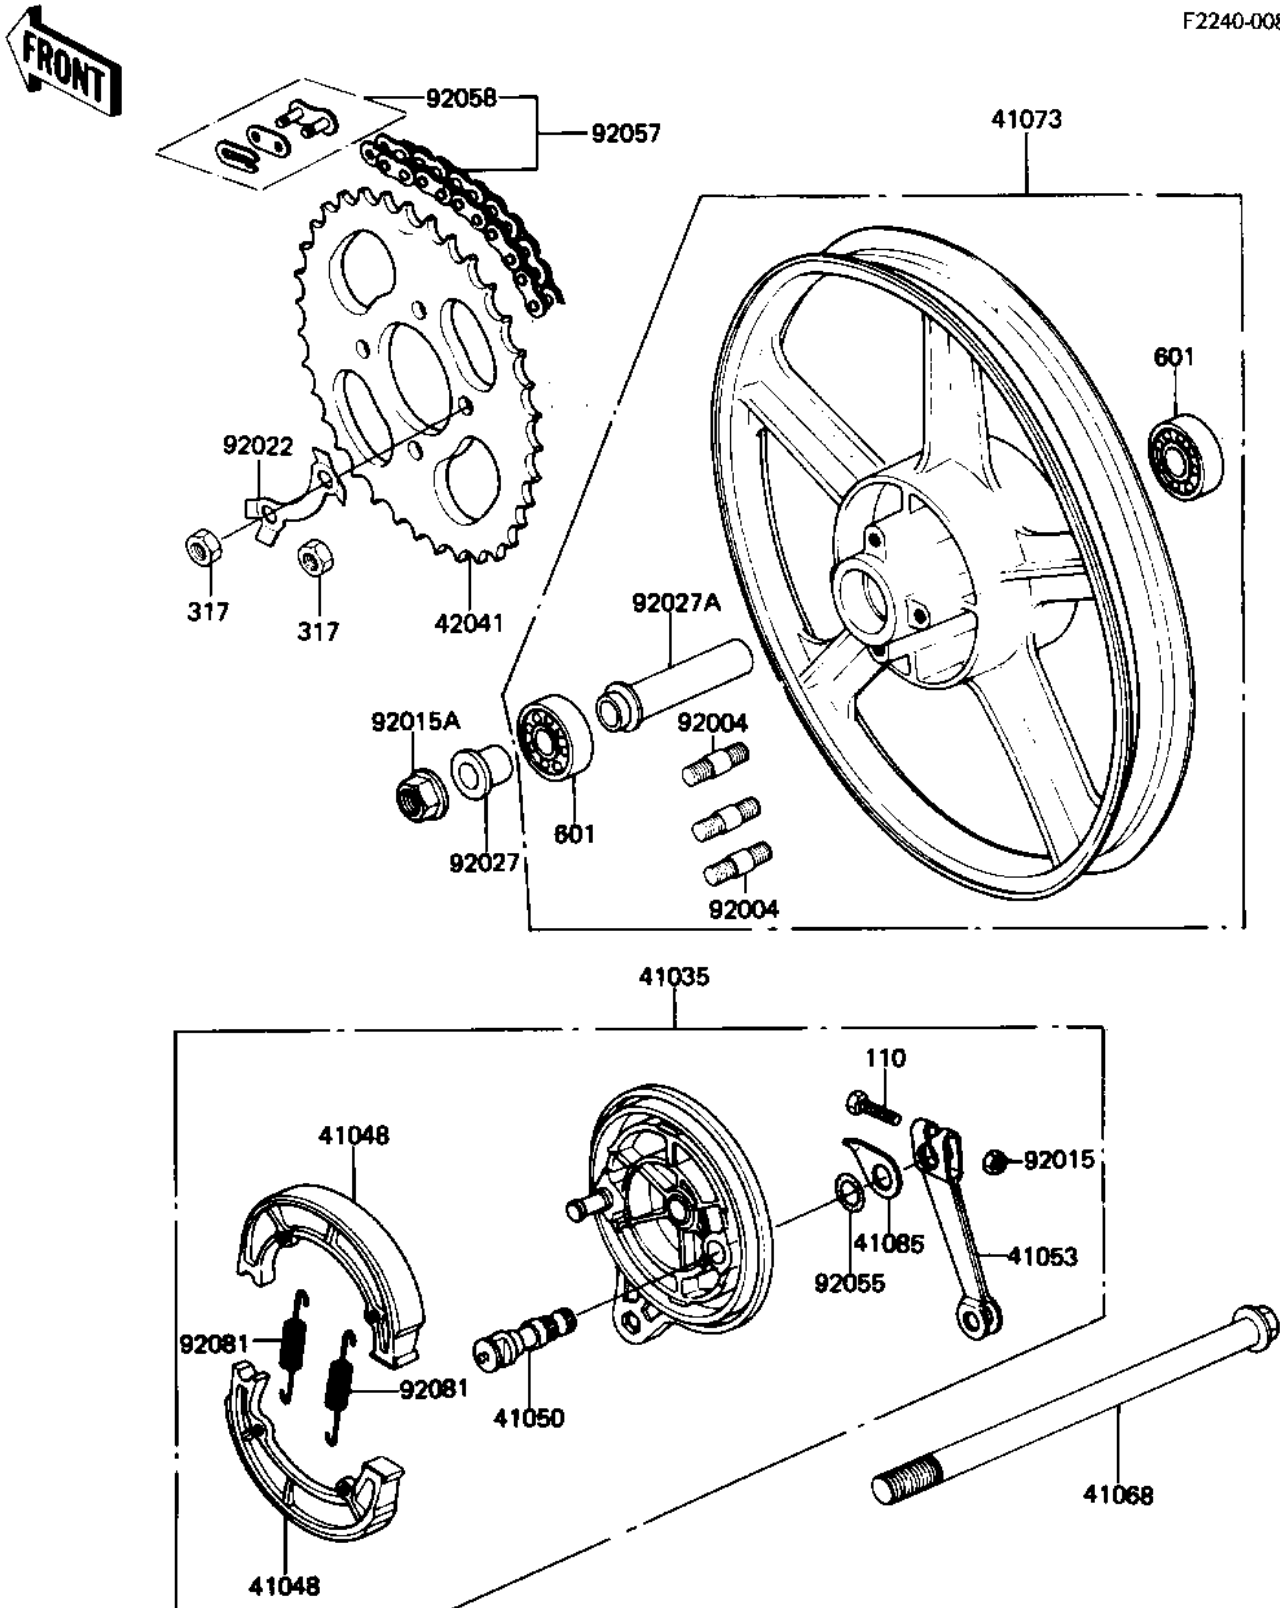

1982 AR50-A1 PARTS DIAGRAM

REAR WHEEL/HUB/BRAKE/CHAIN

F2240-0082

1982 AR50-A1 PARTS LIST

REAR WHEEL/HUB/BRAKE/CHAIN

ITEM NAME	PART NUMBER	QUANTITY
PANEL-ASY,RR BRK (Ref # 41035)	41035-1048	1
SHOE-BRAKE (Ref # 41048)	41048-1085	1
CAM SHAFT,FRONT BRAKE (Ref # 41050)	41050-012	1
LEVER-BRAKE CAM (Ref # 41053)	41053-1002	1
AXLE,RR,L=200 (Ref # 41068)	41068-1093	1
WHEEL-ASSY,SOLID (Ref # 41073)	41073-1133	1
INDICATOR,BKSHOE (Ref # 41085)	41085-003	1
SPROCKET-HUB,46T (Ref # 42041)	42041-1067	1
STUD,8X15 (Ref # 92004)	92004-1014	1
NUT,6MM (Ref # 92015)	41072-007	1
NUT-12MM (Ref # 92015A)	92015-1156	1
WASHER (Ref # 92022)	92022-1291	1
COLLAR,12.1X22X20 (Ref # 92027)	92027-1317	1
COLLAR,L=85 (Ref # 92027A)	92027-1319	1
"O" RING,11MM (Ref # 92055)	92055-004	1
CHAIN,DRIVE,EK420RX11 (Ref # 92057)	92057-1333	1
JOINT-CHAIN (Ref # 92058)	92058-1019	1
SPRING,BRAKE SHOE (Ref # 92081)	92081-1766	1
BOLT-UPSET (Ref # 110)	112G0630	1
NUT,8M/M (Ref # 317)	317B0800	1
BEARING BALL #6301Z (Ref # 601)	601B6301Z	1