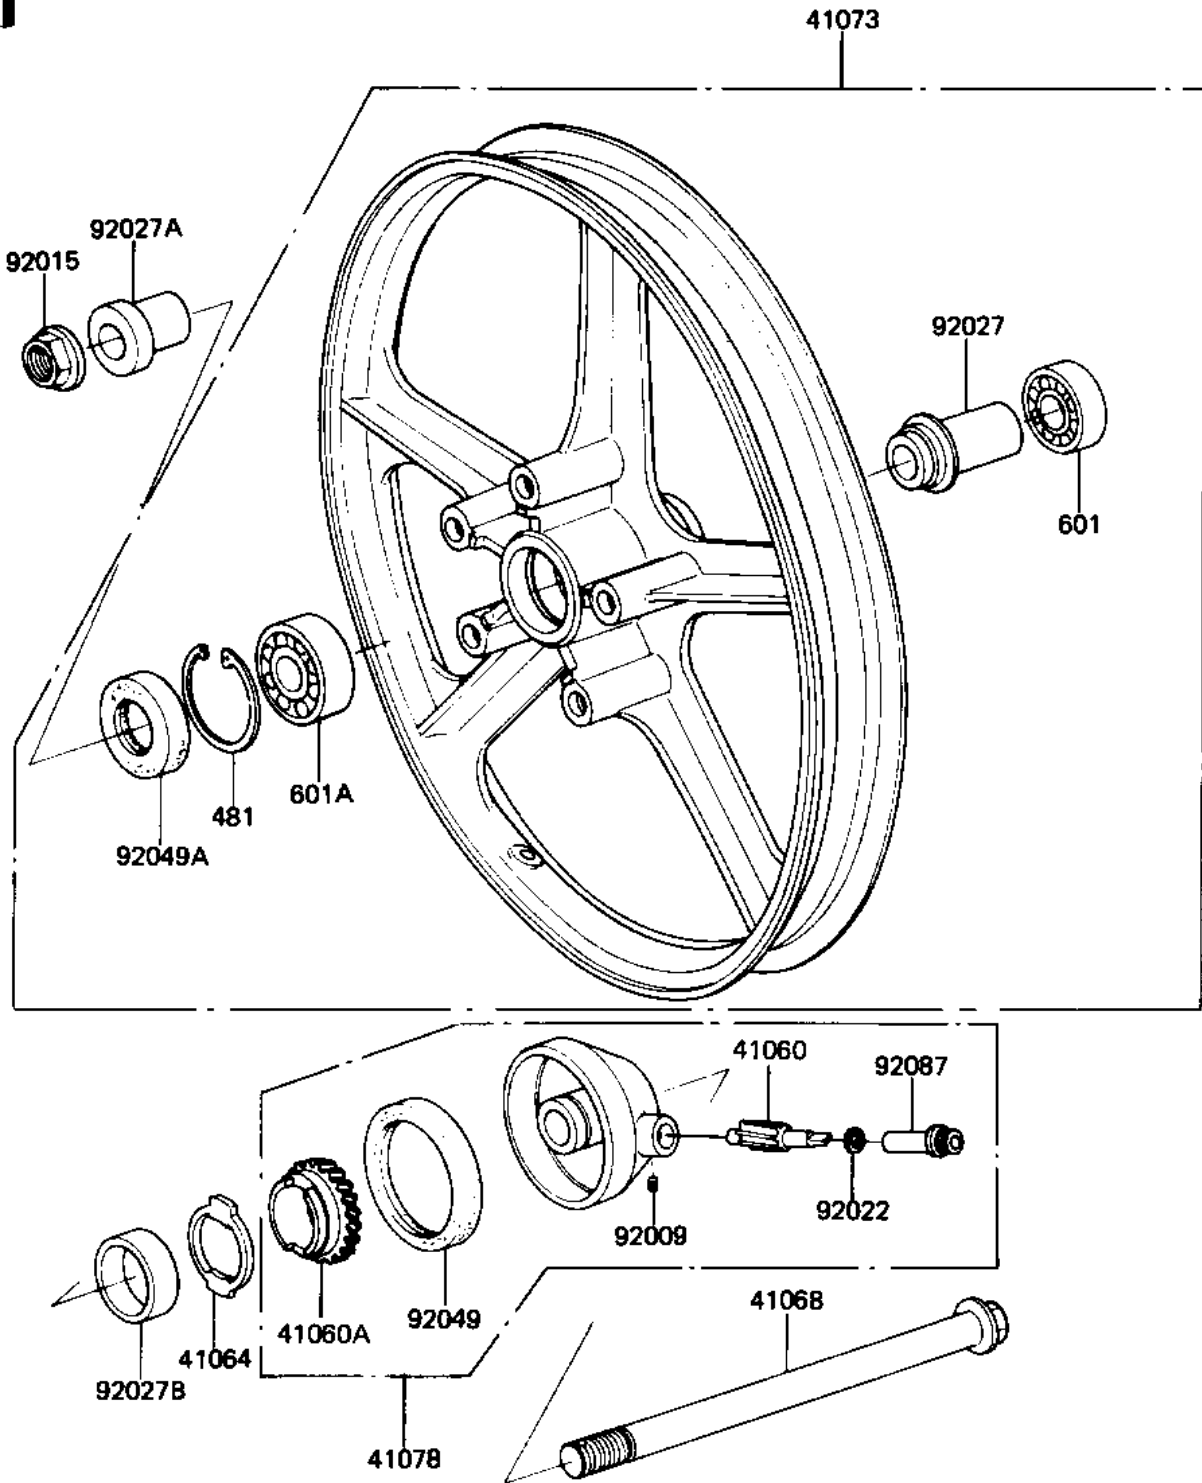

1982 AR50-A1 PARTS DIAGRAM

FRONT WHEEL/HUB

F2230-0021

1982 AR50-A1 PARTS LIST

FRONT WHEEL/HUB

ITEM NAME	PART NUMBER	QUANTITY
GEAR-METER SCREW (Ref # 41060)	41060-1037	1
GEAR-METER SCREW (Ref # 41060A)	41060-1042	1
RECEIVER-SPEEDOMETER (Ref # 41064)	41064-1010	1
AXLE,FR,L=197 (Ref # 41068)	41068-1092	1
WHEEL-ASSY,FR,SOLID (Ref # 41073)	41073-1175-H9	1
CASE-ASSY-METER GEAR (Ref # 41078)	41078-1022	1
SCREW,METER SCREW (Ref # 92009)	92009-1117	1
NUT-12MM (Ref # 92015)	92015-1156	1
WASHER,METER SCREW (Ref # 92022)	92022-1257	1
COLLAR,L=43 (Ref # 92027)	41039-034	1
COLLAR,L=29 (Ref # 92027A)	92027-1001	1
COLLAR,METER SCREW (Ref # 92027B)	92027-1439	1
SEAL-OIL,METER SCREW (Ref # 92049)	92049-1073	1
OIL SEAL,FR BK DRUM (Ref # 92049A)	92050-059	1
BUSHING-METER GEAR (Ref # 92087)	92087-1004	1
CIRCLIP.37MM (Ref # 481)	481J3700	1
BEARING BALL #6201 (Ref # 601)	601B6201	1
BEARING BALL #6301 (Ref # 601A)	601B6301	1