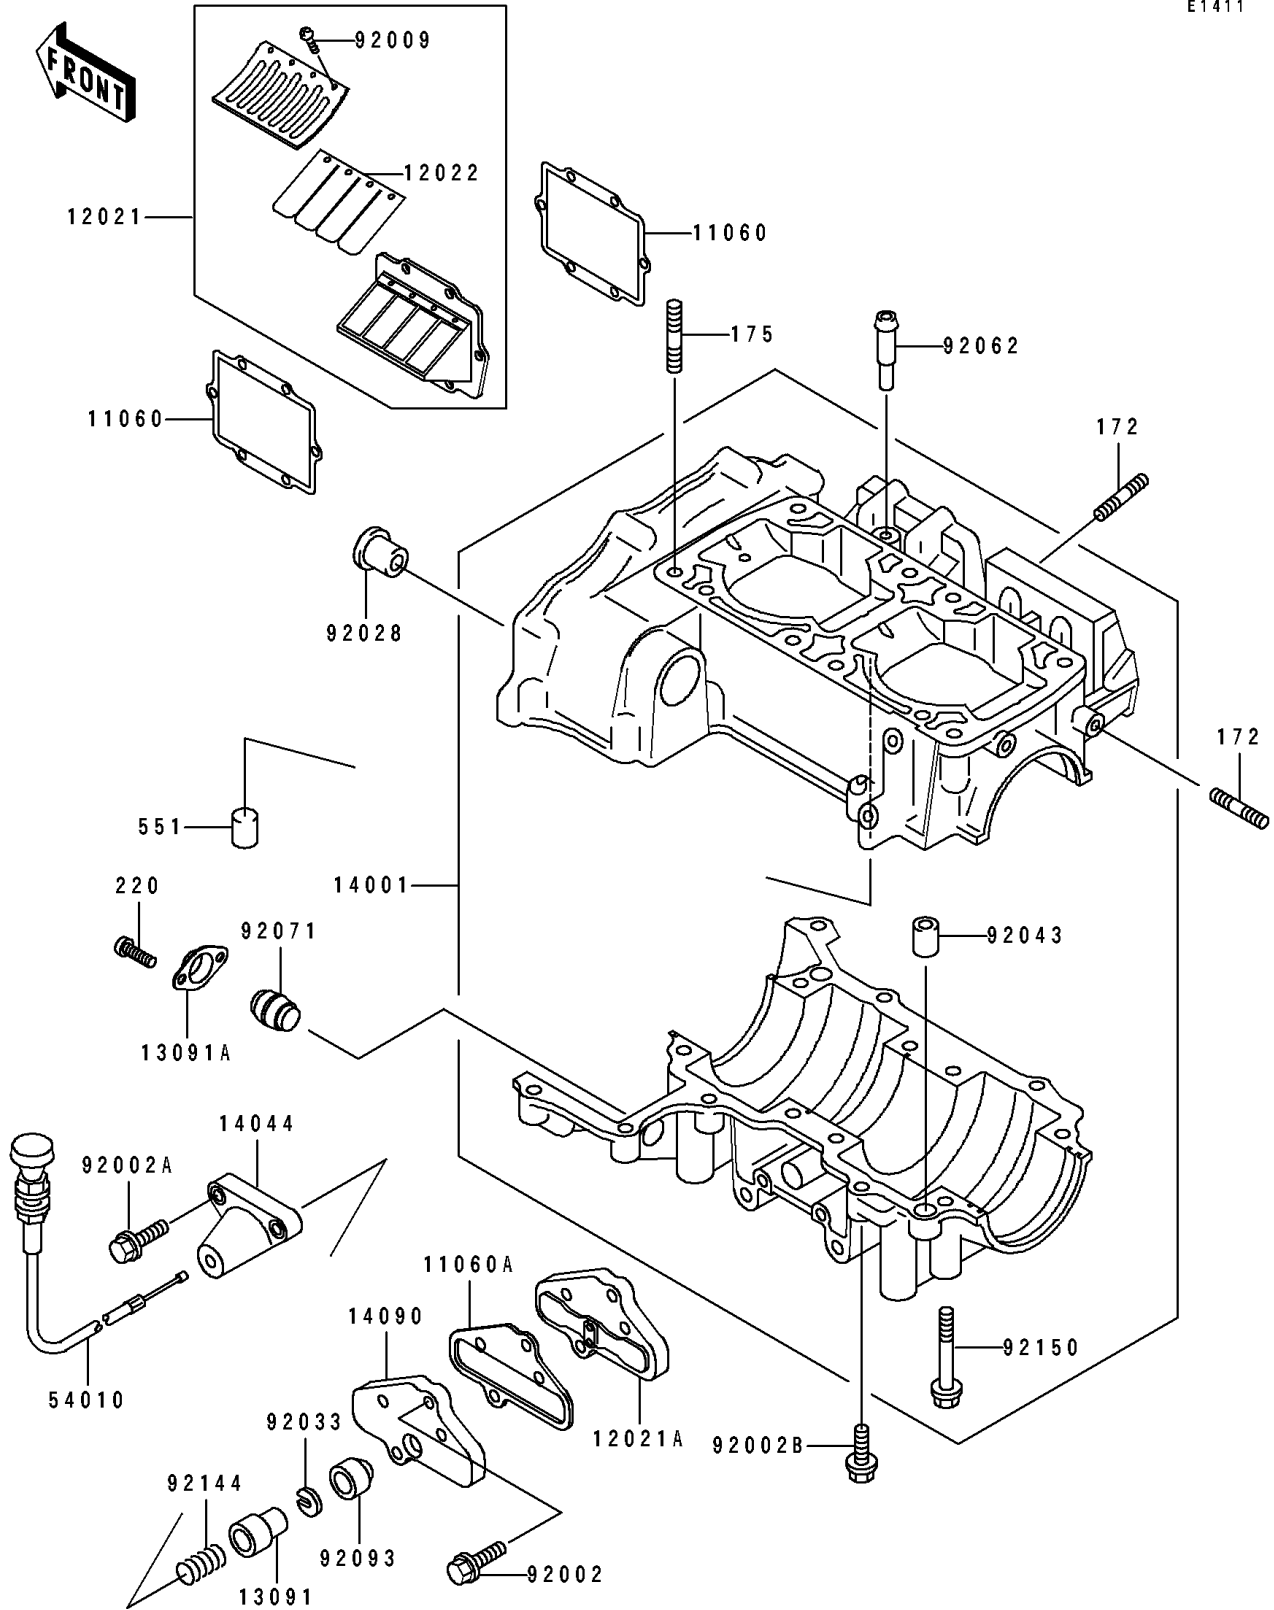

# 1995 750 SS PARTS DIAGRAM

## Crankcase

E1411

# 1995 750 SS PARTS LIST

## Crankcase

ITEM NAME	PART NUMBER	QUANTITY
GASKET, REED VALVE (Ref # 11060)	11060-3717	4
GASKET, CONTROL VALVE (Ref # 11060A)	11060-3723	1
VALVE-ASSY-REED (Ref # 12021)	12021-3706	2
VALVE-ASSY-REED, CONTROL (Ref # 12021A)	12021-3707	1
VALVE-REED (Ref # 12022)	12022-3703	4
HOLDER (Ref # 13091)	13091-3707	1
HOLDER, CRANKCASE, LWR (Ref # 13091A)	13091-3761	1
SET-CRANKCASE (Ref # 14001)	14001-5319	1
HOLDER-CABLE (Ref # 14044)	14044-3702	1
COVER, CONTROL VALVE (Ref # 14090)	14090-3734	1
CABLE, CONTROL VALVE (Ref # 54010)	54010-3708	1
BOLT, 6X25 (Ref # 92002)	92002-3714	2
BOLT, 6X45 (Ref # 92002A)	92002-3717	2
BOLT, 6X30 (Ref # 92002B)	92002-3726	7
SCREW, 3X6 (Ref # 92009)	92009-1371	16
BUSHING (Ref # 92028)	92028-3718	1
RING-SNAP (Ref # 92033)	92033-3708	1
PIN, DOWEL, 10X14 (Ref # 92043)	92043-1037	2
NOZZLE (Ref # 92062)	92062-3705	1
GROMMET, CRANKCASE, LWR (Ref # 92071)	92071-3781	1
SEAL (Ref # 92093)	92093-3703	1
SPRING (Ref # 92144)	92144-3701	1
BOLT, 8X65 (Ref # 92150)	92150-3708	8
BOLT-STUD (Ref # 172)	172R0620	12
BOLT-STUD-FINE (Ref # 175)	175R1035	8
SCREW-PAN-CROS (Ref # 220)	220B0512	2
PIN-DOWEL (Ref # 551)	551R0612	1