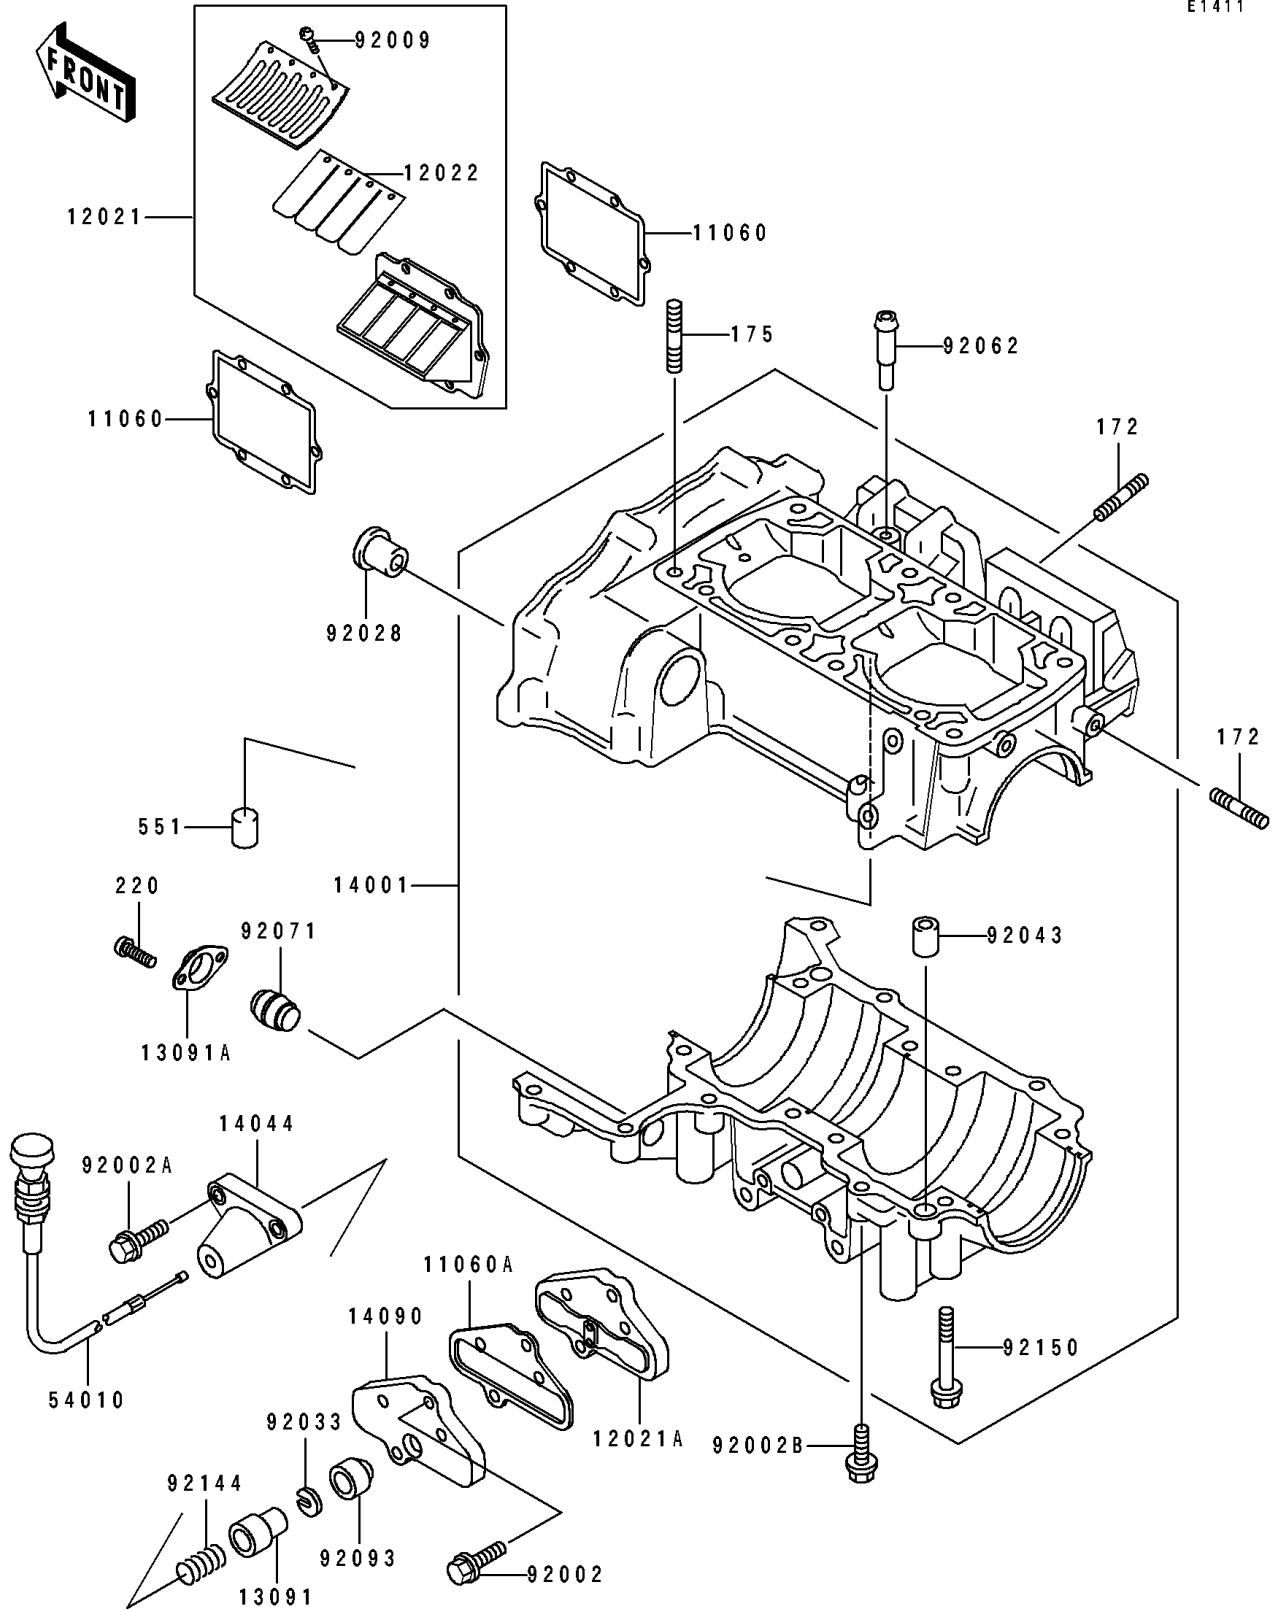

1992 750 SS PARTS DIAGRAM

Crankcase

E1411

1992 750 SS PARTS LIST

Crankcase

ITEM NAME	PART NUMBER	QUANTITY
GASKET, REED VALVE (Ref # 11060)	11060-3717	1
GASKET, CONTROL VALVE (Ref # 11060A)	11060-3723	1
VALVE-ASSY-REED (Ref # 12021)	12021-3706	1
VALVE-ASSY-REED, CONTROL (Ref # 12021A)	12021-3707	1
VALVE-REED (Ref # 12022)	12022-3703	1
HOLDER (Ref # 13091)	13091-3707	1
HOLDER, CRANKCASE, LWR (Ref # 13091A)	13091-3761	1
SET-CRANKCASE (Ref # 14001)	14001-5319	1
HOLDER-CABLE (Ref # 14044)	14044-3702	1
COVER, CONTROL VALVE (Ref # 14090)	14090-3734	1
CABLE, CONTROL VALVE (Ref # 54010)	54010-3708	1
BOLT, 6X25 (Ref # 92002)	92002-3714	1
BOLT, 6X45 (Ref # 92002A)	92002-3717	1
BOLT, 6X30 (Ref # 92002B)	92002-3726	1
SCREW, 3X6 (Ref # 92009)	92009-1371	1
BUSHING (Ref # 92028)	92028-3718	1
RING-SNAP (Ref # 92033)	92033-3708	1
PIN, DOWEL, 10X14 (Ref # 92043)	92043-1037	1
NOZZLE (Ref # 92062)	92062-3705	1
GROMMET, CRANKCASE, LWR (Ref # 92071)	92071-3781	1
SEAL (Ref # 92093)	92093-3703	1
SPRING (Ref # 92144)	92144-3701	1
BOLT, 8X65 (Ref # 92150)	92150-3708	1
BOLT-STUD (Ref # 172)	172R0620	1
BOLT-STUD-FINE (Ref # 175)	175R1035	1
SCREW-PAN-CROS (Ref # 220)	220B0512	1
PIN-DOWEL (Ref # 551)	551R0612	1