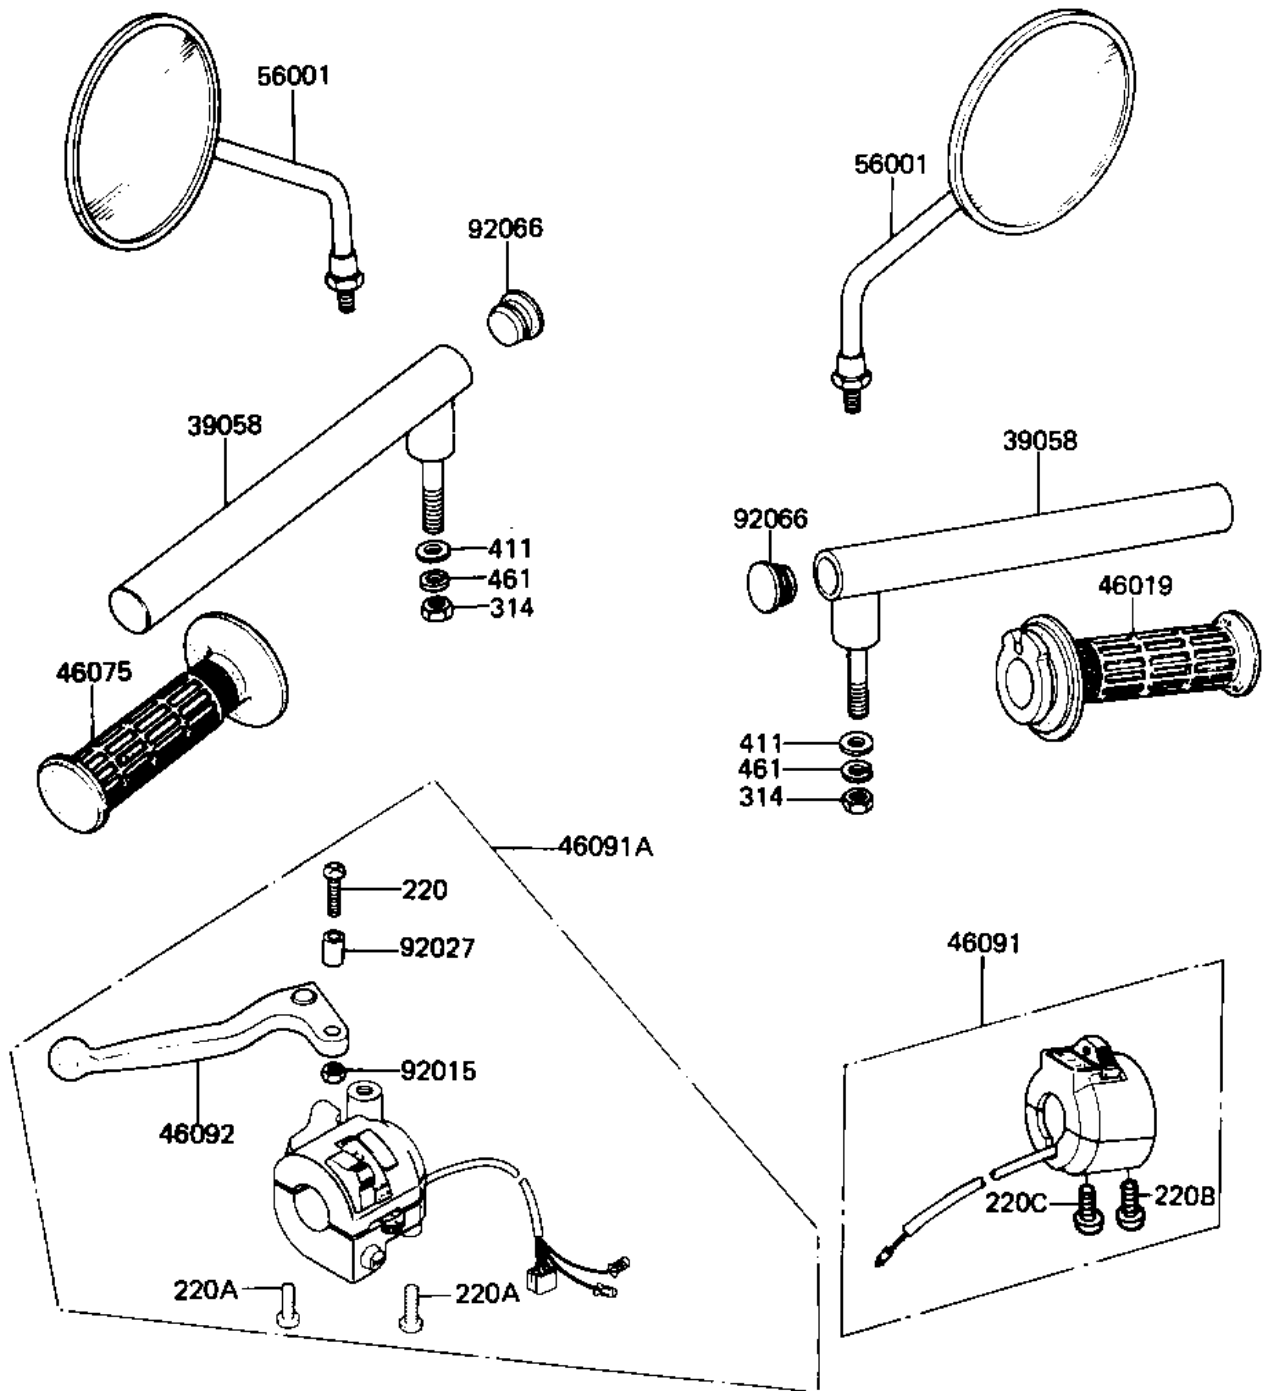

1982 AR50-A1 PARTS DIAGRAM

HANDLEBAR

F2310-0171

1982 AR50-A1 PARTS LIST

HANDLEBAR

ITEM NAME	PART NUMBER	QUANTITY
HANDLE-COMP (Ref # 39058)	39058-1001	1
GRIP-ASSY,THROTTLE (Ref # 46019)	46019-1011	1
GRIP,L.H. (Ref # 46075)	46075-1004	1
HOUSING-ASSY-CONTROL, (Ref # 46091)	46091-1111	1
HOUSING-ASSY-CONTROL, (Ref # 46091A)	46091-1236	1
LEVER-GRIP,CLUTCH (Ref # 46092)	46092-1017	1
MIRROR-ASSY (Ref # 56001)	56001-1339	1
NUT-LOCK,5MM (Ref # 92015)	92019-014	1
COLLAR,LEVER (Ref # 92027)	92027-1042	1
PLUG,18X3 (Ref # 92066)	32112-009	1
SCREW PAN HEAD 5X22 (Ref # 220)	220B0522	1
SCREW PAN HEAD 5X30 (Ref # 220A)	220B0530	1
SCREW-PAN-CROS (Ref # 220B)	220B0535	1
SCREW-PAN-CROS (Ref # 220C)	220B0540	1
NUT,10MM (Ref # 314)	314B1000	1
WASHER PLAIN 10MM (Ref # 411)	411B1000	1
WASHER SPRING 10MM (Ref # 461)	461F1000	1