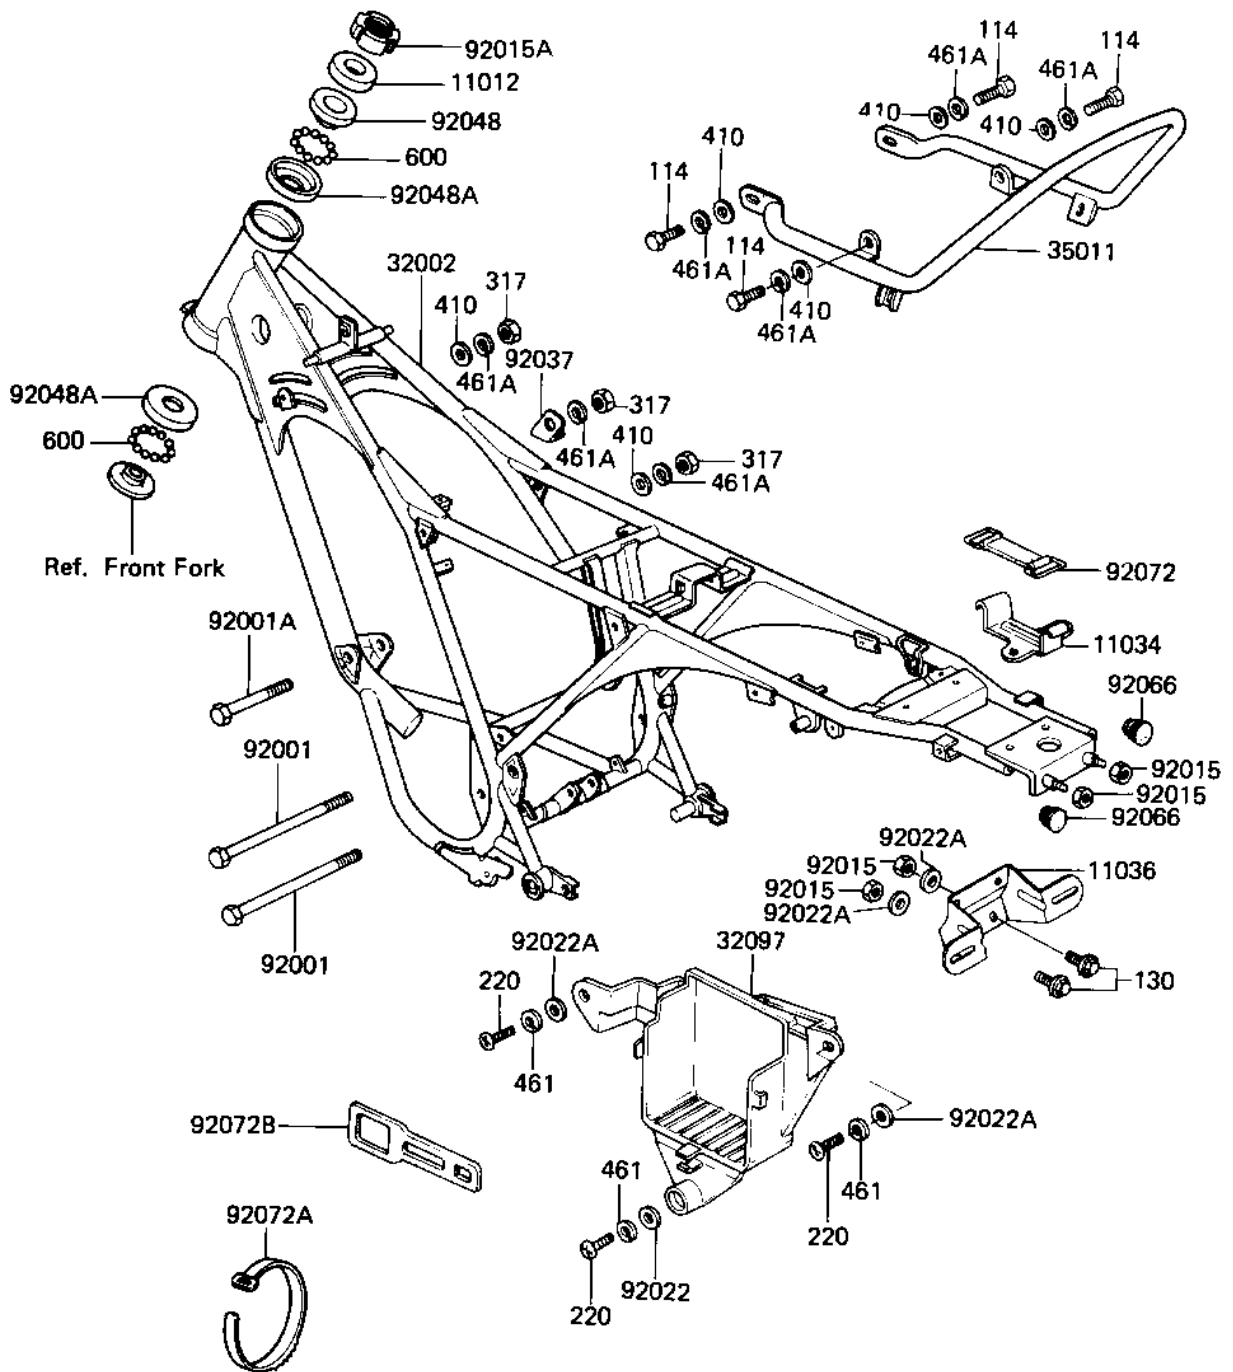

## 1982 AR50-A1 PARTS DIAGRAM

FRAME/FRAME FITTINGS

F2120-0129

## 1982 AR50-A1 PARTS LIST

FRAME/FRAME FITTINGS

ITEM NAME	PART NUMBER	QUANTITY
CAP STEERING STEM (Ref # 11012)	46098-004	1
BRACKET,TOOL KIT (Ref # 11034)	11034-1991	1
BRACKET,NUMBER PLATE (Ref # 11036)	11036-1509	1
FRAME-COMP (Ref # 32002)	32002-1489	1
CASE-BATTERY (Ref # 32097)	32097-1032	1
STAY,REAR (Ref # 35011)	35011-1134	1
BOLT,8X130 (Ref # 92001)	92001-1370	1
BOLT,8X70 (Ref # 92001A)	92001-1389	1
NUT,LOCK 6MM (Ref # 92015)	92017-014	1
NUT STEERING STEM LCK (Ref # 92015A)	92090-006	1
WASHER PLAIN (Ref # 92022)	92022-024	1
WASHER 6.5X20X1.6T (Ref # 92022A)	92022-125	1
GUIDE,HOSE (Ref # 92037)	13070-1232	1
CONE,STRG STM BRG,UP (Ref # 92048)	92047-014	1
RACE,STRG STM BEARING (Ref # 92048A)	92048-009	1
PLUG,18X3 (Ref # 92066)	32112-009	1
BAND TOOL (Ref # 92072)	92072-012	1
BAND,SHORT (Ref # 92072A)	92072-030	1
BAND,BATTERY (Ref # 92072B)	92072-1050	1
BOLT-SMALL-UPSET,8X22 (Ref # 114)	115B0822	1
BOLT (Ref # 130)	130B0612	1
SCREW PAN HEAD 6X14 (Ref # 220)	220B0614	1
NUT,8M/M (Ref # 317)	317B0800	1
WASHER PLAIN 8MM (Ref # 410)	410B0800	1
WASHER SPRING 6MM (Ref # 461)	461F0600	1
WASHER SPRING 8MM (Ref # 461A)	461F0800	1
BALL STEEL 3/16' (Ref # 600)	600A0600	1