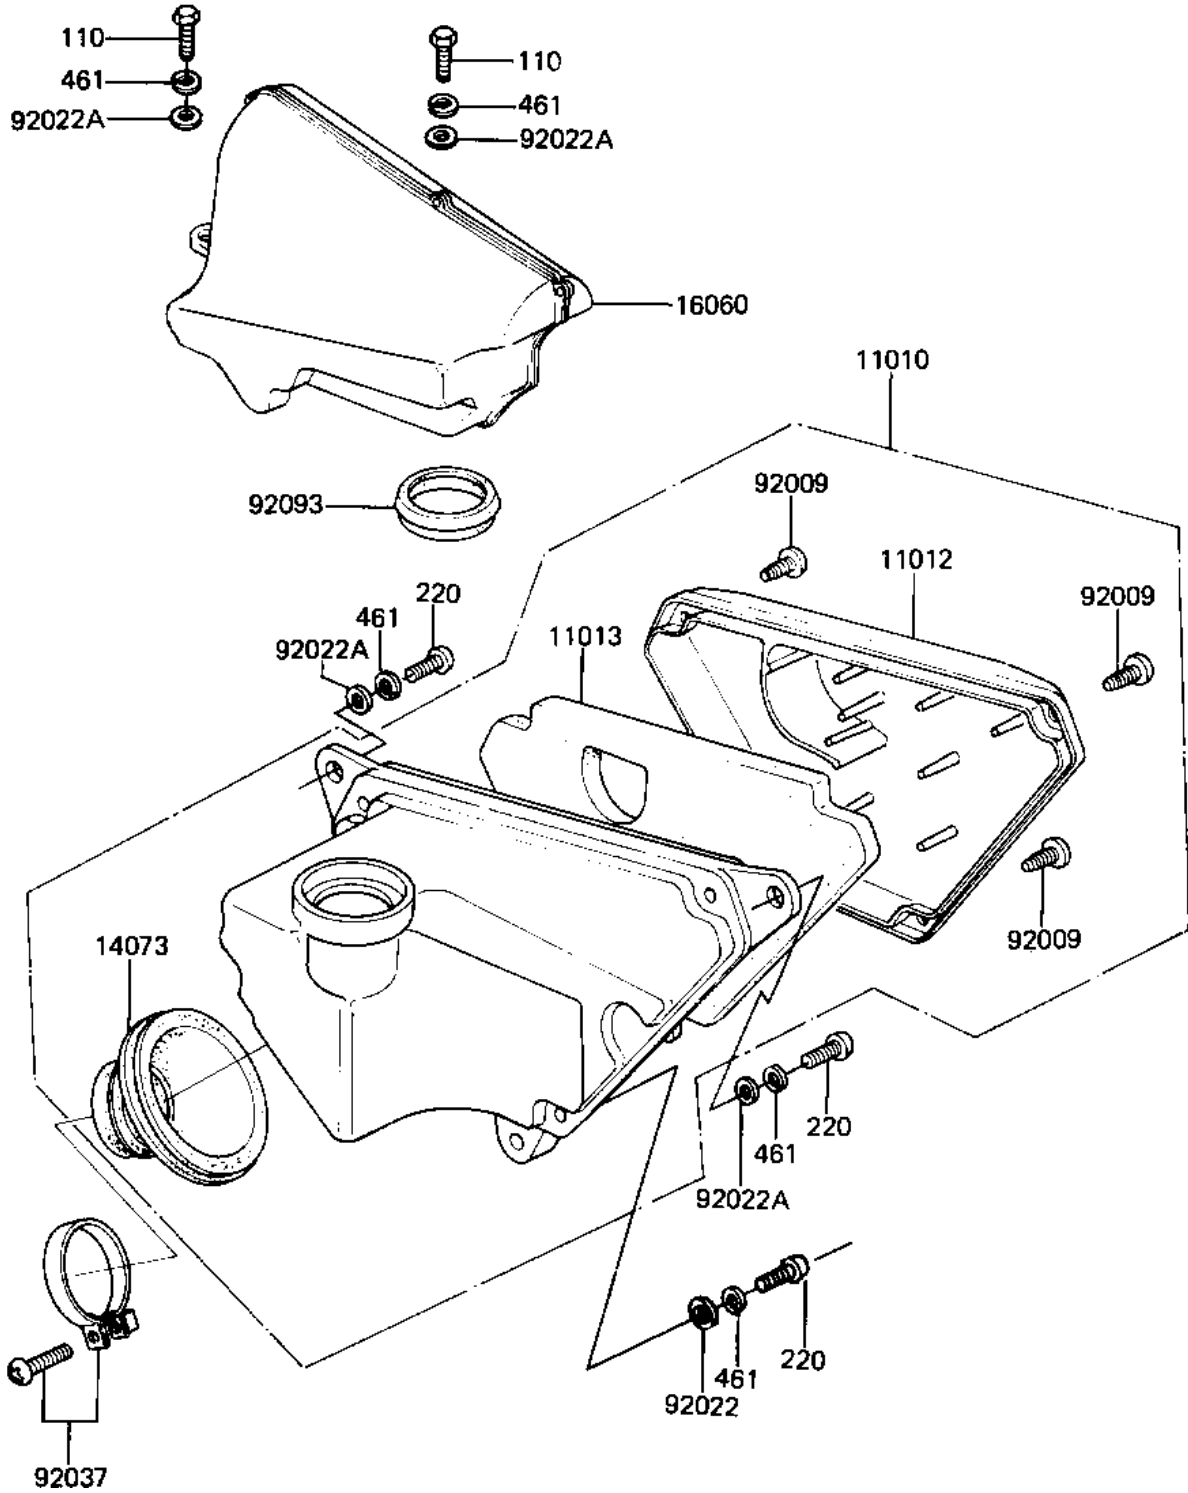

## 1982 AR50-A1 PARTS DIAGRAM

AIR CLEANER

E1130-002

## 1982 AR50-A1 PARTS LIST

### AIR CLEANER

ITEM NAME	PART NUMBER	QUANTITY
FILTER-ASSY-AIR (Ref # 11010)	11010-1217	1
CAP,AIR FILTER (Ref # 11012)	11012-1147	1
ELEMENT,AIR CLNR (Ref # 11013)	11013-1038	1
DUCT-AIR FILTER (Ref # 14073)	14073-1171	1
PIPE-INTAKE,SILENCER (Ref # 16060)	16060-1002	1
SCREW,TAPPING (Ref # 92009)	92009-1113	1
WASHER PLAIN (Ref # 92022)	92022-024	1
WASHER 6.5X20X1.6T (Ref # 92022A)	92022-125	1
CLAMP,CARBURETOR,40MM (Ref # 92037)	92037-1129	1
SEAL,AIR FILTER SILEN (Ref # 92093)	92093-1050	1
BOLT-UPSET,6X16 (Ref # 110)	112G0616	1
SCREW PAN HEAD 6X16 (Ref # 220)	220B0616	1
WASHER SPRING 6MM (Ref # 461)	461F0600	1