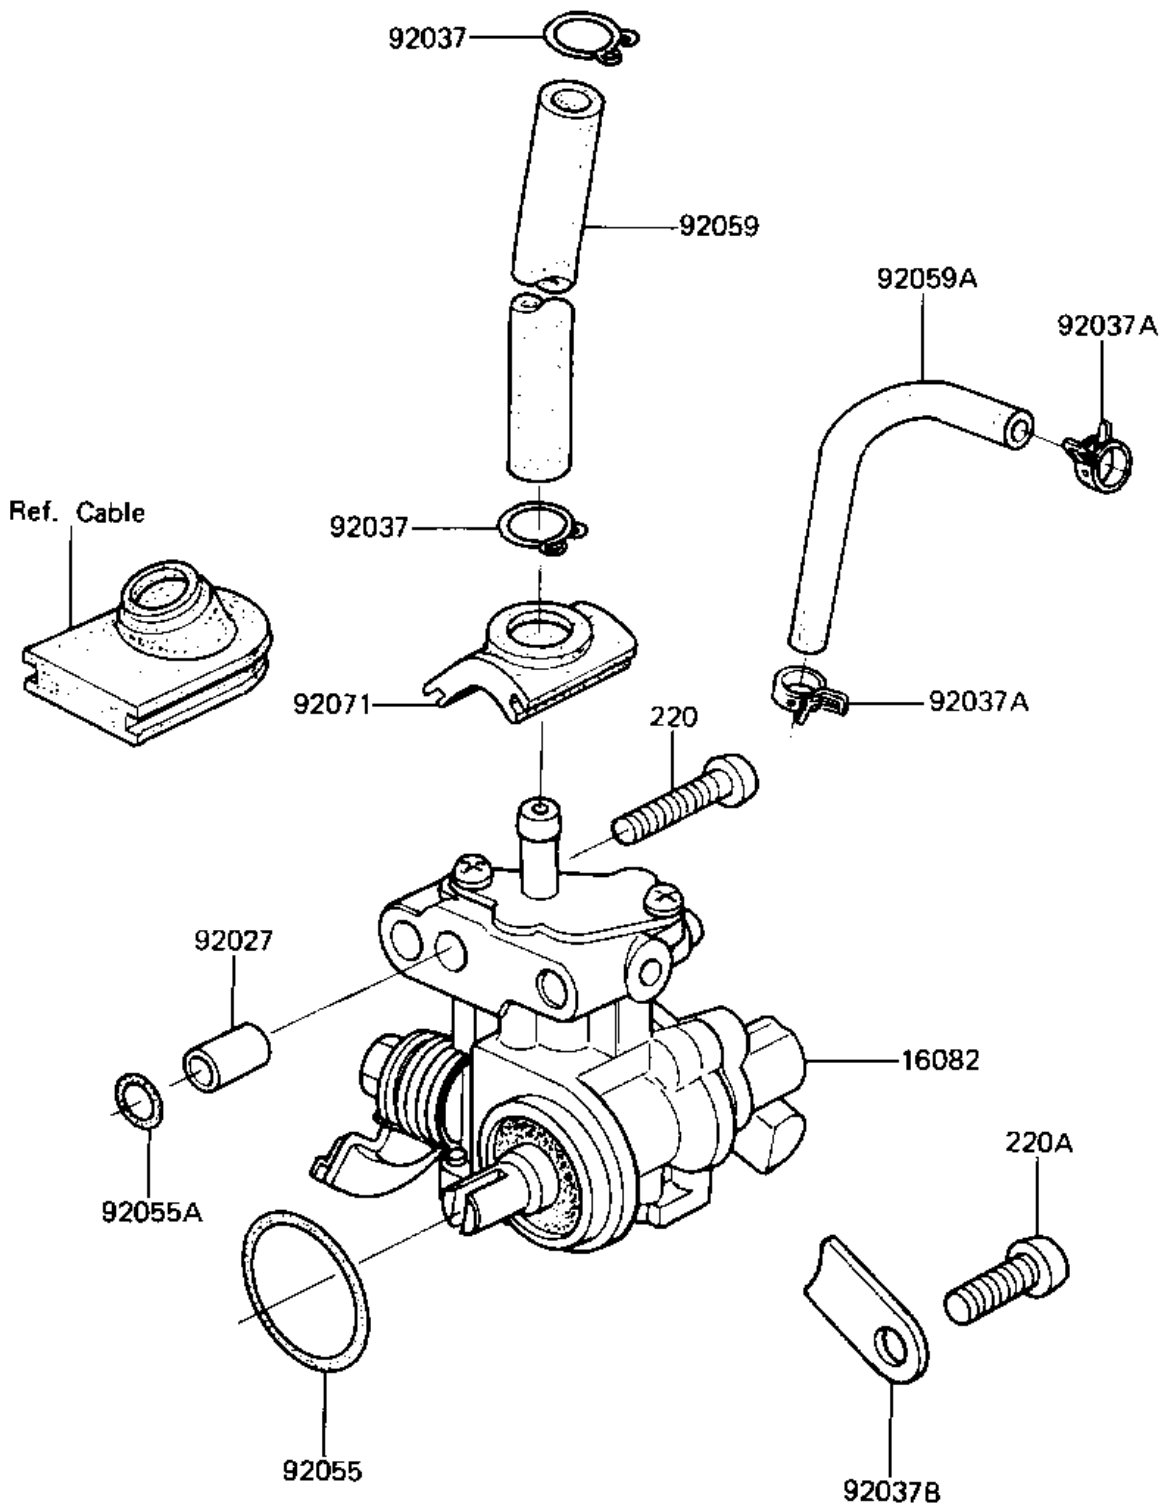

1982 AR50-A1 PARTS DIAGRAM

OIL PUMP

E1710-0021

1982 AR50-A1 PARTS LIST

OIL PUMP

ITEM NAME	PART NUMBER	QUANTITY
PUMP-ASSY-OIL (Ref # 16082)	16082-1075	1
COLLAR (Ref # 92027)	92027-256	1
CLAMP FUEL PIPE (Ref # 92037)	92037-010	1
CLAMP,TUBE (Ref # 92037A)	92037-1260	1
CLAMP (Ref # 92037B)	92037-187	1
"O" RING (Ref # 92055)	92055-055	1
"O" RING,5MM (Ref # 92055A)	670B1505	1
PIPE-OIL (Ref # 92059)	92059-072	1
TUBE,3X5.8X74 (Ref # 92059A)	92059-1157	1
GROMMET,OIL TUBE (Ref # 92071)	92071-1030	1
SCREW PAN HEAD 5X20 (Ref # 220)	220B0520	1
SCREW PAN HEAD 6X14 (Ref # 220A)	220B0614	1