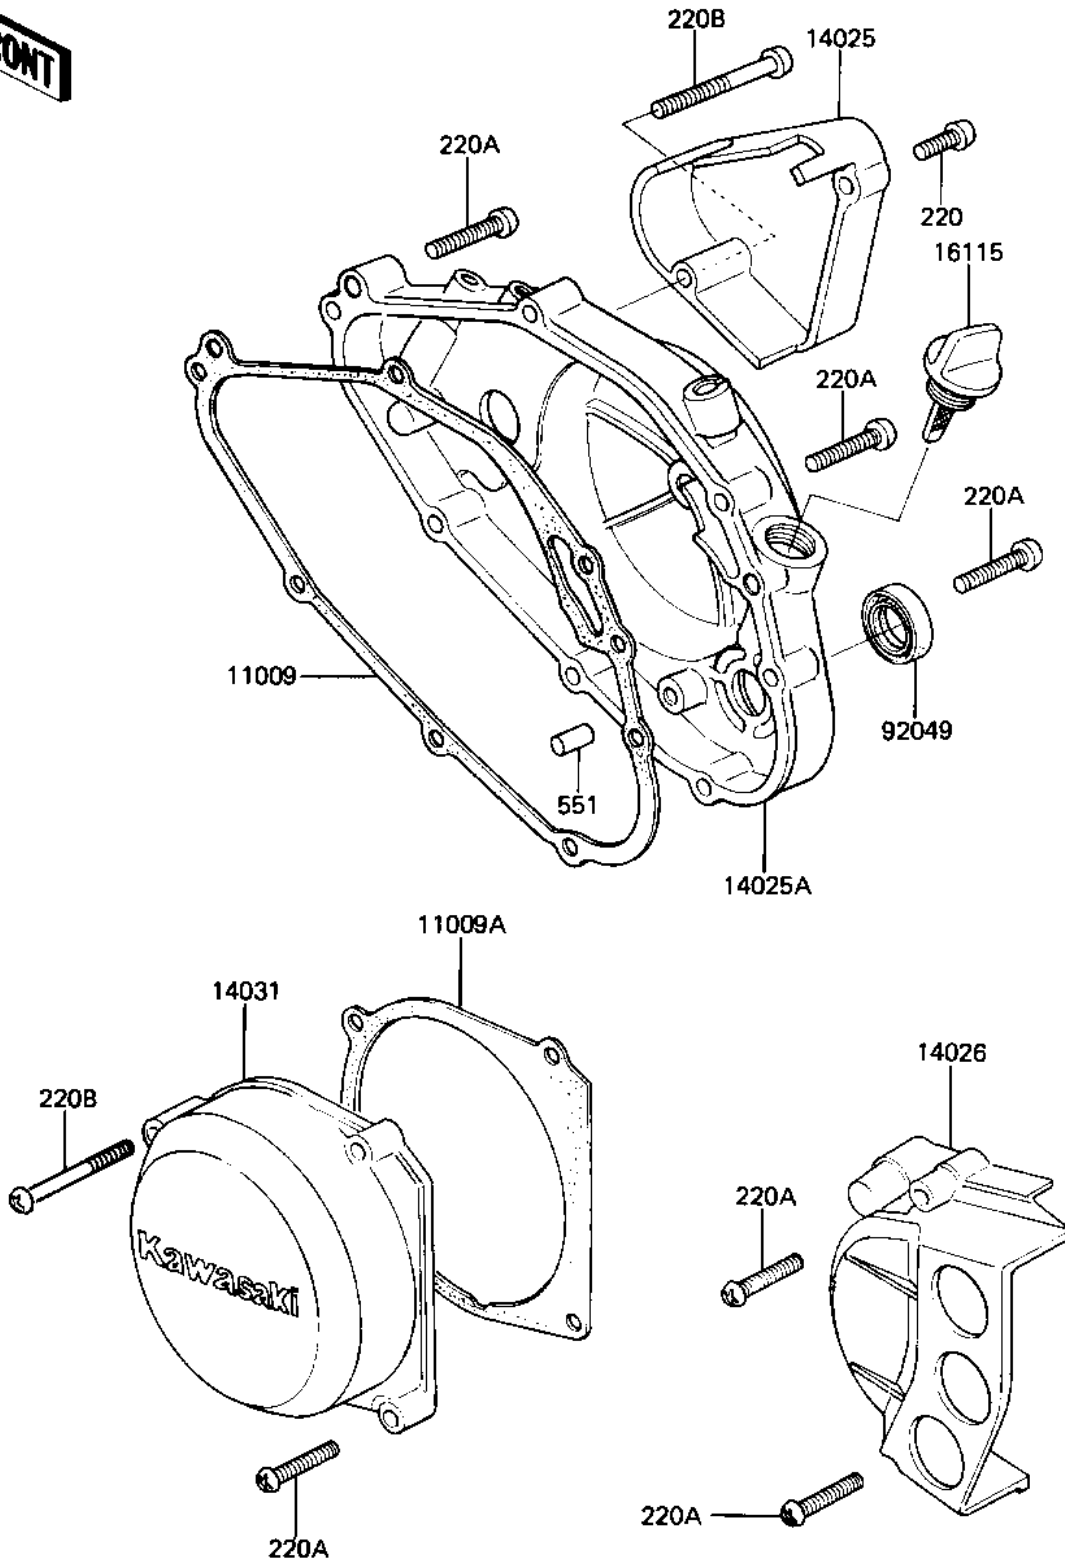

## 1982 AR50-A1 PARTS DIAGRAM

ENGINE COVERS

E1431-001

## 1982 AR50-A1 PARTS LIST

### ENGINE COVERS

ITEM NAME	PART NUMBER	QUANTITY
GASKET,CLUTCH COVER (Ref # 11009)	11060-1173	1
GASKET,GENERATOR COVE (Ref # 11009A)	11009-1214	1
COVER,OIL PUMP (Ref # 14025)	14025-1382	1
COVER,CLUTCH (Ref # 14025A)	14025-5039	1
COVER-CHAIN (Ref # 14026)	14026-1037	1
COVER-GENERATOR (Ref # 14031)	14031-1058	1
CAP-OIL FILLER (Ref # 16115)	16115-1006	1
OIL SEAL TB16267 (Ref # 92049)	92051-003	1
SCREW PAN HEAD 6X14 (Ref # 220)	220B0614	1
SCREW PAN HEAD 6X30 (Ref # 220A)	220B0630	1
SCREW PAN HEAD 6X40 (Ref # 220B)	220B0640	1
PIN-DOWEL (Ref # 551)	551A0628	1