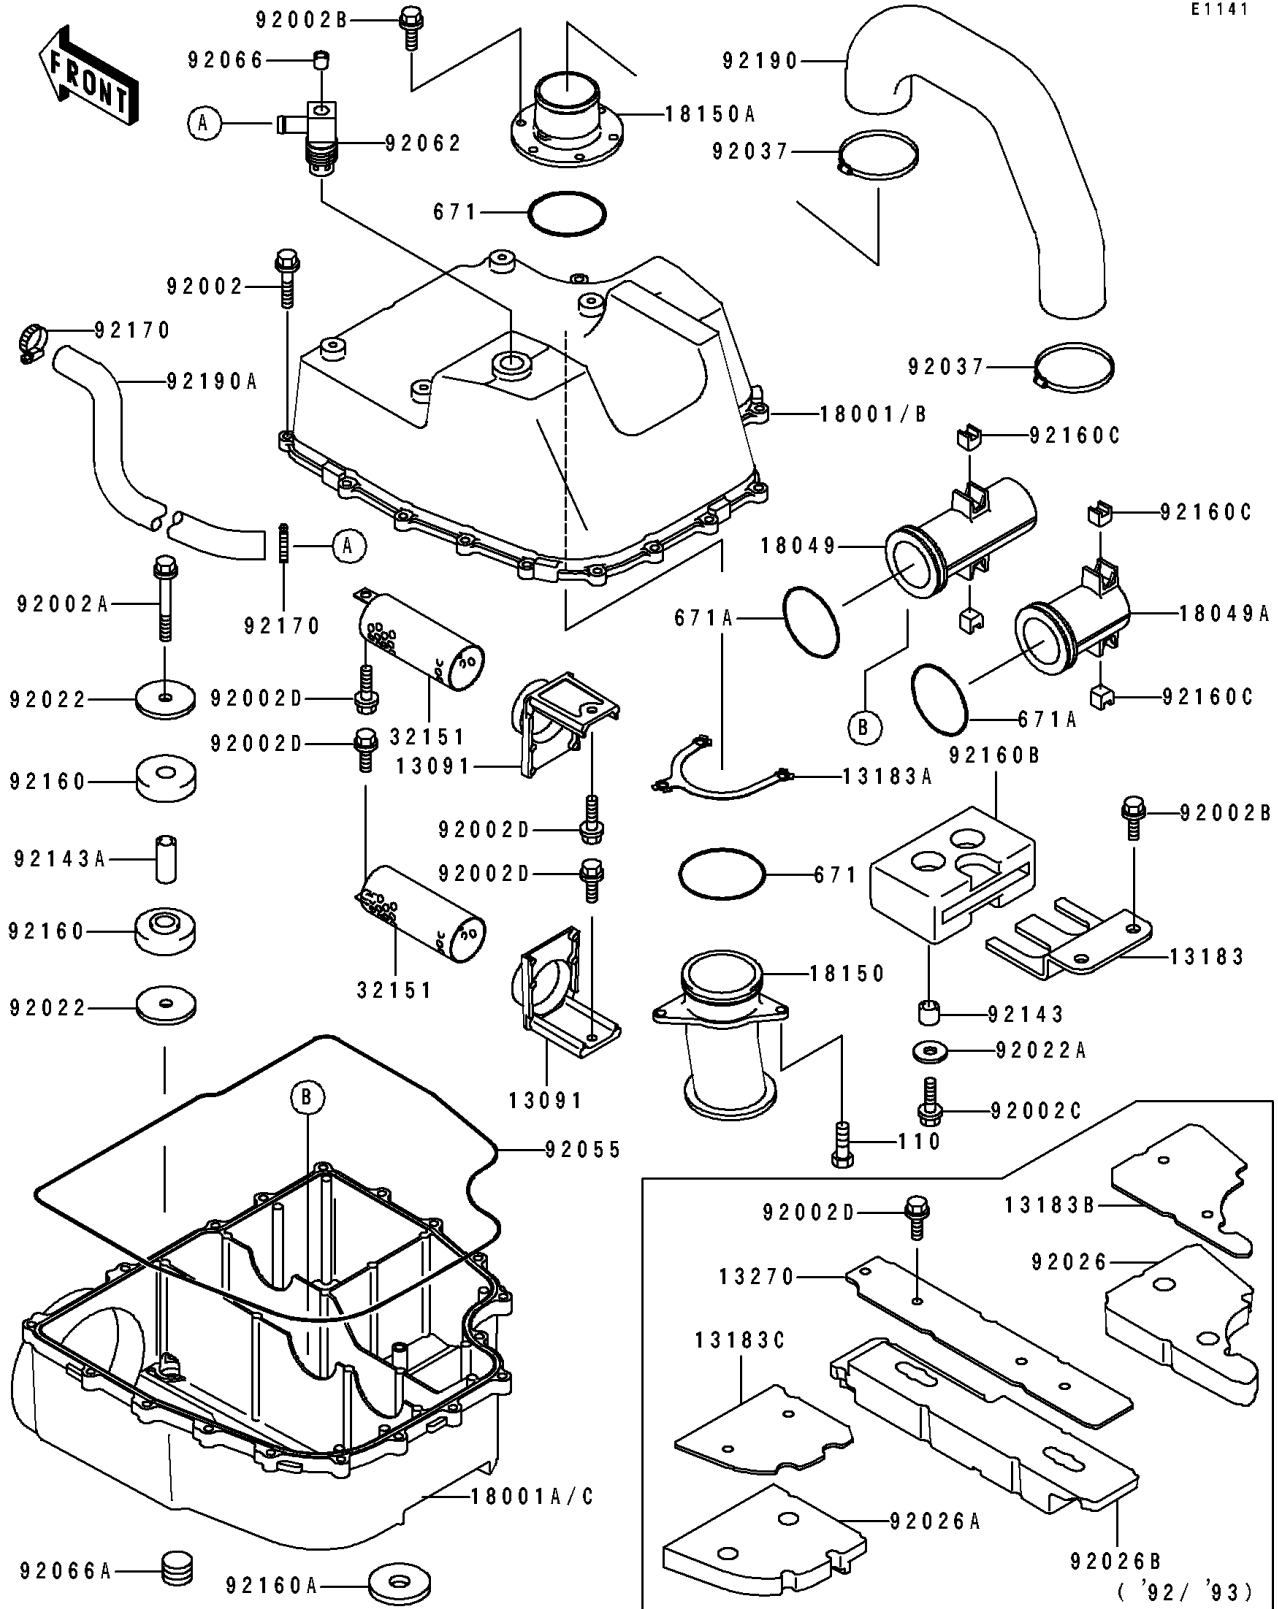

# 1995 750 SS PARTS DIAGRAM

Water Muffler

E1141

# 1995 750 SS PARTS LIST

## Water Muffler

ITEM NAME	PART NUMBER	QUANTITY
HOLDER (Ref # 13091)	13091-3778	2
PLATE (Ref # 13183)	13183-3760	1
PLATE (Ref # 13183A)	13183-3818	1
MUFFLER,WATER BOX,UPP (Ref # 18001B)	18001-3754	1
MUFFLER,WATER BOX,LWR (Ref # 18001C)	18001-3755	1
PIPE-EXHAUST,L=120 (Ref # 18049)	18049-3734	1
PIPE-EXHAUST,L=77.5 (Ref # 18049A)	18049-3735	1
PIPE-MUFFLER,WATER (Ref # 18150)	18150-3701	1
PIPE-MUFFLER,WATER (Ref # 18150A)	18150-3702	1
PIPE (Ref # 32151)	32151-3717	2
BOLT,6X25 (Ref # 92002)	92002-3714	17
BOLT,6X45 (Ref # 92002A)	92002-3717	1
BOLT,6X16 (Ref # 92002B)	92002-3728	8
BOLT,6X20 (Ref # 92002C)	92002-3755	2
BOLT,6X12 (Ref # 92002D)	92002-3763	4
WASHER,6.5X32X3 (Ref # 92022)	92022-3749	2
WASHER (Ref # 92022A)	92022-567	2
CLAMP (Ref # 92037)	92037-3009	2
RING-O,WATER MUFFLER (Ref # 92055)	92055-3718	1
NOZZLE,WATER MUFFLER (Ref # 92062)	92062-3708	1
PLUG,OIL LINE,1/8X7 (Ref # 92066)	92066-1227	1
PLUG (Ref # 92066A)	92066-3719	2
COLLAR,7.5X10.5X9 (Ref # 92143)	92143-3714	2
COLLAR,7.5X10.5X24 (Ref # 92143A)	92143-3717	1
DAMPER,FR (Ref # 92160)	92160-3730	2
DAMPER,LWR (Ref # 92160A)	92160-3732	3
DAMPER,RR (Ref # 92160B)	92160-3774	1
DAMPER,WATER-MUFFLER (Ref # 92160C)	92160-3794	4
CLAMP (Ref # 92170)	92170-3718	2